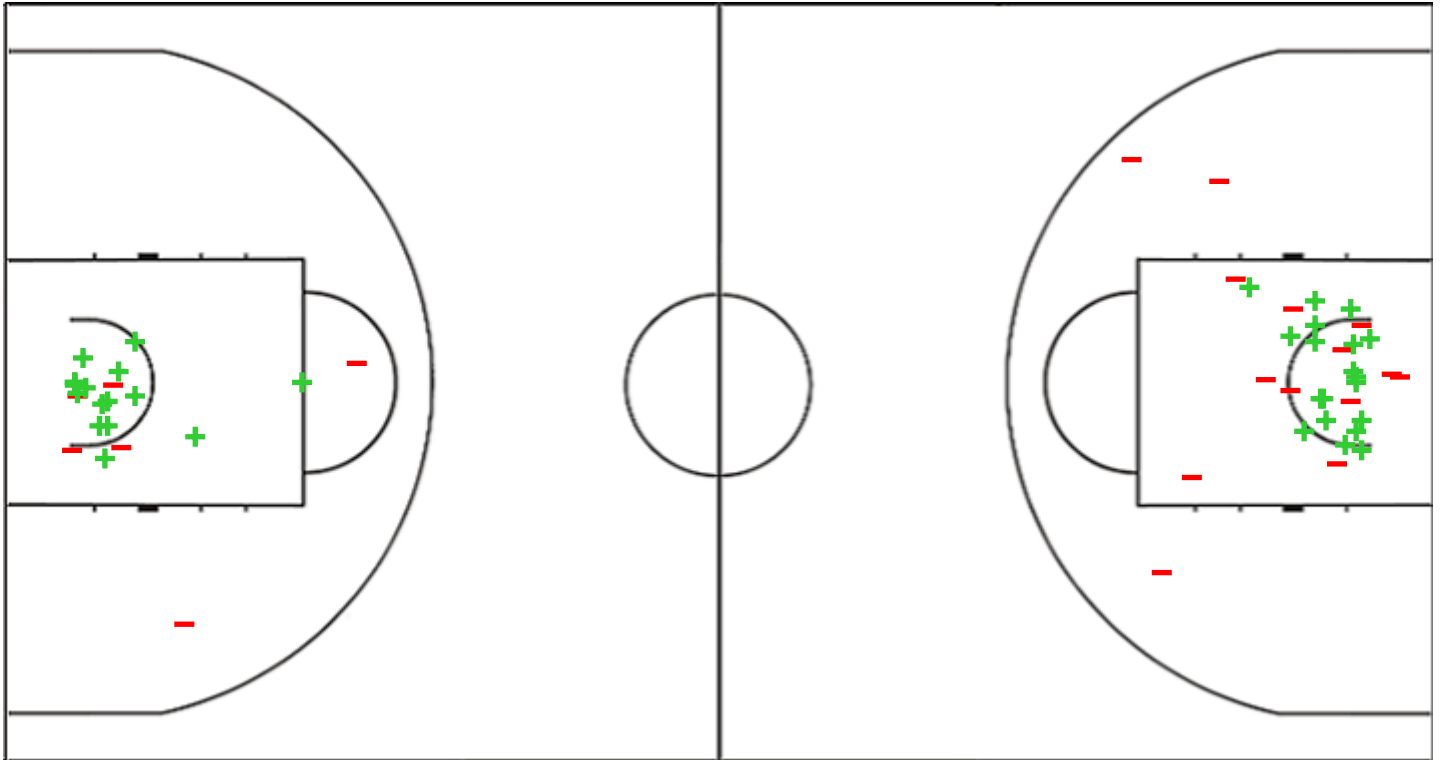

Shot Chart

BEL 70 vs 72 GRE

(19-19, 15-12, 21-27, 15-14)

Scoring by 5 min intervals:

	Q1		Q2		Q3		Q4	
BEL	6	19	25	34	47	55	63	70
GRE	9	19	24	31	46	58	66	72

BEL - Belgium

GRE - Greece