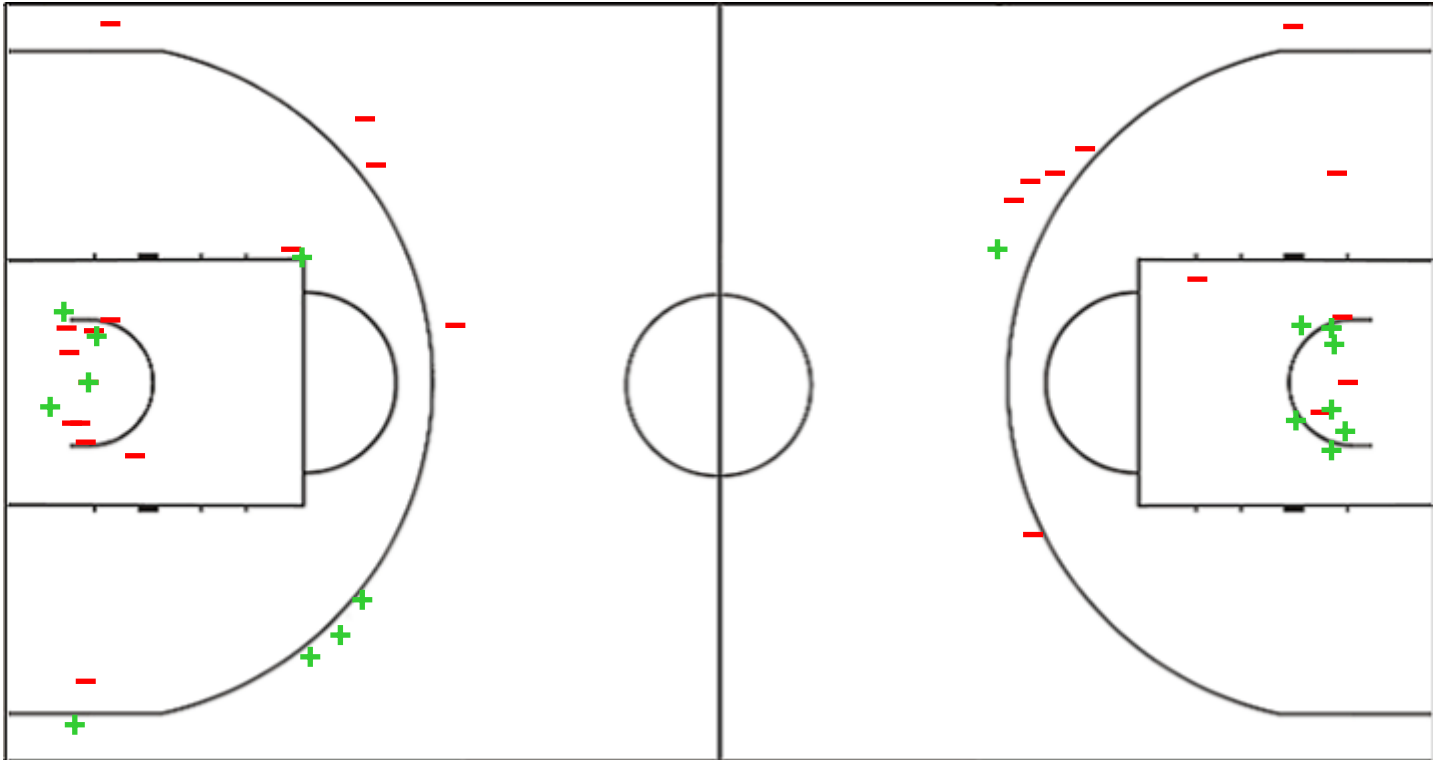

Shot Chart

NED 80 vs 88 GEO

(19-17, 23-18, 20-31, 18-22)

Scoring by 5 min intervals:

	Q1		Q2	
NED	13	19	24	24
GEO	9	17	24	24

NED - Netherlands

GEO - Georgia

NED	M / A	%
Fied Goals	28 / 60	47
2 Points	14 / 32	44
3 Points	14 / 28	50
Free Throws	10 / 18	56

%	M / A	GEO
48	29 / 60	Fied Goals
60	21 / 35	2 Points
32	8 / 25	3 Points
76	22 / 29	Free Throws

GLOBAL PARTNERS

Shot Chart

NED 80 vs 88 GEO

(19-17, 23-18, 20-31, 18-22)

Scoring by 5 min intervals:

	Q1		Q2	
NED	13	19	24	24
GEO	9	17	24	24