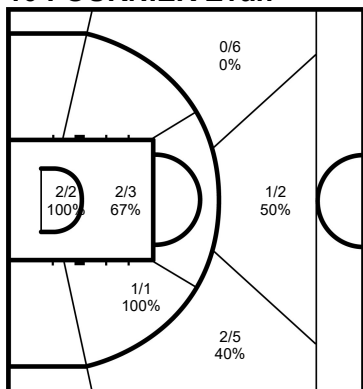

5 BATUM Nicolas

	M / A	%
Field Goals	0 / 3	0
2 Points	0 / 1	0
3 Points	0 / 2	0
Free Throws		

7 YABUSELE Guerschon

	M / A	%
Field Goals	1 / 4	25
2 Points	1 / 2	50
3 Points	0 / 2	0
Free Throws	2 / 2	100

10 FOURNIER Evan