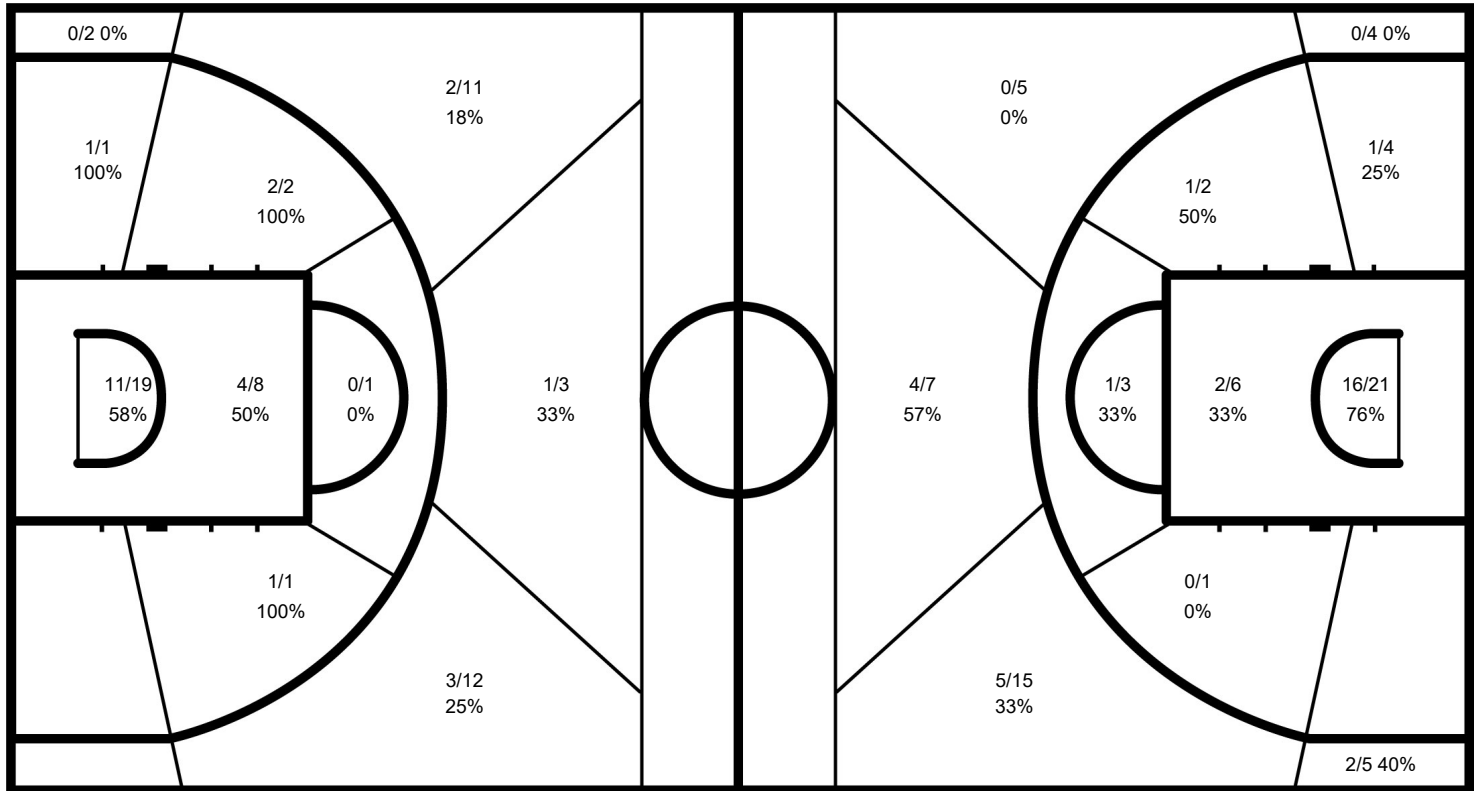

FRA

Opponents

Cumulative Statistics

FRA - France

After 1 game

Phase	FRA Played	Score		Field Goals		2 Points		3 Points		Free Throws		Rebounds			AS	TO	ST	BS	PF	FD
				M / A	%	M / A	%	M / A	%	M / A	%	OR	DR	TOT						
Group Phase - 1st Round - Group H	CAN	65-95	For	25/60	42	19/32	59	6/28	21	9/13	69	6	29	35	14	17	8	4	24	17
			Agg.	32/73	44	21/37	57	11/36	31	20/27	74	15	30	45	20	10	9	2	17	23

FRA - France

Opponents