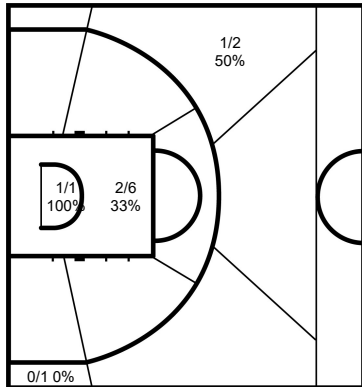

2 KONÉ Bazoumana

	M / A	%
Field Goals	4 / 10	40
2 Points	3 / 7	43
3 Points	1 / 3	33
Free Throws	2 / 2	100

3 SIDIBE Amadou

	M / A	%
Field Goals	0 / 1	0
2 Points	0 / 1	0
3 Points		
Free Throws		

4 TAPE Patrick