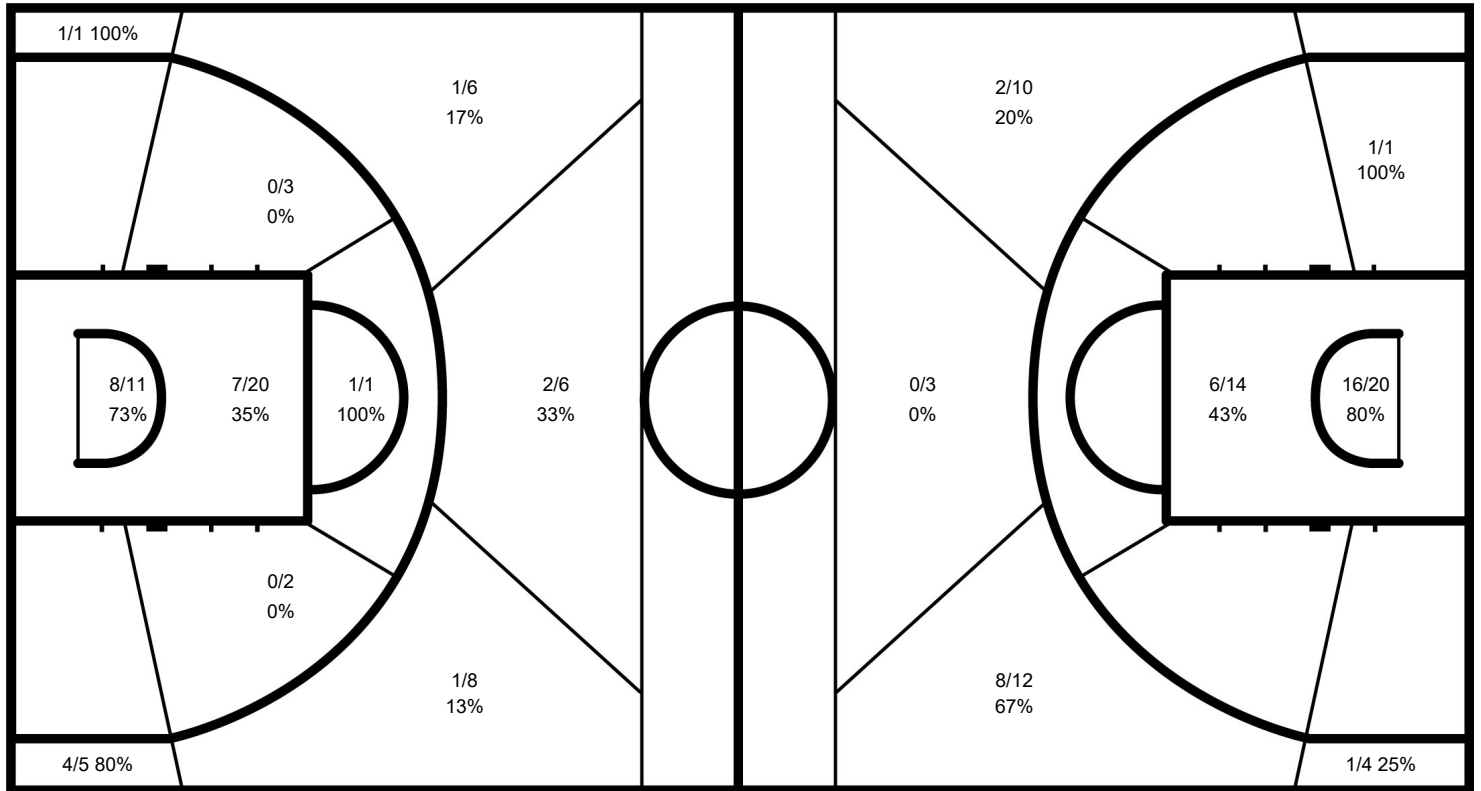

CIV

Opponents

Cumulative Statistics

CIV - Cote d'Ivoire

After 1 game

Phase	CIV Played	Score		Field Goals		2 Points		3 Points		Free Throws		Rebounds			AS	TO	ST	BS	PF	FD
				M / A	%	M / A	%	M / A	%	M / A	%	OR	DR	TOT						
Group Phase - 1st Round - Group G	ESP	64-94	For	25/63	40	16/37	43	9/26	35	5/7	71	7	19	26	15	14	11	1	23	14
			Agg.	34/64	53	23/35	66	11/29	38	15/22	68	17	31	48	29	18	7	5	15	23

CIV - Cote d'Ivoire

Opponents