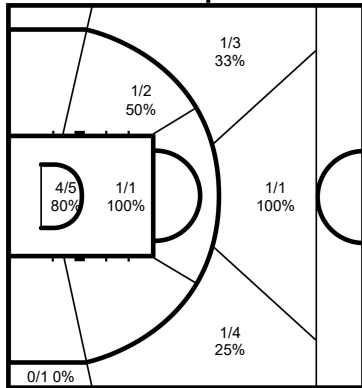

9 MELLI Nicola

	M / A	%
Field Goals	6 / 10	60
2 Points	6 / 9	67
3 Points	0 / 1	0
Free Throws	1 / 2	50

13 FONTECCHIO Simone

	M / A	%
Field Goals	12 / 29	41
2 Points	10 / 15	67
3 Points	2 / 14	14
Free Throws	6 / 7	86

17 RICCI Giampaolo

	M / A	%
Field Goals	9 / 17	53
2 Points	6 / 8	75
3 Points	3 / 9	33
Free Throws	3 / 4	75

18 SPAGNOLO Matteo

	M / A	%
Field Goals	1 / 2	50
2 Points	1 / 2	50
3 Points		
Free Throws	2 / 2	100