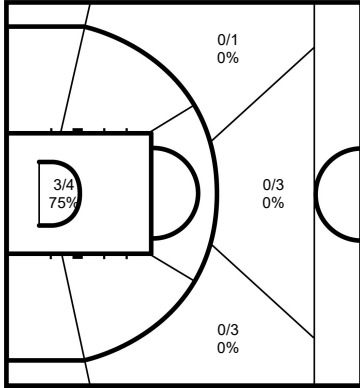

17 RICCI Giampaolo

	M / A	%
Field Goals	9 / 17	53
2 Points	6 / 8	75
3 Points	3 / 9	33
Free Throws	3 / 4	75

18 SPAGNOLO Matteo

	M / A	%
Field Goals	1 / 2	50
2 Points	1 / 2	50
3 Points		
Free Throws	2 / 2	100

GLOBAL PARTNERS

Cumulative Statistics

ITA - Italy

After 2 games

33 POLONARA Achille

	M / A	%
Field Goals	3 / 11	27
2 Points	3 / 4	75
3 Points	0 / 7	0
Free Throws	11 / 12	92

35 DIOUF Mouhamet

	M / A	%
Field Goals		
2 Points		
3 Points		
Free Throws		