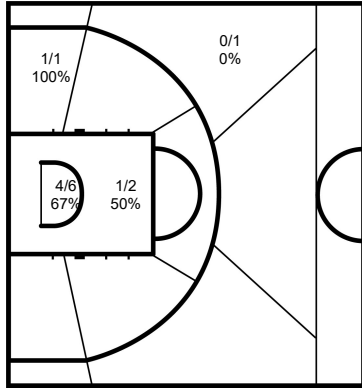

9 MELLI Nicola