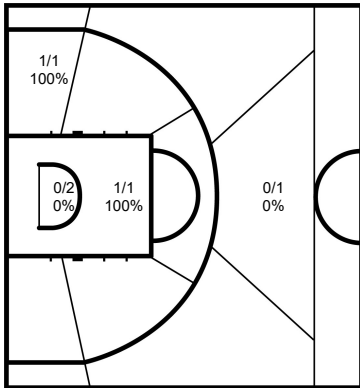

40 SEVERINI Luca

	M / A	%
Field Goals	1 / 5	20
2 Points		
3 Points	1 / 5	20
Free Throws		

50 PROCIDA Gabriele

	M / A	%
Field Goals	1 / 3	33
2 Points	1 / 2	50
3 Points	0 / 1	0
Free Throws		

54 PAJOLA Alessandro