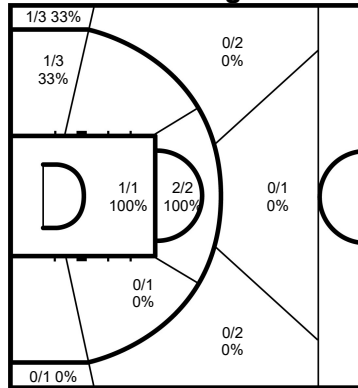

40 SEVERINI Luca

	M / A	%
Field Goals	1 / 5	20
2 Points		
3 Points	1 / 5	20
Free Throws		

50 PROCIDA Gabriele

	M / A	%
Field Goals	1 / 3	33
2 Points	1 / 2	50
3 Points	0 / 1	0
Free Throws		

54 PAJOLA Alessandro

	M / A	%
Field Goals	2 / 5	40
2 Points	2 / 4	50
3 Points	0 / 1	0
Free Throws	4 / 4	100

70 DATOME Luigi

	M / A	%
Field Goals	5 / 16	31
2 Points	4 / 7	57
3 Points	1 / 9	11
Free Throws	1 / 2	50

Legend:

%	Shooting Percentage	(C)	Captain	+/-	Plus-Minus	Agn.	Against	AS	Assists
BS	Blocked Shots	DR	Defensive Rebounds	FD	Fouls Drawn	GP	Games Played	M / A	Made / Attempts
MPG	Minutes Played per Game	No.	Uniform Number	OR	Offensive Rebounds	PF	Fouls	PPG	Points per Game
PTS	Points	ST	Steals	TO	Turnovers	TOT	Total Rebounds		