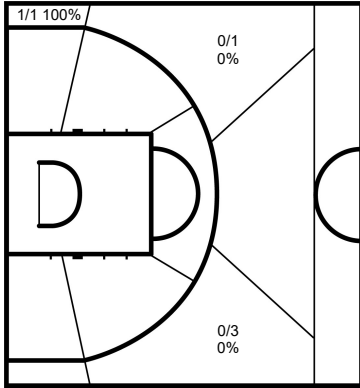

40 SEVERINI Luca

	M / A	%
Field Goals	1 / 5	20
2 Points		
3 Points	1 / 5	20
Free Throws