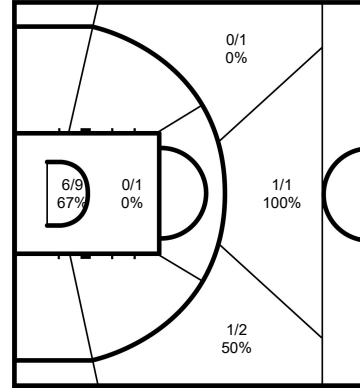

GLOBAL PARTNERS

Cumulative Statistics
ITA - Italy
After 2 games

0 SPISSU Marco

	M / A	%
Field Goals	6 / 15	40
2 Points	3 / 6	50
3 Points	3 / 9	33
Free Throws	7 / 7	100

7 TONUT Stefano

	M / A	%
Field Goals	8 / 14	57
2 Points	6 / 10	60
3 Points	2 / 4	50
Free Throws	8 / 8	100