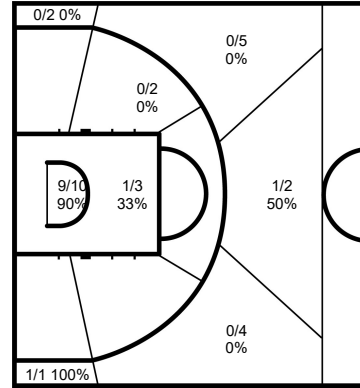

GLOBAL PARTNERS

Cumulative Statistics
ITA - Italy
After 2 games

0 SPISSU Marco

	M / A	%
Field Goals	6 / 15	40
2 Points	3 / 6	50
3 Points	3 / 9	33
Free Throws	7 / 7	100

7 TONUT Stefano

	M / A	%
Field Goals	8 / 14	57
2 Points	6 / 10	60
3 Points	2 / 4	50
Free Throws	8 / 8	100

9 MELLI Nicola

	M / A	%
Field Goals	6 / 10	60
2 Points	6 / 9	67
3 Points	0 / 1	0
Free Throws	1 / 2	50

13 FONTECCHIO Simone

	M / A	%
Field Goals	12 / 29	41
2 Points	10 / 15	67
3 Points	2 / 14	14
Free Throws	6 / 7	86