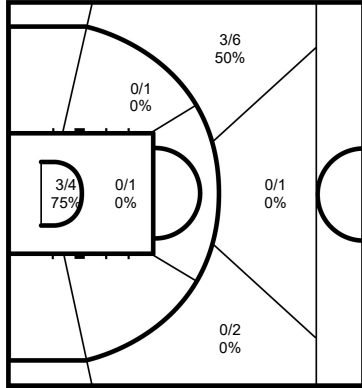

Cumulative Statistics
ITA - Italy
After 2 games

0 SPISSU Marco