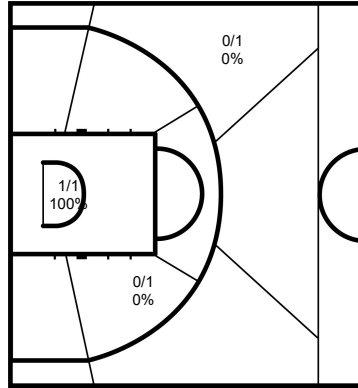

50 PROCIDA Gabriele

	M / A	%
Field Goals	1 / 3	33
2 Points	1 / 2	50
3 Points	0 / 1	0
Free Throws