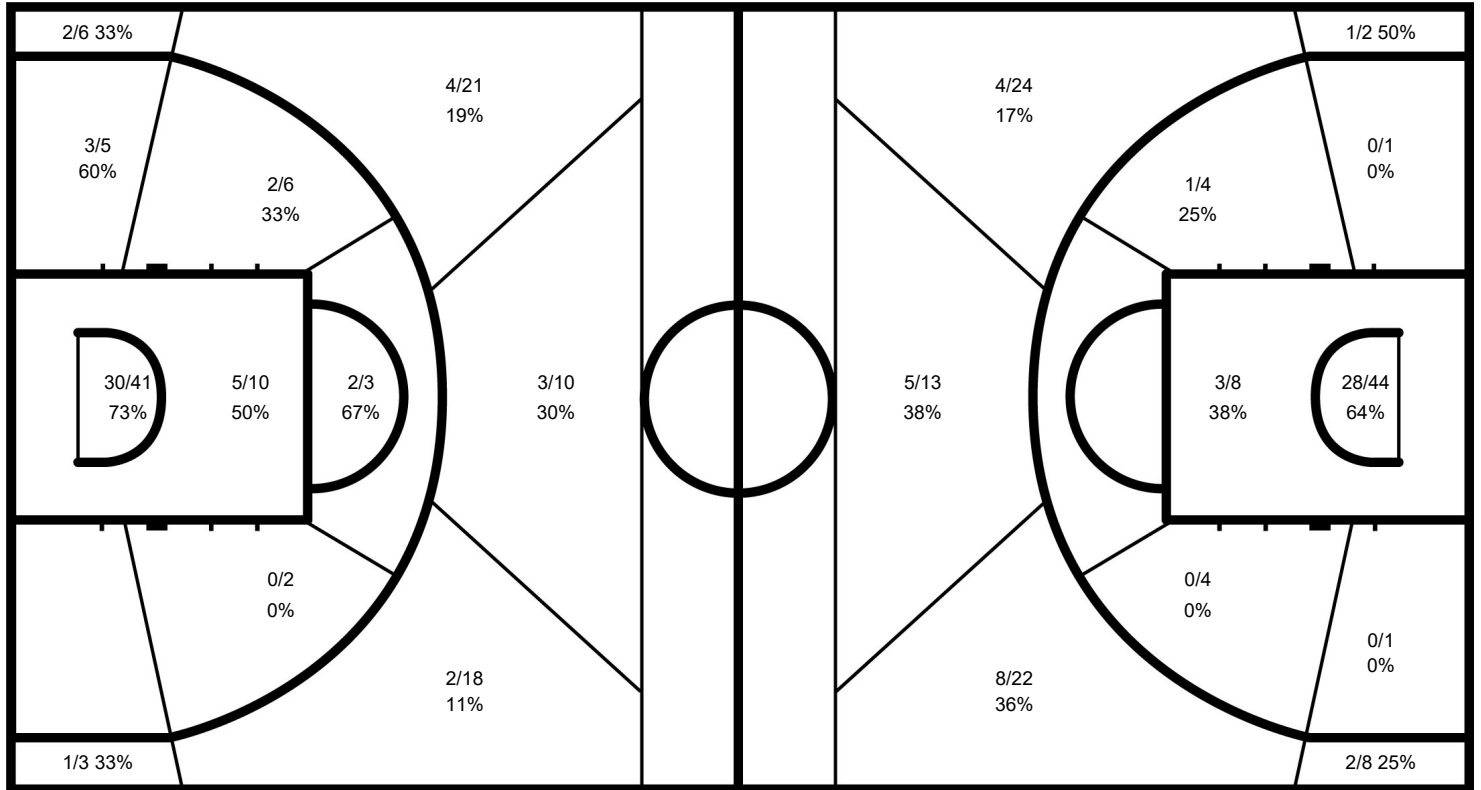

Cumulative Statistics
ITA - Italy
After 2 games

Phase	ITA Played	Score		Field Goals			2 Points			3 Points		Free Throws		Rebounds			AS	TO	ST	BS	PF	FD
				M / A	%	M / A	%	M / A	%	M / A	%	OR	DR	TOT								
Group Phase - 1st Round - Group A	ANG	81-67	For	25/60	42	20/29	69	5/31	16	26/30	87	11	30	41	22	11	5	6	18	28		
			Agn.	23/65	35	19/35	54	4/30	13	17/22	77	15	26	41	13	15	8	2	28	18		
Group Phase - 1st Round - Group A	DOM	82-87	For	29/67	43	22/38	58	7/29	24	17/18	94	9	27	36	14	7	5	3	23	20		
			Agn.	29/66	44	13/27	48	16/39	41	13/17	76	10	27	37	22	13	4	2	21	19		

ITA - Italy

Opponents