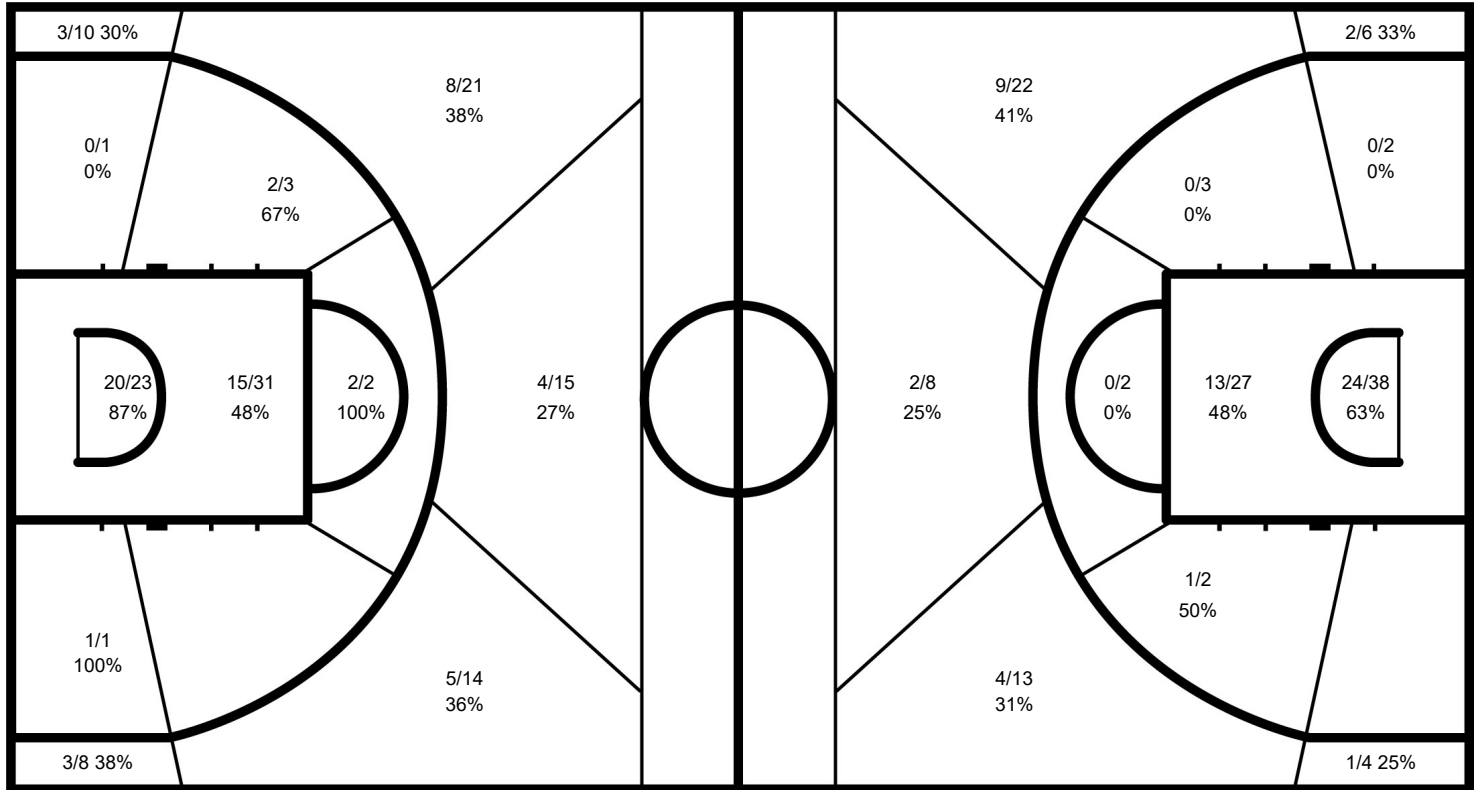

Cumulative Statistics
BRA - Brazil
After 2 games

Phase	BRA Played	Score		Field Goals			2 Points			3 Points		Free Throws			Rebounds			AS	TO	ST	BS	PF	FD
				M / A	%	M / A	%	M / A	%	M / A	%	M / A	%	OR	DR	TOT							
Group Phase - 1st Round - Group G	IRI	100-59	For	35/64	55	21/30	70	14/34	41	16/21	76	8	34	42	25	15	12	3	11	19			
			Agn.	24/65	37	16/36	44	8/29	28	3/8	38	8	21	29	17	19	7	1	20	11			
Group Phase - 1st Round - Group G	ESP	78-96	For	28/65	43	19/31	61	9/34	26	13/16	81	14	24	38	17	16		4	22	20			
			Agn.	32/62	52	22/38	58	10/24	42	22/30	73	12	24	36	27	8	12	2	21	22			

BRA - Brazil

Opponents