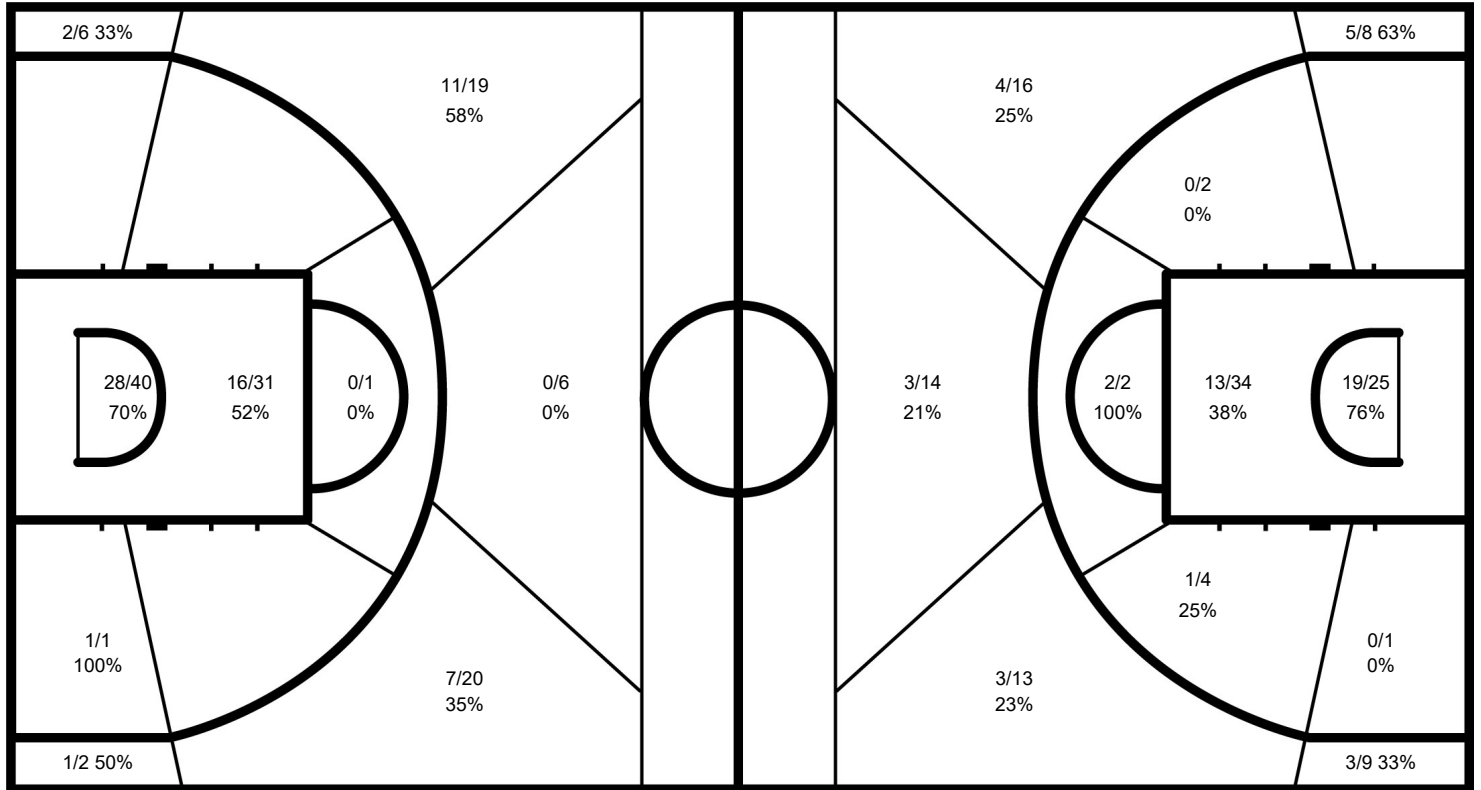

Cumulative Statistics

ESP - Spain

After 2 games

Phase	ESP Played	Score		Field Goals			2 Points			3 Points		Free Throws		Rebounds			AS	TO	ST	BS	PF	FD
				M / A	%	M / A	%	M / A	%	M / A	%	OR	DR	TOT								
Group Phase - 1st Round - Group G	CIV	94-64	For	34/64	53	23/35	66	11/29	38	15/22	68	17	31	48	29	18	7	5	15	23		
			Agn.	25/63	40	16/37	43	9/26	35	5/7	71	7	19	26	15	14	11	1	23	14		
Group Phase - 1st Round - Group G	BRA	96-78	For	32/62	52	22/38	58	10/24	42	22/30	73	12	24	36	27	8	12	2	21	22		
			Agn.	28/65	43	19/31	61	9/34	26	13/16	81	14	24	38	17	16		4	22	20		

ESP - Spain

Opponents