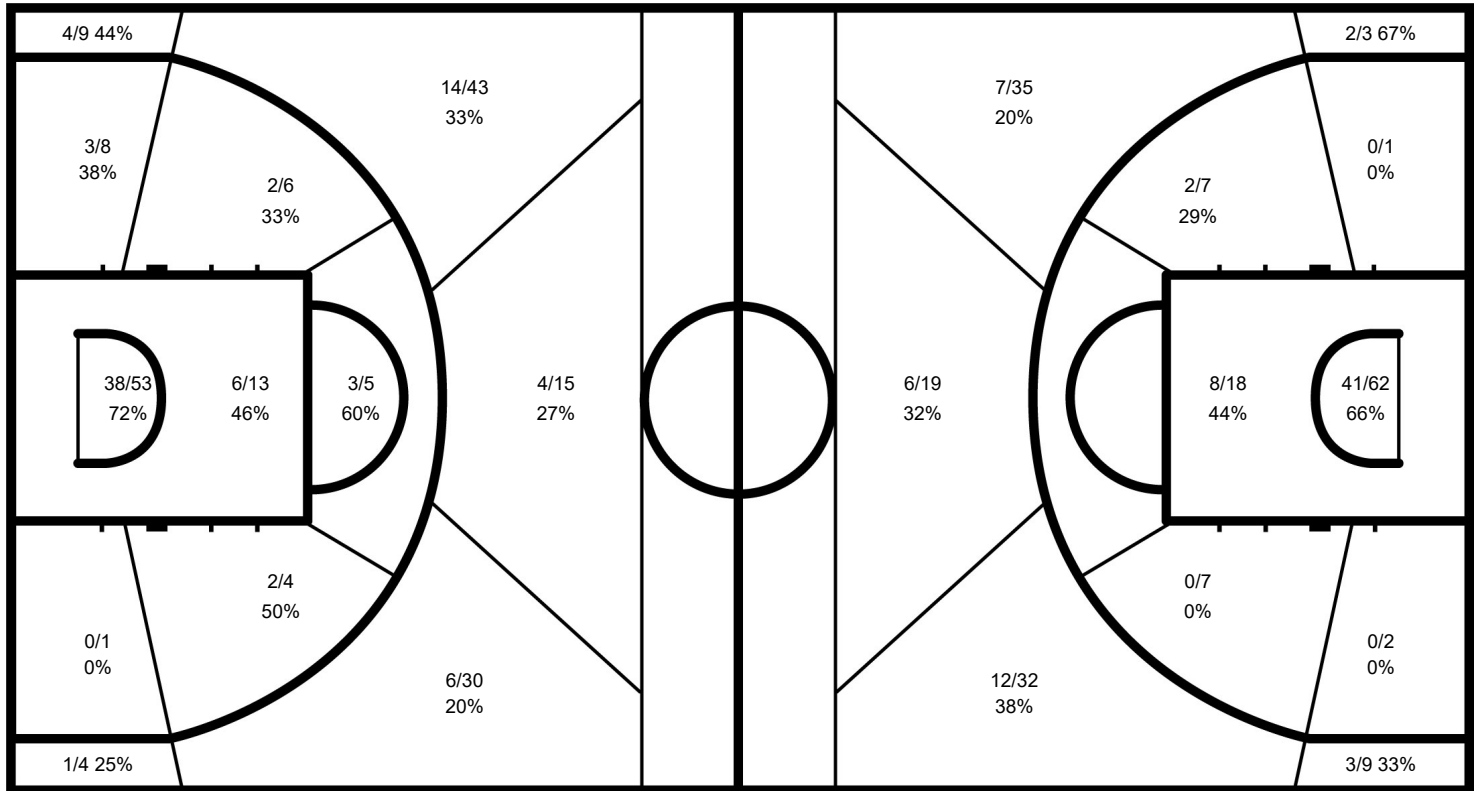

Cumulative Statistics

ITA - Italy

After 3 games

Phase	ITA Played	Score		Field Goals		2 Points		3 Points		Free Throws		Rebounds			AS	TO	ST	BS	PF	FD
				M / A	%	M / A	%	M / A	%	M / A	%	OR	DR	TOT						
Group Phase - 1st Round - Group A	ANG	81-67	For	25/60	42	20/29	69	5/31	16	26/30	87	11	30	41	22	11	5	6	18	28
			Agn.	23/65	35	19/35	54	4/30	13	17/22	77	15	26	41	13	15	8	2	28	18
Group Phase - 1st Round - Group A	DOM	82-87	For	29/67	43	22/38	58	7/29	24	17/18	94	9	27	36	14	7	5	3	23	20
			Agn.	29/66	44	13/27	48	16/39	41	13/17	76	10	27	37	22	13	4	2	21	19
Group Phase - 1st Round - Group A	PHI	90-83	For	29/64	45	12/23	52	17/41	41	15/17	88	10	25	35	24	11	7		20	16
			Agn.	30/65	46	20/36	56	10/29	34	13/18	72	13	26	39	14	14	8	3	17	20

ITA - Italy

Opponents