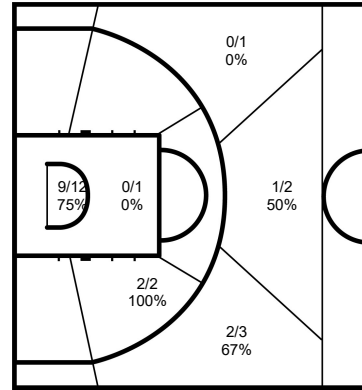

GLOBAL PARTNERS

Cumulative Statistics
ITA - Italy
After 3 games

0 SPISSU Marco

	M / A	%
Field Goals	10 / 24	42
2 Points	3 / 8	38
3 Points	7 / 16	44
Free Throws	8 / 8	100

7 TONUT Stefano

	M / A	%
Field Goals	14 / 21	67
2 Points	11 / 15	73
3 Points	3 / 6	50
Free Throws	8 / 8	100

9 MELLI Nicola

	M / A	%
Field Goals	9 / 18	50
2 Points	8 / 15	53
3 Points	1 / 3	33
Free Throws	4 / 6	67

13 FONTECCHIO Simone

	M / A	%
Field Goals	17 / 46	37
2 Points	12 / 21	57
3 Points	5 / 25	20
Free Throws	11 / 13	85