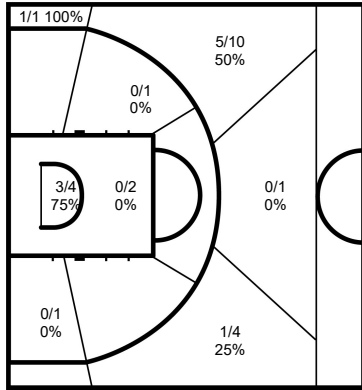

Cumulative Statistics
ITA - Italy
After 3 games

0 SPISSU Marco

	M / A	%
Field Goals	10 / 24	42
2 Points	3 / 8	38
3 Points	7 / 16	44
Free Throws	8 / 8	100