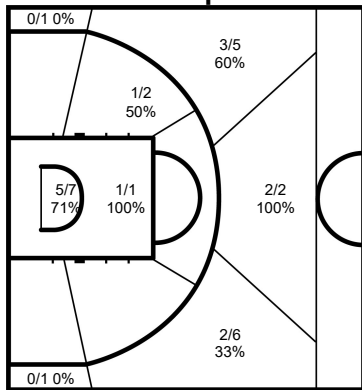

9 MELLI Nicola

	M / A	%
Field Goals	9 / 18	50
2 Points	8 / 15	53
3 Points	1 / 3	33
Free Throws	4 / 6	67

13 FONTECCHIO Simone

	M / A	%
Field Goals	17 / 46	37
2 Points	12 / 21	57
3 Points	5 / 25	20
Free Throws	11 / 13	85

17 RICCI Giampaolo

	M / A	%
Field Goals	14 / 25	56
2 Points	7 / 10	70
3 Points	7 / 15	47
Free Throws	3 / 4	75

18 SPAGNOLO Matteo

	M / A	%
Field Goals	1 / 2	50
2 Points	1 / 2	50
3 Points		
Free Throws	2 / 2	100