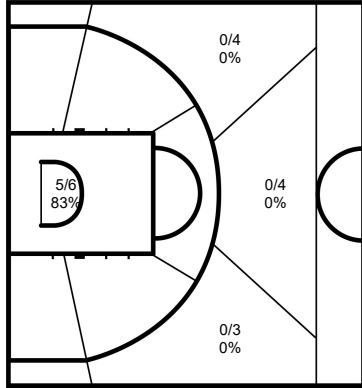

Cumulative Statistics
ITA - Italy
After 3 games

33 POLONARA Achille