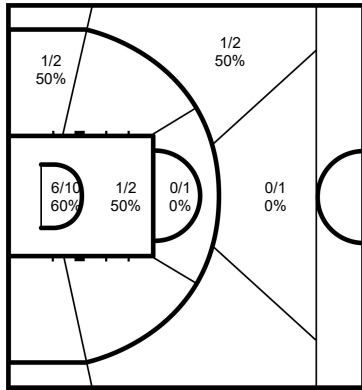

9 MELLI Nicola

	M / A	%
Field Goals	9 / 18	50
2 Points	8 / 15	53
3 Points	1 / 3	33
Free Throws	4 / 6	67