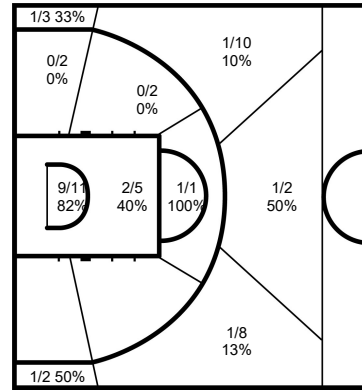

GLOBAL PARTNERS

Cumulative Statistics
ITA - Italy
After 3 games

0 SPISSU Marco

	M / A	%
Field Goals	10 / 24	42
2 Points	3 / 8	38
3 Points	7 / 16	44
Free Throws	8 / 8	100

7 TONUT Stefano

	M / A	%
Field Goals	14 / 21	67
2 Points	11 / 15	73
3 Points	3 / 6	50
Free Throws	8 / 8	100

9 MELLI Nicola

	M / A	%
Field Goals	9 / 18	50
2 Points	8 / 15	53
3 Points	1 / 3	33
Free Throws	4 / 6	67

13 FONTECCHIO Simone

	M / A	%
Field Goals	17 / 46	37
2 Points	12 / 21	57
3 Points	5 / 25	20
Free Throws	11 / 13	85