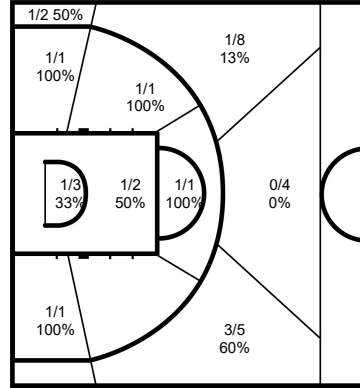

6 HIEJIMA Makoto

	M / A	%
Field Goals	6 / 10	60
2 Points	4 / 5	80
3 Points	2 / 5	40
Free Throws	7 / 9	78

12 WATANABE Yuta

	M / A	%
Field Goals	17 / 38	45
2 Points	12 / 20	60
3 Points	5 / 18	28
Free Throws	9 / 13	69

18 BABA Yudai

	M / A	%
Field Goals	11 / 17	65
2 Points	8 / 10	80
3 Points	3 / 7	43
Free Throws		

19 NISHIDA Yudai

	M / A	%
Field Goals	1 / 3	33
2 Points	1 / 1	100
3 Points	0 / 2	0
Free Throws		

GLOBAL PARTNERS

Cumulative Statistics

JPN - Japan

After 3 games

24 HAWKINSON Joshua

	M / A	%
Field Goals	21 / 30	70
2 Points	20 / 23	87
3 Points	1 / 7	14
Free Throws	27 / 30	90

30 TOMINAGA Keisei

	M / A	%
Field Goals	11 / 28	39
2 Points	6 / 9	67
3 Points	5 / 19	26
Free Throws	3 / 4	75

31 HARA Shuta

	M / A	%
Field Goals	0 / 4	0
2 Points		
3 Points	0 / 4	0
Free Throws		

75 INOUE Soichiro

	M / A	%
Field Goals		
2 Points		
3 Points		
Free Throws		

91 YOSHII Hirotaka

	M / A	%
Field Goals	1 / 9	11
2 Points	1 / 6	17
3 Points	0 / 3	0
Free Throws	3 / 4	75