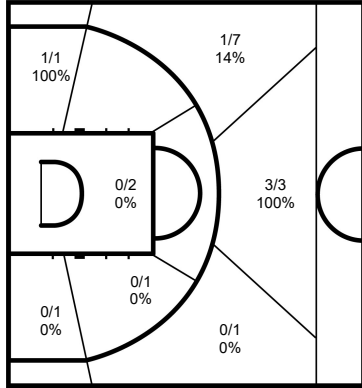

Cumulative Statistics
JPN - Japan
After 3 games

2 TOGASHI Yuki