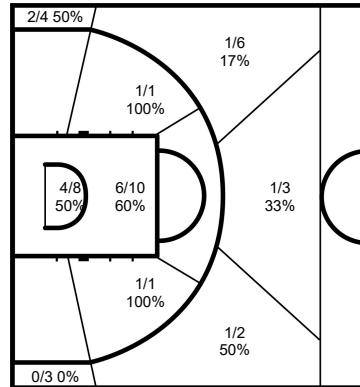

GLOBAL PARTNERS

Cumulative Statistics
JPN - Japan
After 3 games

2 TOGASHI Yuki

	M / A	%
Field Goals	5 / 16	31
2 Points	1 / 5	20
3 Points	4 / 11	36
Free Throws	0 / 2	0

5 KAWAMURA Yuki

	M / A	%
Field Goals	13 / 36	36
2 Points	6 / 16	38
3 Points	7 / 20	35
Free Throws	2 / 5	40

6 HIEJIMA Makoto

	M / A	%
Field Goals	6 / 10	60
2 Points	4 / 5	80
3 Points	2 / 5	40
Free Throws	7 / 9	78

12 WATANABE Yuta

	M / A	%
Field Goals	17 / 38	45
2 Points	12 / 20	60
3 Points	5 / 18	28
Free Throws	9 / 13	69