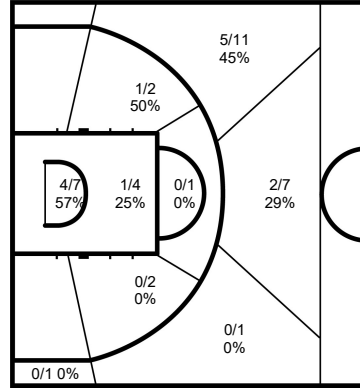

GLOBAL PARTNERS

Cumulative Statistics
JPN - Japan
After 3 games

2 TOGASHI Yuki

	M / A	%
Field Goals	5 / 16	31
2 Points	1 / 5	20
3 Points	4 / 11	36
Free Throws	0 / 2	0

5 KAWAMURA Yuki

	M / A	%
Field Goals	13 / 36	36
2 Points	6 / 16	38
3 Points	7 / 20	35
Free Throws	2 / 5	40

6 HIEJIMA Makoto

	M / A	%
Field Goals	6 / 10	60
2 Points	4 / 5	80
3 Points	2 / 5	40
Free Throws	7 / 9	78

12 WATANABE Yuta

	M / A	%
Field Goals	17 / 38	45
2 Points	12 / 20	60
3 Points	5 / 18	28
Free Throws	9 / 13	69