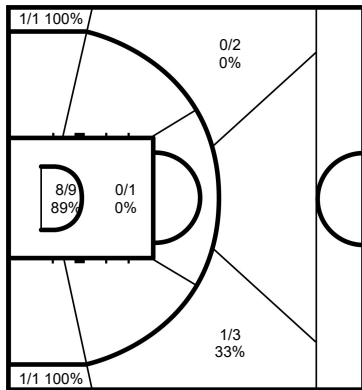

18 BABA Yudai