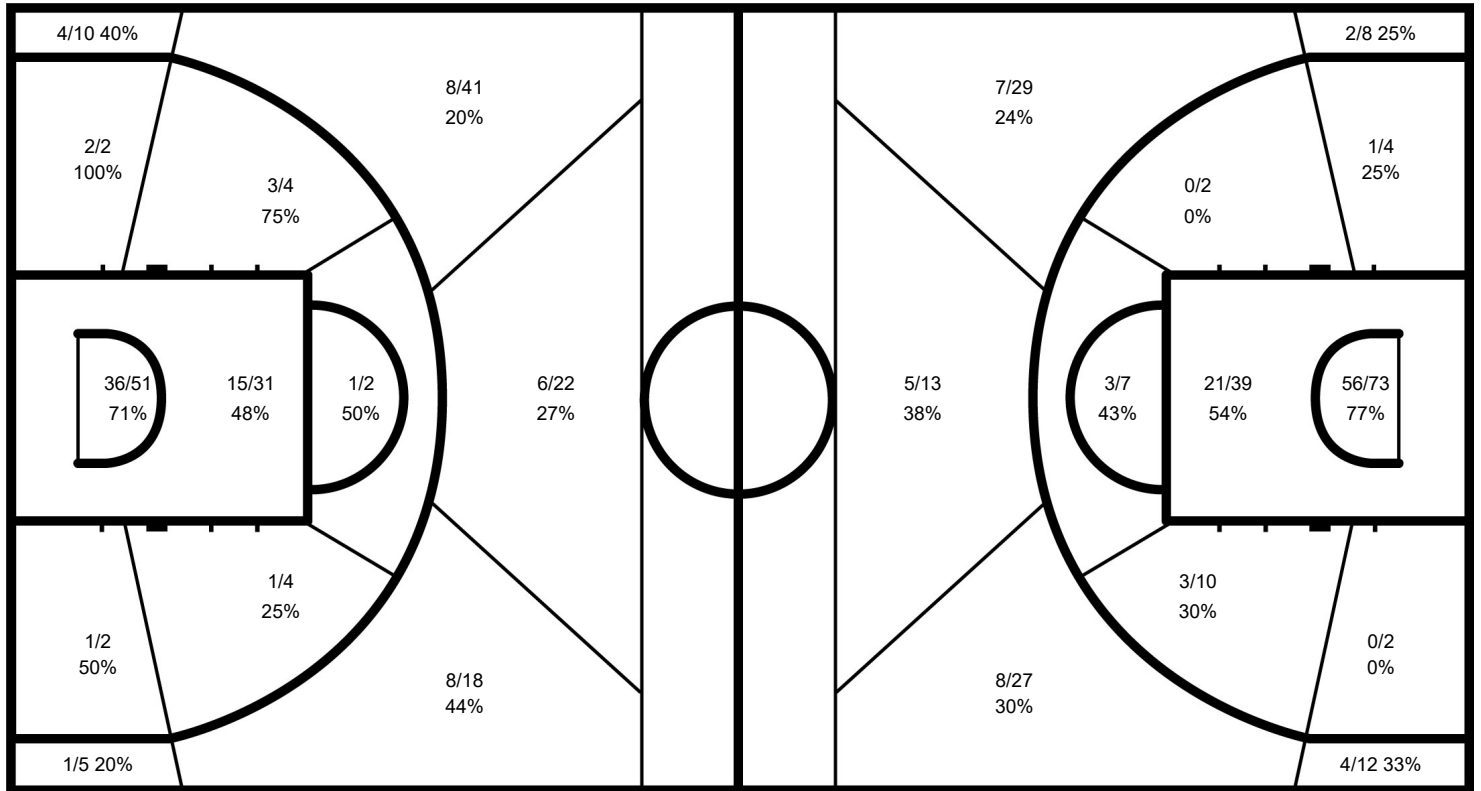

Cumulative Statistics

JPN - Japan

After 3 games

Phase	JPN Played	Score		Field Goals		2 Points		3 Points		Free Throws		Rebounds			AS	TO	ST	BS	PF	FD
				M / A	%	M / A	%	M / A	%	M / A	%	OR	DR	TOT						
Group Phase - 1st Round - Group E	GER	63-81	For	23/65	35	17/30	57	6/35	17	11/17	65	8	28	36	17	13	5	3	16	12
			Agn.	34/72	47	28/39	72	6/33	18	7/9	78	11	36	47	21	10	7	4	12	16
Group Phase - 1st Round - Group E	FIN	98-88	For	30/58	52	19/30	63	11/28	39	27/34	79	9	27	36	24	14	9	4	19	24
			Agn.	32/70	46	20/41	49	12/29	41	12/14	86	13	22	35	28	13	8	2	24	19
Group Phase - 1st Round - Group E	AUS	89-109	For	33/69	48	23/36	64	10/33	30	13/16	81	12	21	33	22	15	4	2	15	14
			Agn.	44/84	52	36/57	63	8/27	30	13/16	81	19	25	44	31	7	9	7	14	15

JPN - Japan

Opponents