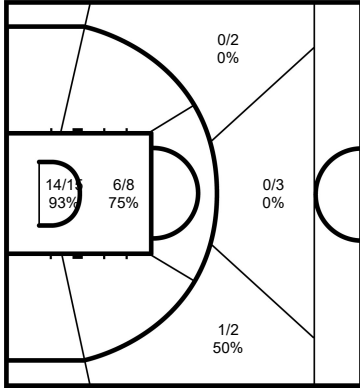

Cumulative Statistics

JPN - Japan

After 3 games

24 HAWKINSON Joshua