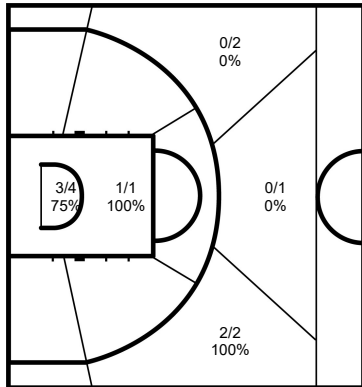

6 HIEJIMA Makoto

	M / A	%
Field Goals	6 / 10	60
2 Points	4 / 5	80
3 Points	2 / 5	40
Free Throws	7 / 9	78

12 WATANABE Yuta

	M / A	%
Field Goals	17 / 38	45
2 Points	12 / 20	60
3 Points	5 / 18	28
Free Throws	9 / 13	69