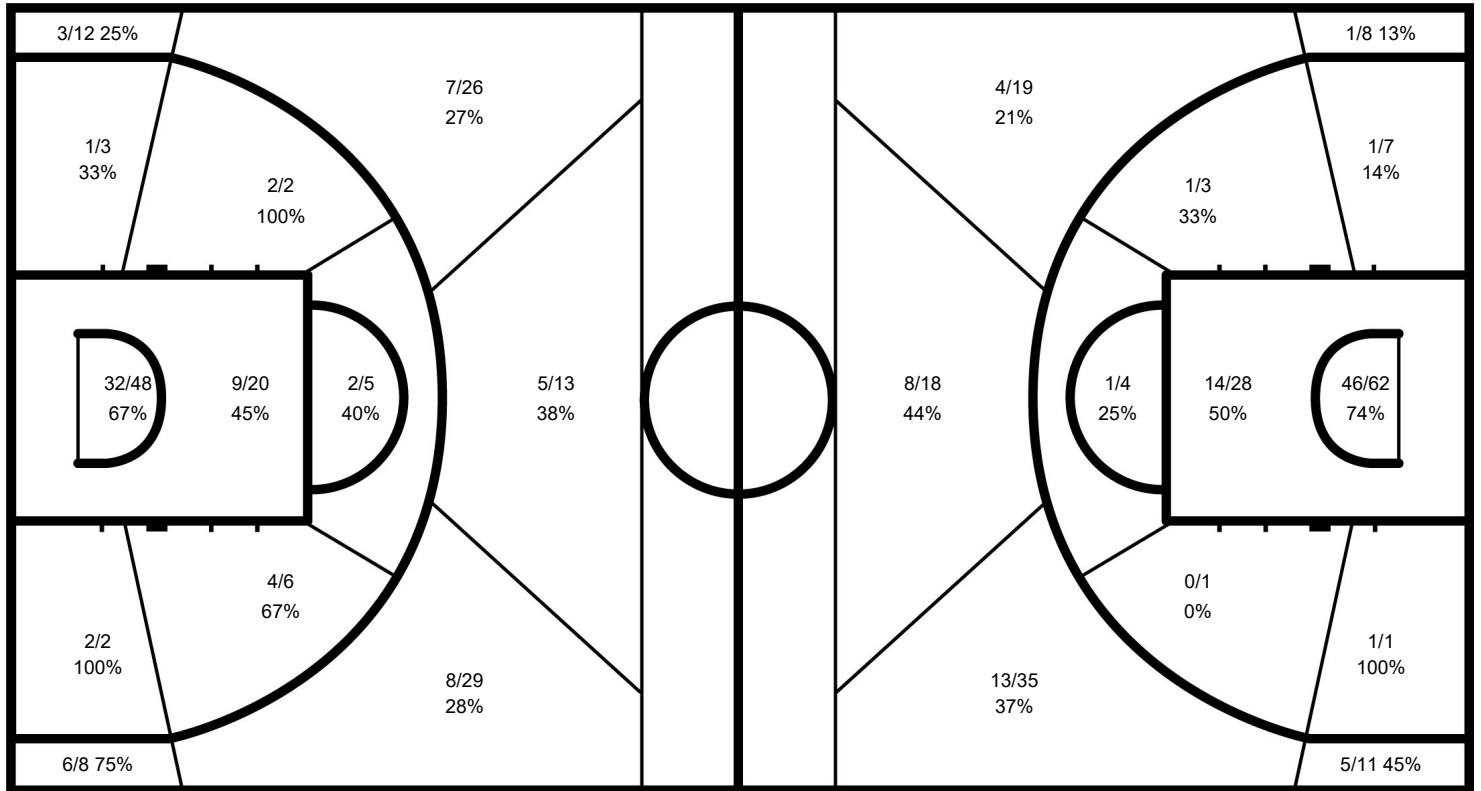

FRA

Opponents

Cumulative Statistics

FRA - France

After 3 games

Phase	FRA Played	Score		Field Goals		2 Points		3 Points		Free Throws		Rebounds			AS	TO	ST	BS	PF	FD
				M / A	%	M / A	%	M / A	%	M / A	%	OR	DR	TOT						
Group Phase - 1st Round - Group H	CAN	65-95	For	25/60	42	19/32	59	6/28	21	9/13	69	6	29	35	14	17	8	4	24	17
			Agn.	32/73	44	21/37	57	11/36	31	20/27	74	15	30	45	20	10	9	2	17	23
Group Phase - 1st Round - Group H	LAT	86-88	For	26/50	52	12/23	52	14/27	52	20/24	83	10	21	31	23	20	6	3	19	21
			Agn.	32/61	52	18/26	69	14/35	40	10/16	63	10	15	25	20	14	14	2	21	19
Group Phase - 1st Round - Group H	LBN	85-79	For	30/64	47	21/31	68	9/33	27	16/20	80	16	20	36	23	16	10	6	16	23
			Agn.	31/63	49	25/43	58	6/20	30	11/17	65	13	19	32	15	18	10	2	23	16

FRA - France

Opponents