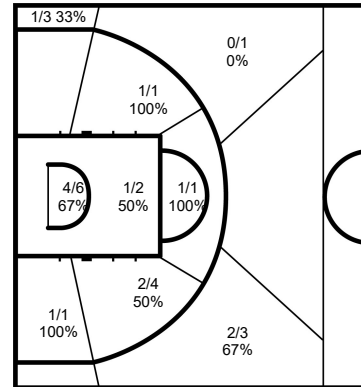

GLOBAL PARTNERS

Cumulative Statistics
FRA - France
After 3 games

00 FRANCISCO Sylvain

	M / A	%
Field Goals	6 / 16	38
2 Points	3 / 8	38
3 Points	3 / 8	38
Free Throws	1 / 1	100

0 OKOBO Elie

	M / A	%
Field Goals	4 / 14	29
2 Points	3 / 7	43
3 Points	1 / 7	14
Free Throws	4 / 6	67

5 BATUM Nicolas

	M / A	%
Field Goals	8 / 18	44
2 Points	3 / 4	75
3 Points	5 / 14	36
Free Throws	4 / 5	80

7 YABUSELE Guerschon

	M / A	%
Field Goals	13 / 22	59
2 Points	10 / 15	67
3 Points	3 / 7	43
Free Throws	11 / 13	85