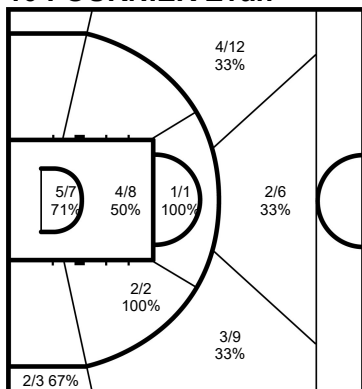

10 FOURNIER Evan

	M / A	%
Field Goals	23 / 48	48
2 Points	12 / 18	67
3 Points	11 / 30	37
Free Throws	8 / 11	73