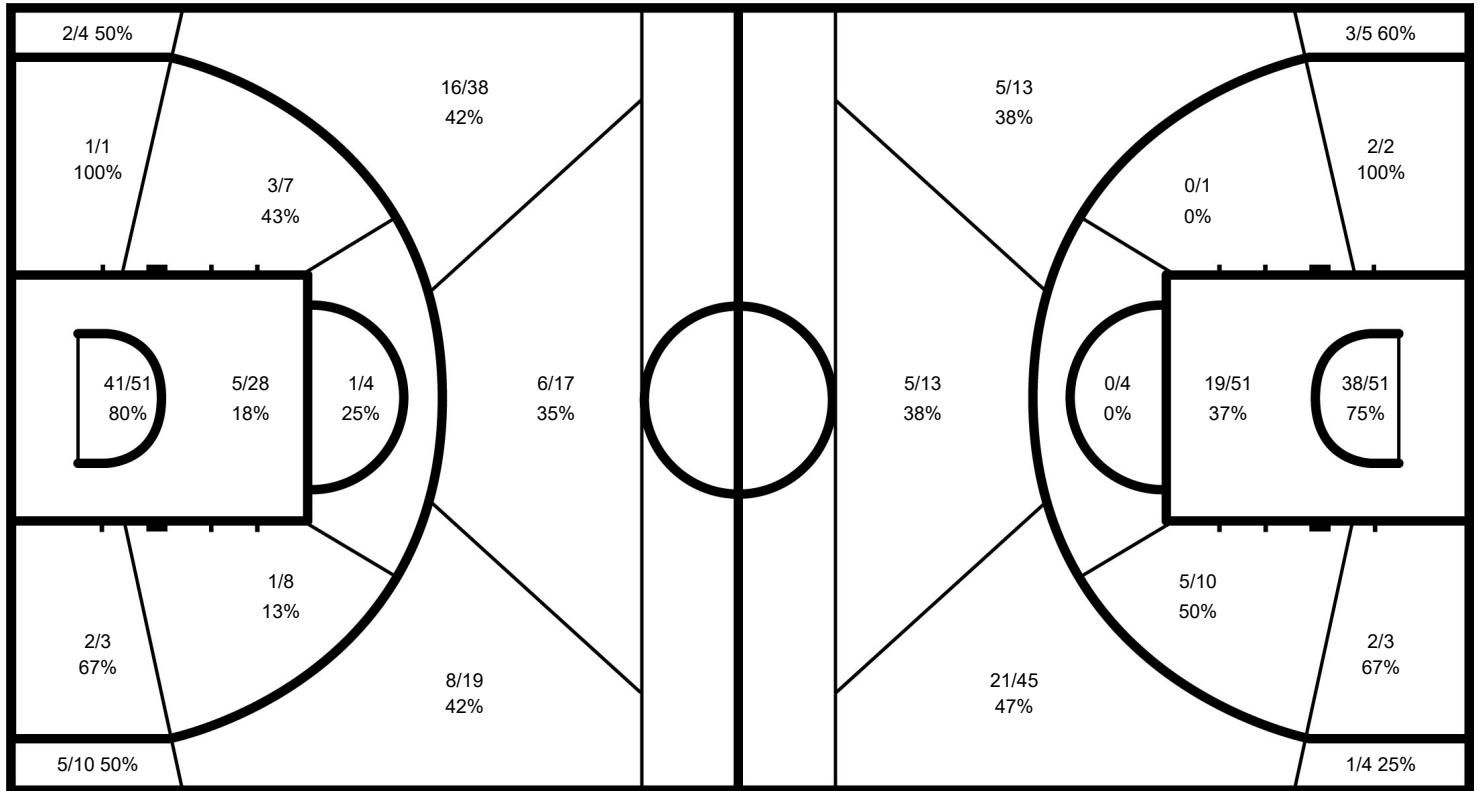

Cumulative Statistics

SSD - South Sudan

After 3 games

Phase	SSD Played	Score		Field Goals		2 Points		3 Points		Free Throws		Rebounds			AS	TO	ST	BS	PF	FD
				M / A	%	M / A	%	M / A	%	M / A	%	OR	DR	TOT						
Group Phase - 1st Round - Group B	PUR	96-101	For	34/67	51	24/41	59	10/26	38	18/24	75	10	28	38	23	22	10	4	23	16
			Agn.	35/82	43	25/54	46	10/28	36	21/31	68	23	27	50	22	20	13	3	16	23
Group Phase - 1st Round - Group B	CHN	89-69	For	29/60	48	14/30	47	15/30	50	16/24	67	10	24	34	17	5	4	3	20	22
			Agn.	24/52	46	16/32	50	8/20	40	13/21	62	6	22	28	16	11	3	5	23	19
Group Phase - 1st Round - Group B	SRB	83-115	For	30/65	46	17/32	53	13/33	39	10/16	63	8	17	25	22	13	7	2	22	15
			Agn.	42/68	62	25/36	69	17/32	53	14/17	82	9	29	38	34	9	7	4	16	21

SSD - South Sudan

Opponents