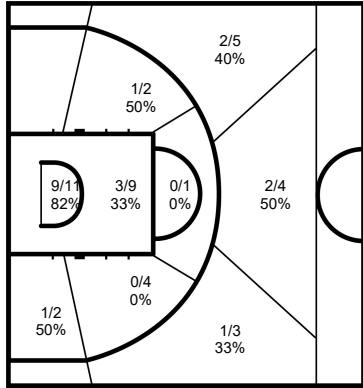

GLOBAL PARTNERS

Cumulative Statistics
SSD - South Sudan
 After 3 games

0 MADUT Junior

	M / A	%
Field Goals	0 / 2	0
2 Points		
3 Points	0 / 2	0
Free Throws		

1 OMOT Nuni

	M / A	%
Field Goals	14 / 23	61
2 Points	8 / 12	67
3 Points	6 / 11	55
Free Throws	8 / 13	62

2 JONES Carlik

	M / A	%
Field Goals	20 / 42	48
2 Points	14 / 29	48
3 Points	6 / 13	46
Free Throws	13 / 17	76

6 MALUACH Khaman Madit

	M / A	%
Field Goals	1 / 5	20
2 Points	1 / 3	33
3 Points	0 / 2	0
Free Throws	1 / 2	50