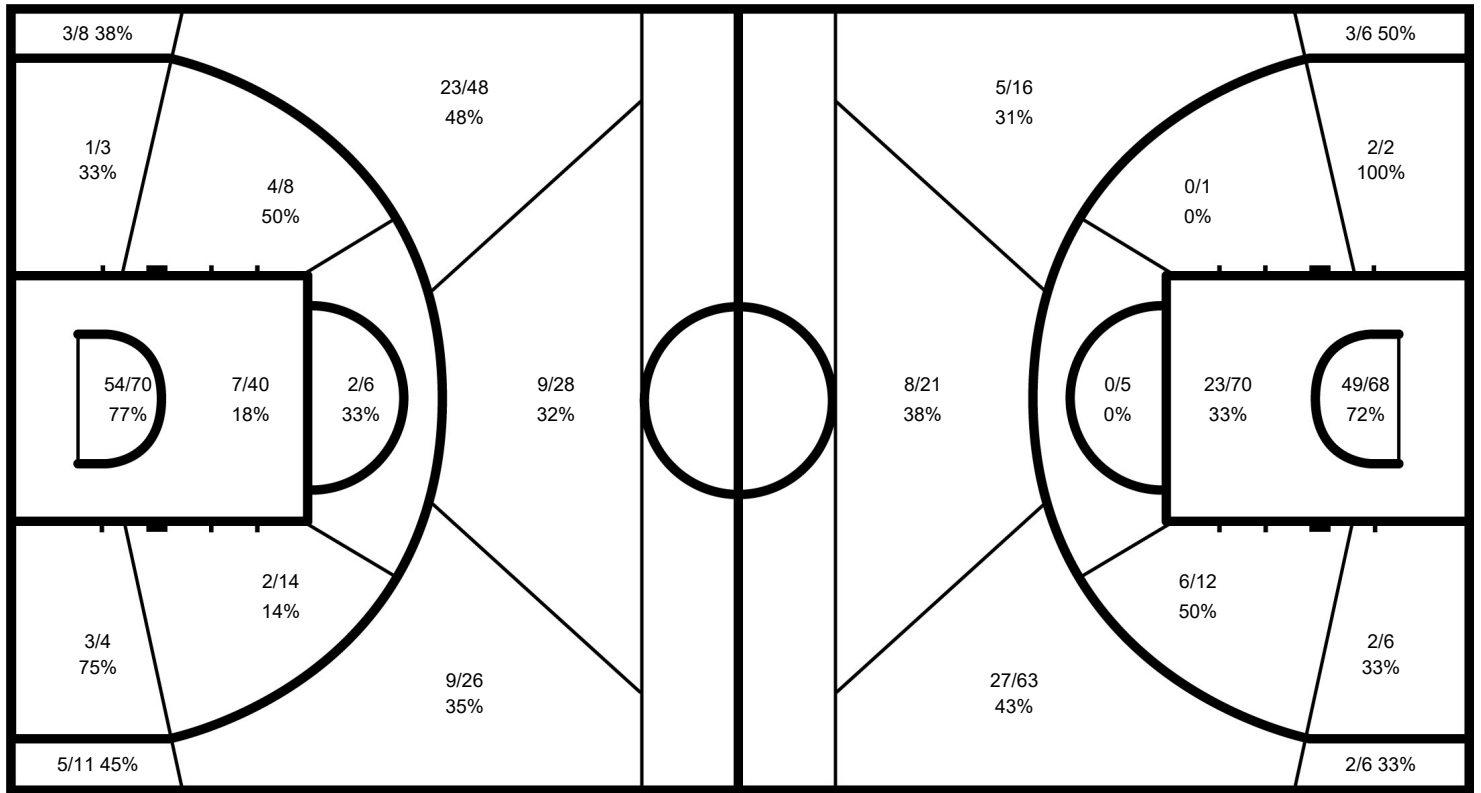

SSD

Opponents

Cumulative Statistics

SSD - South Sudan

After 4 games

Phase	SSD Played	Score		Field Goals		2 Points		3 Points		Free Throws		Rebounds			AS	TO	ST	BS	PF	FD
				M / A	%	M / A	%	M / A	%	M / A	%	OR	DR	TOT						
Group Phase - 1st Round - Group B	PUR	96-101	For	34/67	51	24/41	59	10/26	38	18/24	75	10	28	38	23	22	10	4	23	16
			Agn.	35/82	43	25/54	46	10/28	36	21/31	68	23	27	50	22	20	13	3	16	23
Group Phase - 1st Round - Group B	CHN	89-69	For	29/60	48	14/30	47	15/30	50	16/24	67	10	24	34	17	5	4	3	20	22
			Agn.	24/52	46	16/32	50	8/20	40	13/21	62	6	22	28	16	11	3	5	23	19
Group Phase - 1st Round - Group B	SRB	83-115	For	30/65	46	17/32	53	13/33	39	10/16	63	8	17	25	22	13	7	2	22	15
			Agn.	42/68	62	25/36	69	17/32	53	14/17	82	9	29	38	34	9	7	4	16	21
Classification 17-32	PHI	87-68	For	31/76	41	19/43	44	12/33	36	13/15	87	11	35	46	25	9	7	4	14	16
			Agn.	26/74	35	16/42	38	10/32	31	6/13	46	15	33	48	15	15	6	7	16	14

SSD - South Sudan

Opponents