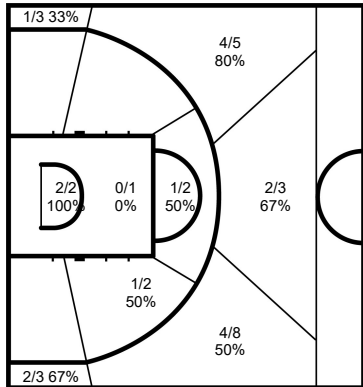

14 KACUOL Dut Jok