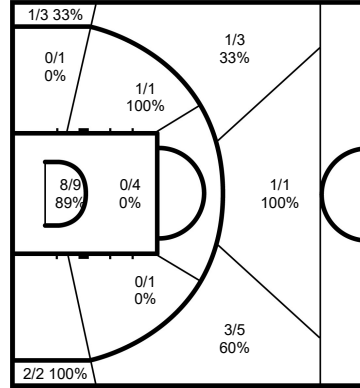

GLOBAL PARTNERS

Cumulative Statistics
SSD - South Sudan
 After 4 games

0 MADUT Junior

	M / A	%
Field Goals	0 / 2	0
2 Points		
3 Points	0 / 2	0
Free Throws		

1 OMOT Nuni

	M / A	%
Field Goals	17 / 30	57
2 Points	9 / 16	56
3 Points	8 / 14	57
Free Throws	13 / 18	72

2 JONES Carlik

	M / A	%
Field Goals	27 / 62	44
2 Points	19 / 41	46
3 Points	8 / 21	38
Free Throws	14 / 18	78

6 MALUACH Khaman Madit

	M / A	%
Field Goals	1 / 5	20
2 Points	1 / 3	33
3 Points	0 / 2	0
Free Throws	1 / 2	50