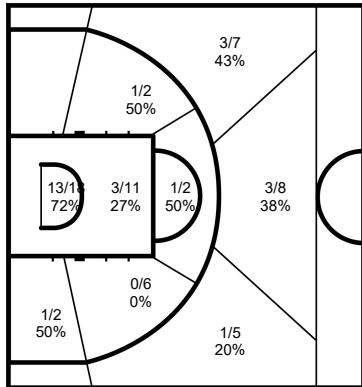

GLOBAL PARTNERS

Cumulative Statistics
SSD - South Sudan
 After 4 games

0 MADUT Junior

	M / A	%
Field Goals	0 / 2	0
2 Points		
3 Points	0 / 2	0
Free Throws		

1 OMOT Nuni

	M / A	%
Field Goals	17 / 30	57
2 Points	9 / 16	56
3 Points	8 / 14	57
Free Throws	13 / 18	72

2 JONES Carlik

	M / A	%
Field Goals	27 / 62	44
2 Points	19 / 41	46
3 Points	8 / 21	38
Free Throws	14 / 18	78

6 MALUACH Khaman Madit

	M / A	%
Field Goals	1 / 5	20
2 Points	1 / 3	33
3 Points	0 / 2	0
Free Throws	1 / 2	50