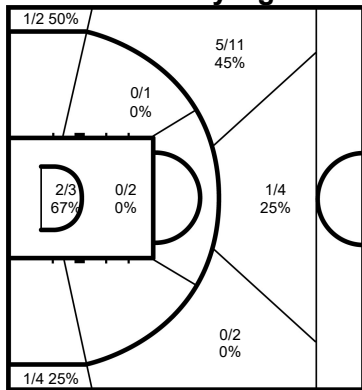

8 KUANY Kuany Ngor