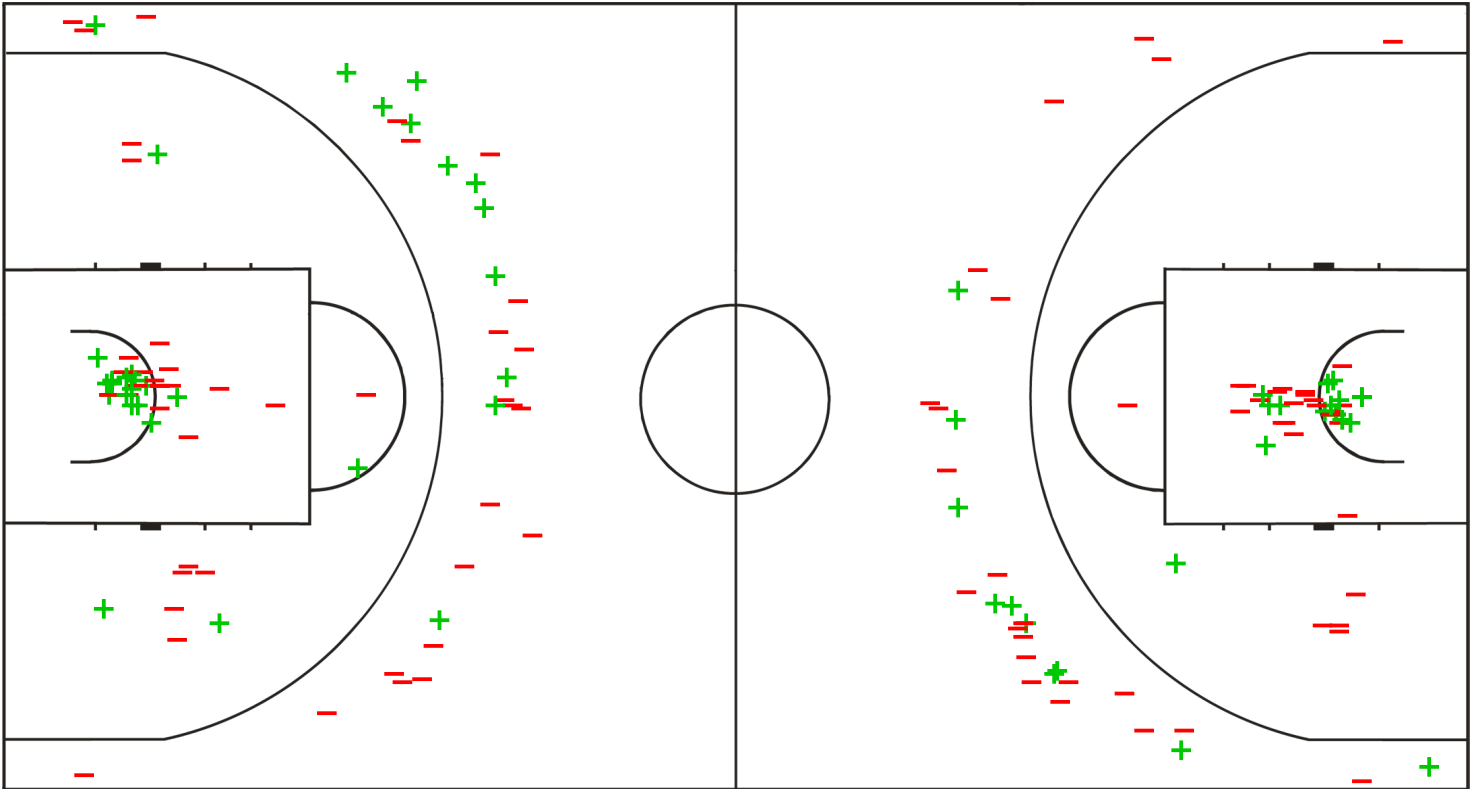

31 AUG 2023
20:00

Shot Chart

SSD 87 vs 68 PHI

(34 - 17, 17 - 16, 9 - 17, 27 - 18)

Attendance: 9,250

Game Duration: 1:48

Scoring by 5 min intervals:

	Q1		Q2		Q3		Q4	
SSD	16	34	42	51	55	60	69	87
PHI	8	17	27	33	41	50	61	68

SSD - South Sudan

PHI - Philippines

SSD

	M / A	%
Field Goals	31 / 76	41
2 Points	19 / 43	44
3 Points	12 / 33	36
Free Throws	13 / 15	87

PHI

%	M / A	
35	26 / 74	Field Goals
38	16 / 42	2 Points
31	10 / 32	3 Points
46	6 / 13	Free Throws

GLOBAL PARTNERS

31 AUG 2023
20:00

Shot Chart

SSD 87 vs 68 PHI
(34 - 17, 17 - 16, 9 - 17, 27 - 18)

Attendance: 9,250
Game Duration: 1:48

Scoring by 5 min intervals:

	Q1		Q2		Q3		Q4	
SSD	16	34	42	51	55	60	69	87
PHI	8	17	27	33	41	50	61	68