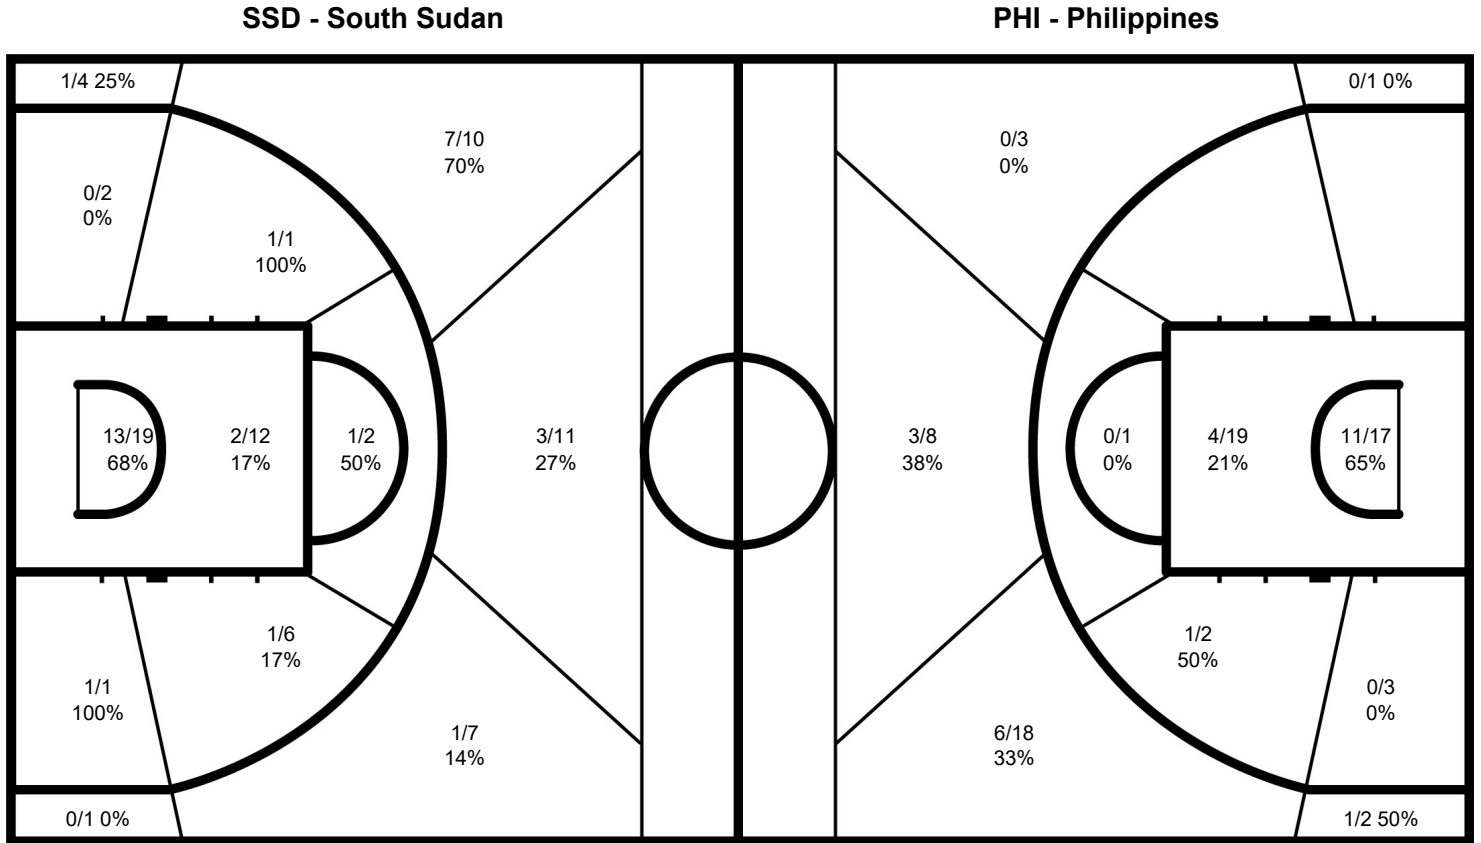

31 AUG 2023
20:00

CLASSIFICATION 17-32

Araneta Coliseum
Game No: M-2

Shot Chart
SSD 87 vs 68 PHI
(34 - 17, 17 - 16, 9 - 17, 27 - 18)

Attendance: 9,250
Game Duration: 1:48

Scoring by 5 min intervals:

	Q1	Q2	Q3	Q4
SSD	16 34	42 51	55 60	69 87
PHI	8 17	27 33	41 50	61 68