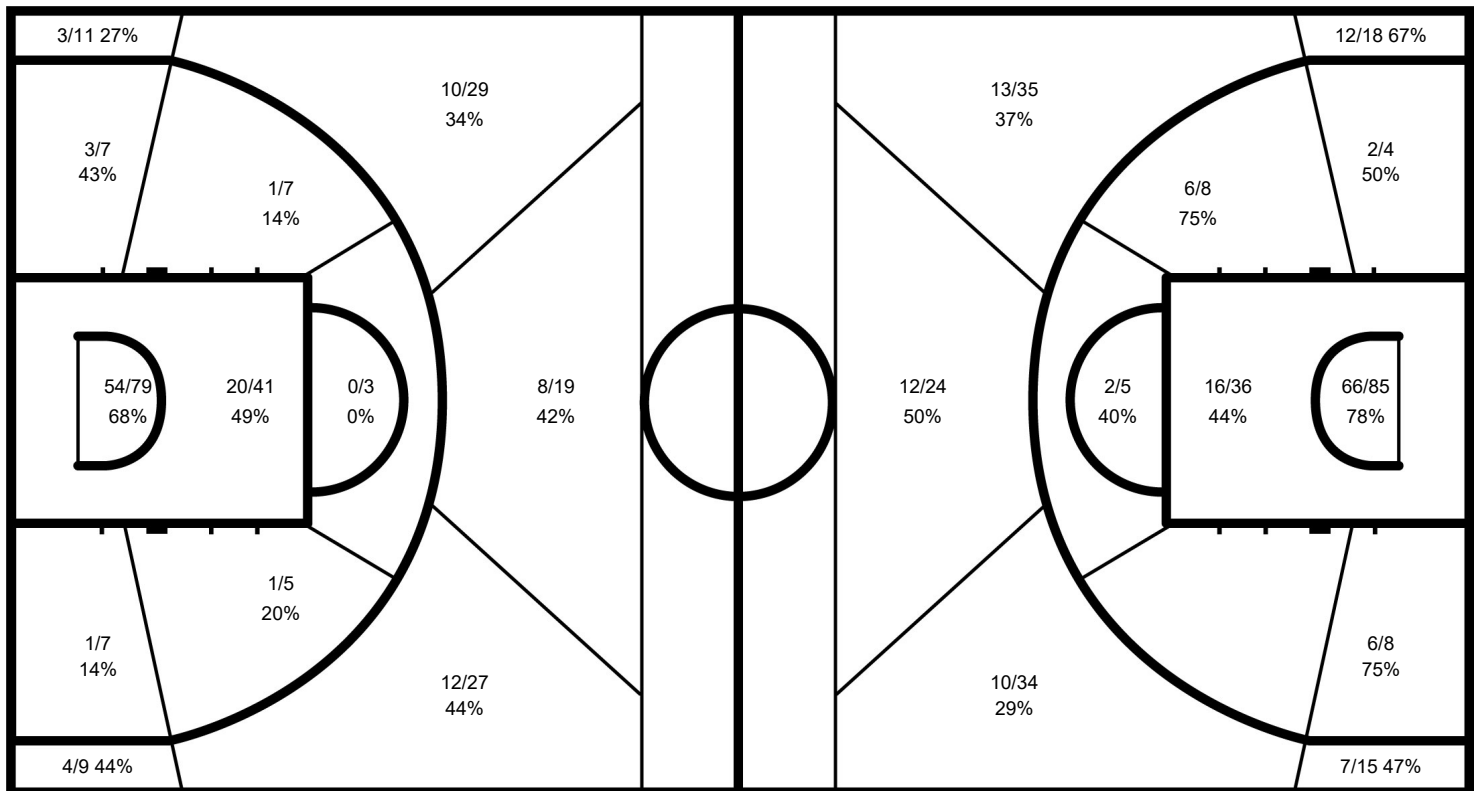

Cumulative Statistics

LBN - Lebanon

After 4 games

Phase	LBN Played	Score		Field Goals		2 Points		3 Points		Free Throws		Rebounds			AS	TO	ST	BS	PF	FD
				M / A	%	M / A	%	M / A	%	M / A	%	OR	DR	TOT						
Group Phase - 1st Round - Group H	LAT	70-109	For	27/61	44	20/37	54	7/24	29	9/11	82	10	17	27	16	14	3		16	13
			Agn.	42/71	59	24/36	67	18/35	51	7/11	64	11	23	34	34	5	6	1	13	16
Group Phase - 1st Round - Group H	CAN	73-128	For	30/62	48	22/43	51	8/19	42	5/5	100	8	10	18	19	22	12	1	18	11
			Agn.	50/70	71	32/40	80	18/30	60	10/14	71	12	24	36	44	15	13	1	11	18
Group Phase - 1st Round - Group H	FRA	79-85	For	31/63	49	25/43	58	6/20	30	11/17	65	13	19	32	15	18	10	2	23	16
			Agn.	30/64	47	21/31	68	9/33	27	16/20	80	16	20	36	23	16	10	6	16	23
Classification 17-32	CIV	94-84	For	29/58	50	13/26	50	16/32	50	20/25	80	9	28	37	25	14	3	4	17	18
			Agn.	30/67	45	21/39	54	9/28	32	15/17	88	10	22	32	24	9	9	1	19	16

LBN - Lebanon

Opponents

LBN

	M / A	%
Field Goals	117 / 244	48
2 Points	80 / 149	54
3 Points	37 / 95	39
Free Throws	45 / 58	78

Opponents

%	M / A	
56	152 / 272	Field Goals
67	98 / 146	2 Points
43	54 / 126	3 Points
77	48 / 62	Free Throws