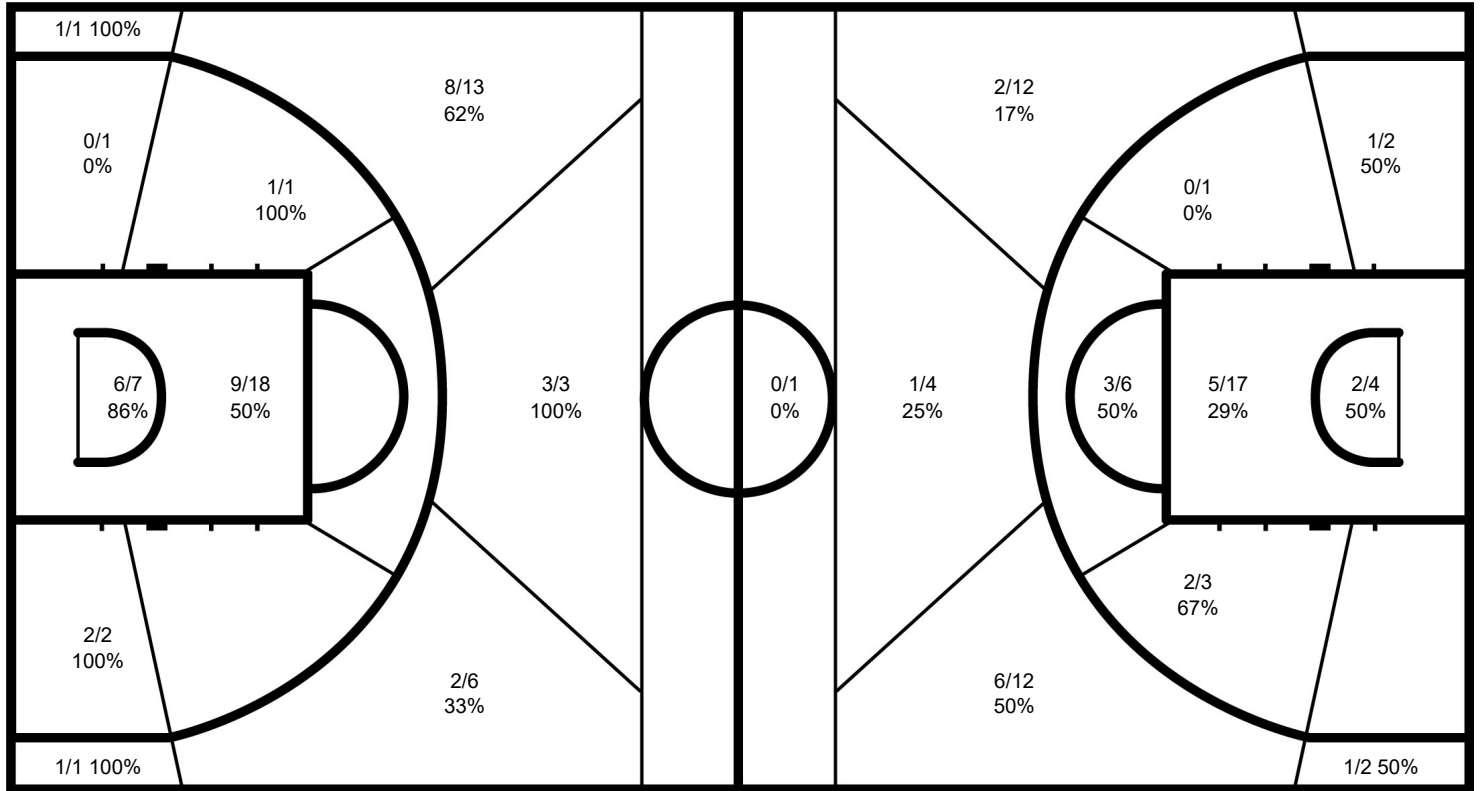

LTU

GRE

1 SEP 2023
20:40

Mall of Asia Arena
Game No: J-2

Shot Chart

LTU 92 vs 67 GRE
(20 - 20, 19 - 23, 25 - 15, 28 - 9)

Attendance: 5,986
Game Duration: 1:44

Scoring by 5 min intervals:

	Q1	Q2	Q3	Q4
LTU	13 20	27 39	54 64	74 92
GRE	9 20	32 43	48 58	62 67

LTU - Lithuania

GRE - Greece