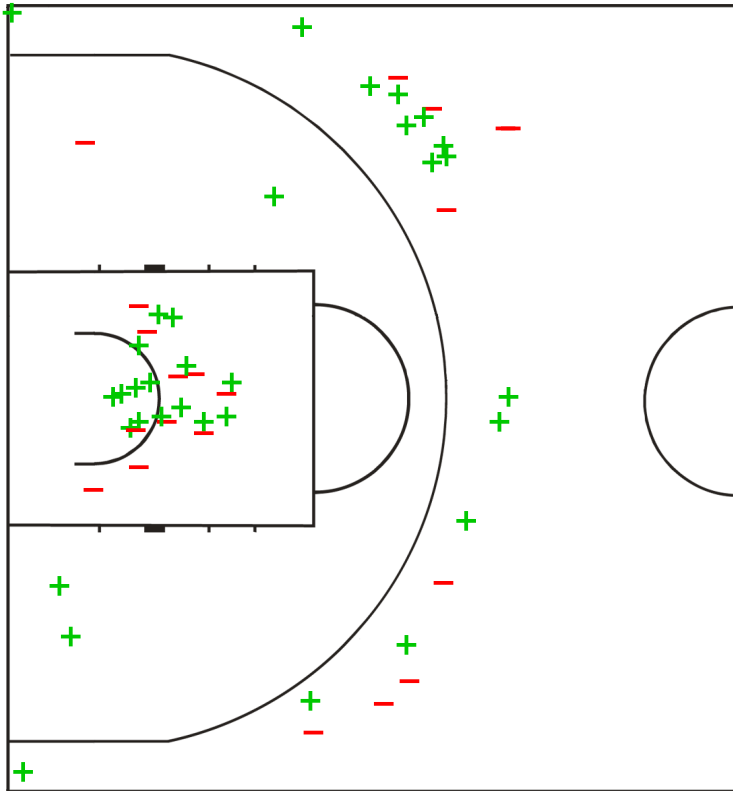

1 SEP 2023
20:40

Shot Chart

LTU 92 vs 67 GRE
(20 - 20, 19 - 23, 25 - 15, 28 - 9)

Attendance: 5,986
Game Duration: 1:44

Scoring by 5 min intervals:

	Q1		Q2		Q3		Q4	
LTU	13	20	27	39	54	64	74	92
GRE	9	20	32	43	48	58	62	67

LTU - Lithuania