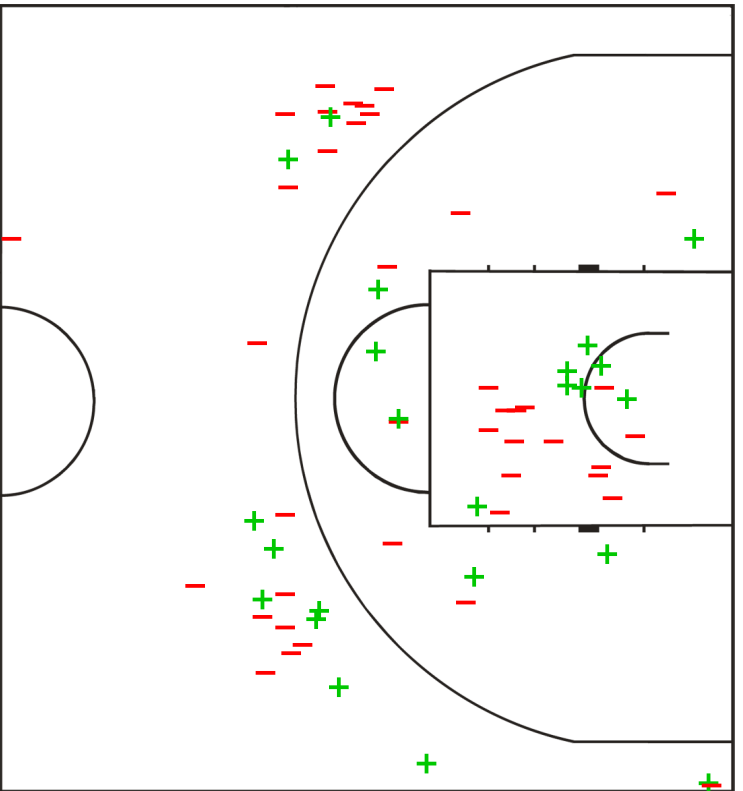

GRE - Greece