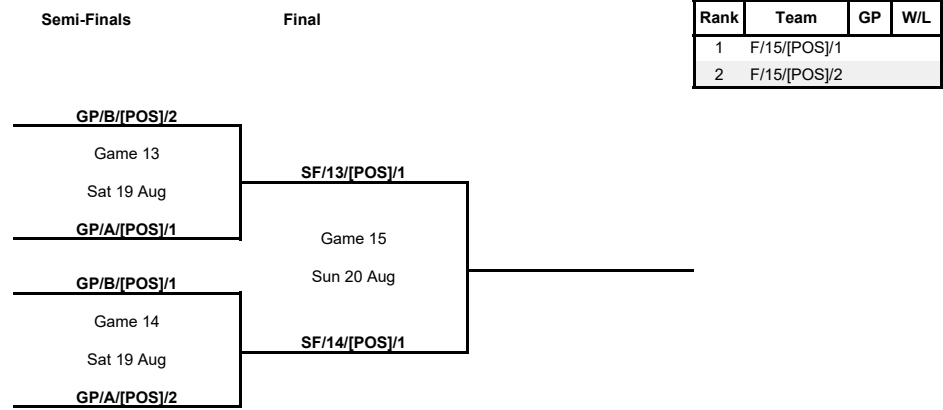

TOURNAMENT SUMMARY

Group Phase - Group A

Phase	Game No	Teams	Date	Start Time	Location	Attendance	Final	Q1	Q2	Q3	Q4
Group Phase	1	CUB vs BAH	Mon 14 Aug	22:10	Estadio Ciudad		68-109	16-20	12-26	18-33	22-30
	4	BAH vs ARG	Wed 16 Aug	21:10	Estadio Ciudad						
	5	CUB vs ARG	Thu 17 Aug	22:10	Vicente Rosales						

Group A					Games			Points		Diff.	Bonus / Penalty	Class. Points
Rank		BAH	CUB	ARG	Played	Won	Lost	For	Agn			
1	BAH		109-68	16 Aug	1	1	0	109	68	+41		2
2	CUB	68-109		17 Aug	1	0	1	68	109	-41		1
3	ARG	16 Aug	17 Aug		0	0	0	0	0	+0		0

Group Phase - Group B

Phase	Game No	Teams	Date	Start Time	Location	Attendance	Final	Q1	Q2	Q3	Q4
Group Phase	2	ISV vs CHI	Mon 14 Aug	17:10	Vicente Rosales		61-62	17-18	11-19	22-13	11-12
	1	URU vs COL	Mon 14 Aug	19:40	Vicente Rosales		80-65	19-27	19-12	12-13	30-13
	4	COL vs ISV	Tue 15 Aug	18:10	Vicente Rosales		97-74	17-31	25-9	26-16	29-18
	3	CHI vs URU	Tue 15 Aug	20:40	Vicente Rosales		78-70	18-14	27-28	16-19	17-9
	6	CHI vs COL	Thu 17 Aug	17:10	Vicente Rosales						
	5	URU vs ISV	Thu 17 Aug	19:40	Vicente Rosales						

Group B					Games			Points		Diff.	Bonus / Penalty	Class. Points	
Rank		CHI	URU	COL	ISV	Played	Won	Lost	For				Agn
1	CHI		78-70	17 Aug	62-61	2	2	0	140	131	+9	4	
2	URU	70-78		80-65	17 Aug	2	1	1	150	143	+7	3	
3	COL	17 Aug	65-80		97-74	2	1	1	162	154	+8	3	
4	ISV	61-62	17 Aug	74-97		2	0	2	135	159	-24	2	

Semi-Finals

Phase	Game No	Teams	Date	Start Time	Location	Attendance	Final
Semi-Finals	A	GP/B/[POS]/1 vs GP/A/[POS]/2	Sat 19 Aug	00:00	Estadio Ciudad		
		GP/B/[POS]/2 vs GP/A/[POS]/1	Sat 19 Aug	00:00	Estadio Ciudad		

Final

Phase	Game No	Teams	Date	Start Time	Location	Attendance	Final
Final	A	SF/13/[POS]/1 vs SF/14/[POS]/1	Sun 20 Aug	21:10	Estadio Ciudad		

Legend :							
Class.	Classification	Diff.	Difference	DSQ	Disqualified	GP	Games played
OTx	Overtime	Qx	Quarter Time	W/L	Win/Loss		

GLOBAL PARTNERS

TOURNAMENT SUMMARY

GLOBAL PARTNERS