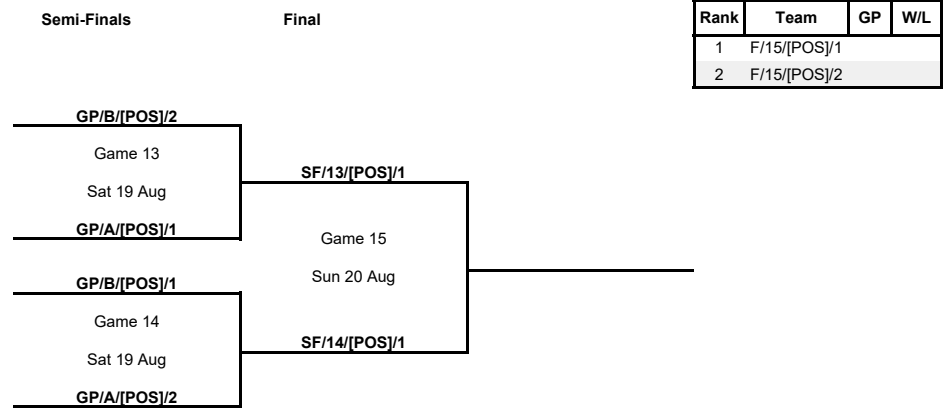

TOURNAMENT SUMMARY

Group Phase - Group A

Phase	Game No	Teams	Date	Start Time	Location	Attendance	Final		Q1	Q2	Q3	Q4
Group Phase	1	CUB vs BAH	Mon 14 Aug	22:10	Estadio Ciudad		68-109		16-20	12-26	18-33	22-30
	4	BAH vs ARG	Wed 16 Aug	21:10	Estadio Ciudad		101-89		25-37	30-16	27-14	19-22
	5	CUB vs ARG	Thu 17 Aug	22:10	Vicente Rosales							

Group A					Games			Points		Diff.	Bonus / Penalty	Class. Points
Rank		BAH	ARG	CUB	Played	Won	Lost	For	Agn			
1	BAH		101-89	109-68	2	2	0	210	157	+53		4
2	ARG	89-101		17 Aug	1	0	1	89	101	-12		1
3	CUB	68-109	17 Aug		1	0	1	68	109	-41		1

Group Phase - Group B

Phase	Game No	Teams	Date	Start Time	Location	Attendance	Final		Q1	Q2	Q3	Q4
Group Phase	2	ISV vs CHI	Mon 14 Aug	17:10	Vicente Rosales		61-62		17-18	11-19	22-13	11-12
	1	URU vs COL	Mon 14 Aug	19:40	Vicente Rosales		80-65		19-27	19-12	12-13	30-13
	4	COL vs ISV	Tue 15 Aug	18:10	Vicente Rosales		97-74		17-31	25-9	26-16	29-18
	3	CHI vs URU	Tue 15 Aug	20:40	Vicente Rosales		78-70		18-14	27-28	16-19	17-9
	6	CHI vs COL	Thu 17 Aug	17:10	Vicente Rosales							
	5	URU vs ISV	Thu 17 Aug	19:40	Vicente Rosales							

Group B					Games			Points		Diff.	Bonus / Penalty	Class. Points	
Rank		CHI	URU	COL	ISV	Played	Won	Lost	For				Agn
1	CHI		78-70	17 Aug	62-61	2	2	0	140	131	+9	4	
2	URU	70-78		80-65	17 Aug	2	1	1	150	143	+7	3	
3	COL	17 Aug	65-80		97-74	2	1	1	162	154	+8	3	
4	ISV	61-62	17 Aug	74-97		2	0	2	135	159	-24	2	

Semi-Finals

Phase	Game No	Teams	Date	Start Time	Location	Attendance	Final	
Semi-Finals	A	GP/B/[POS]/1 vs GP/A/[POS]/2	Sat 19 Aug	00:00	Estadio Ciudad			
		GP/B/[POS]/2 vs GP/A/[POS]/1	Sat 19 Aug	00:00	Estadio Ciudad			

Final

Phase	Game No	Teams	Date	Start Time	Location	Attendance	Final	
Final	A	SF/13/[POS]/1 vs SF/14/[POS]/1	Sun 20 Aug	21:10	Estadio Ciudad			

Legend :							
Class.	Classification	Diff.	Difference	DSQ	Disqualified	GP	Games played
OTx	Overtime	Qx	Quarter Time	W/L	Win/Loss		

GLOBAL PARTNERS

TOURNAMENT SUMMARY

GLOBAL PARTNERS