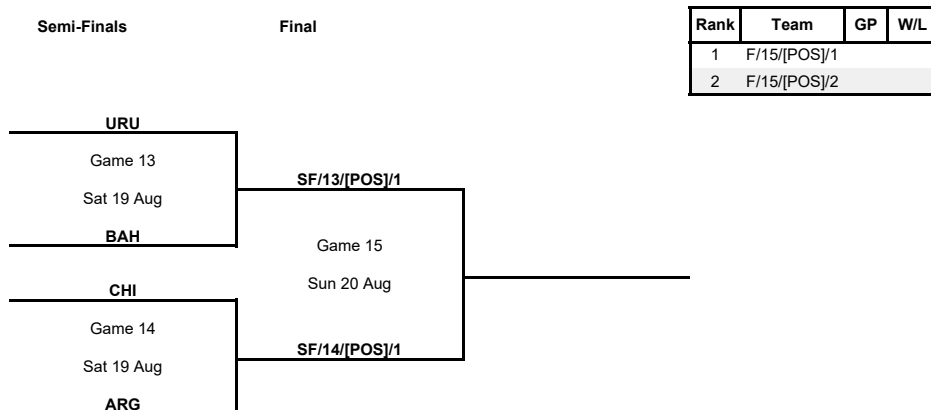

TOURNAMENT SUMMARY

Group Phase - Group A

Phase	Game No	Teams	Date	Start Time	Location	Attendance	Final	Q1	Q2	Q3	Q4
Group Phase	1	CUB vs BAH	Mon 14 Aug	22:10	Estadio Ciudad		68-109	16-20	12-26	18-33	22-30
	4	BAH vs ARG	Wed 16 Aug	21:10	Estadio Ciudad		101-89	25-37	30-16	27-14	19-22
	5	CUB vs ARG	Thu 17 Aug	22:10	Vicente Rosales		66-109	24-29	17-21	14-32	11-27

Group A					Games			Points		Diff.	Bonus / Penalty	Class. Points
Rank		BAH	ARG	CUB	Played	Won	Lost	For	Agn			
1	BAH		101-89	109-68	2	2	0	210	157	+53		4
2	ARG	89-101		109-66	2	1	1	198	167	+31		3
3	CUB	68-109	66-109		2	0	2	134	218	-84		2

Group Phase - Group B

Phase	Game No	Teams	Date	Start Time	Location	Attendance	Final	Q1	Q2	Q3	Q4
Group Phase	2	ISV vs CHI	Mon 14 Aug	17:10	Vicente Rosales		61-62	17-18	11-19	22-13	11-12
	1	URU vs COL	Mon 14 Aug	19:40	Vicente Rosales		80-65	19-27	19-12	12-13	30-13
	4	COL vs ISV	Tue 15 Aug	18:10	Vicente Rosales		97-74	17-31	25-9	26-16	29-18
	3	CHI vs URU	Tue 15 Aug	20:40	Vicente Rosales		78-70	18-14	27-28	16-19	17-9
	6	CHI vs COL	Thu 17 Aug	17:10	Vicente Rosales		77-65	18-24	19-22	23-6	17-13
	5	URU vs ISV	Thu 17 Aug	19:40	Vicente Rosales		65-69	16-13	16-22	16-12	17-22

Group B					Games			Points		Diff.	Bonus / Penalty	Class. Points	
Rank		CHI	URU	COL	ISV	Played	Won	Lost	For				Agn
1	CHI		78-70	77-65	62-61	3	3	0	217	196	+21	6	
2	URU	70-78		80-65	65-69	3	1	2	215	212	+3	4	
3	COL	65-77	65-80		97-74	3	1	2	227	231	-4	4	
4	ISV	61-62	69-65	74-97		3	1	2	204	224	-20	4	

Semi-Finals

Phase	Game No	Teams	Date	Start Time	Location	Attendance	Final
Semi-Finals	A	CHI vs ARG	Sat 19 Aug	18:10	Estadio Ciudad		
		URU vs BAH	Sat 19 Aug	21:10	Estadio Ciudad		

Final

Phase	Game No	Teams	Date	Start Time	Location	Attendance	Final
Final	A	SF/13/[POS]/1 vs SF/14/[POS]/1	Sun 20 Aug	21:10	Estadio Ciudad		

Legend :							
Class.	Classification	Diff.	Difference	DSQ	Disqualified	GP	Games played
OTx	Overtime	Qx	Quarter Time	W/L	Win/Loss		

GLOBAL PARTNERS

TOURNAMENT SUMMARY

GLOBAL PARTNERS