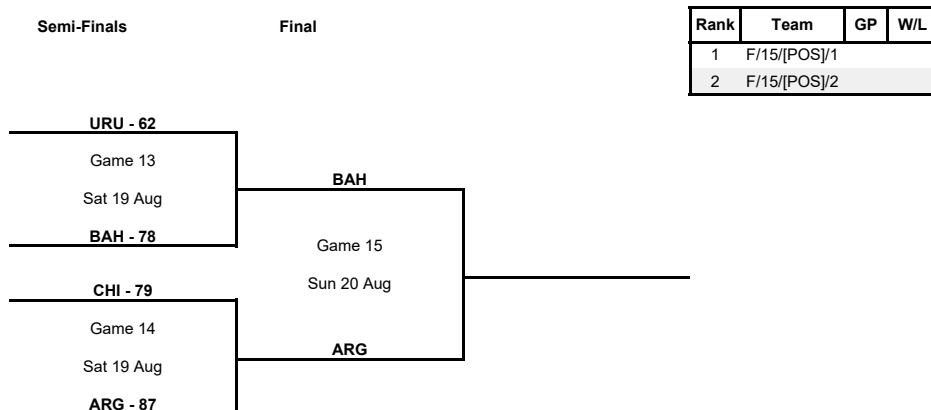

TOURNAMENT SUMMARY

Group Phase - Group A

Phase	Game No	Teams	Date	Start Time	Location	Attendance	Final	Q1	Q2	Q3	Q4
Group Phase	1	CUB vs BAH	Mon 14 Aug	22:10	Estadio Ciudad		68-109	16-20	12-26	18-33	22-30
	4	BAH vs ARG	Wed 16 Aug	21:10	Estadio Ciudad		101-89	25-37	30-16	27-14	19-22
	5	CUB vs ARG	Thu 17 Aug	22:10	Vicente Rosales		66-109	24-29	17-21	14-32	11-27

Group A					Games			Points		Diff.	Bonus / Penalty	Class. Points
Rank		BAH	ARG	CUB	Played	Won	Lost	For	Agn			
1	BAH		101-89	109-68	2	2	0	210	157	+53		4
2	ARG	89-101		109-66	2	1	1	198	167	+31		3
3	CUB	68-109	66-109		2	0	2	134	218	-84		2

Group Phase - Group B

Phase	Game No	Teams	Date	Start Time	Location	Attendance	Final	Q1	Q2	Q3	Q4
Group Phase	2	ISV vs CHI	Mon 14 Aug	17:10	Vicente Rosales		61-62	17-18	11-19	22-13	11-12
	1	URU vs COL	Mon 14 Aug	19:40	Vicente Rosales		80-65	19-27	19-12	12-13	30-13
	4	COL vs ISV	Tue 15 Aug	18:10	Vicente Rosales		97-74	17-31	25-9	26-16	29-18
	3	CHI vs URU	Tue 15 Aug	20:40	Vicente Rosales		78-70	18-14	27-28	16-19	17-9
	6	CHI vs COL	Thu 17 Aug	17:10	Vicente Rosales		77-65	18-24	19-22	23-6	17-13
	5	URU vs ISV	Thu 17 Aug	19:40	Vicente Rosales		65-69	16-13	16-22	16-12	17-22

Group B					Games			Points		Diff.	Bonus / Penalty	Class. Points	
Rank		CHI	URU	COL	ISV	Played	Won	Lost	For				Agn
1	CHI		78-70	77-65	62-61	3	3	0	217	196	+21	6	
2	URU	70-78		80-65	65-69	3	1	2	215	212	+3	4	
3	COL	65-77	65-80		97-74	3	1	2	227	231	-4	4	
4	ISV	61-62	69-65	74-97		3	1	2	204	224	-20	4	

Semi-Finals

Phase	Game No	Teams	Date	Start Time	Location	Attendance	Final	Q1	Q2	Q3	Q4
Semi-Finals	A	CHI vs ARG	Sat 19 Aug	18:10	Estadio Ciudad		79-87	20-25	20-21	16-22	23-19
		URU vs BAH	Sat 19 Aug	21:10	Estadio Ciudad		62-78	12-23	11-20	11-16	28-19

Final

Phase	Game No	Teams	Date	Start Time	Location	Attendance	Final
Final	A	BAH vs ARG	Sun 20 Aug	21:10	Estadio Ciudad		

Legend :							
Class.	Classification	Diff.	Difference	DSQ	Disqualified	GP	Games played
OTx	Overtime	Qx	Quarter Time	W/L	Win/Loss		

GLOBAL PARTNERS

TOURNAMENT SUMMARY

GLOBAL PARTNERS