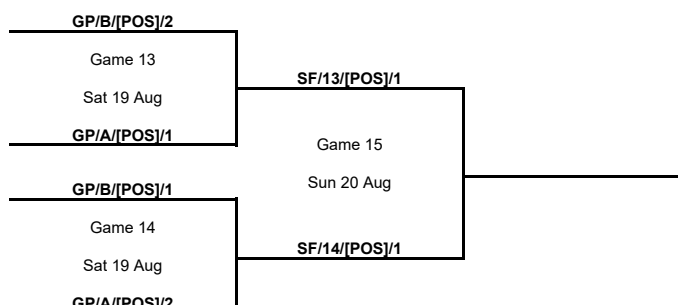

### Group Phase - Group A

Phase	Game No	Teams	Date	Start Time	Location	Attendance	Final	Q1	Q2	Q3	Q4
Group Phase	1	SEN vs NGR	Mon 14 Aug	18:00	Eko Convention Center		93-87	25-26	21-18	21-24	26-19
	4	NGR vs MLI	Tue 15 Aug	18:00	Eko Convention Center		68-77	17-15	26-23	18-15	7-24
	5	SEN vs MLI	Thu 17 Aug	18:00	Eko Convention Center						

### Semi-Finals

Phase	Game No	Teams	Date	Start Time	Location	Attendance	Final
Semi-Finals	A	GP/B/[POS]/1 vs GP/A/[POS]/2	Sat 19 Aug	00:00	Eko Convention Center		
		GP/B/[POS]/2 vs GP/A/[POS]/1	Sat 19 Aug	00:00	Eko Convention Center		

### Final

Phase	Game No	Teams	Date	Start Time	Location	Attendance	Final
Final	A	SF/13/[POS]/1 vs SF/14/[POS]/1	Sun 20 Aug	00:00	Eko Convention Center		

Legend :							
Class.	Classification	Diff.	Difference	DSQ	Disqualified	GP	Games played
OTx	Overtime	Qx	Quarter Time	W/L	Win/Loss		

Semi-Finals

Final