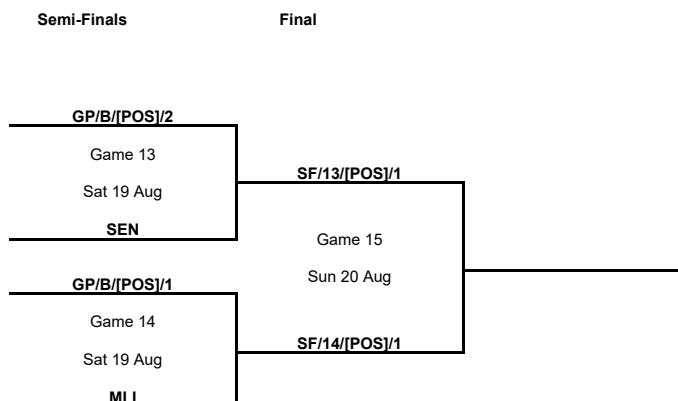

TOURNAMENT SUMMARY

Group Phase - Group A

Phase	Game No	Teams	Date	Start Time	Location	Attendance	Final	Q1	Q2	Q3	Q4
Group Phase	1	SEN vs NGR	Mon 14 Aug	18:00	Eko Convention Center		93-87	25-26	21-18	21-24	26-19
	4	NGR vs MLI	Tue 15 Aug	18:00	Eko Convention Center		68-77	17-15	26-23	18-15	7-24
	5	SEN vs MLI	Thu 17 Aug	18:00	Eko Convention Center		74-71	19-16	14-22	16-16	25-17

Group Phase - Group B

Phase	Game No	Teams	Date	Start Time	Location	Attendance	Final	Q1	Q2	Q3	Q4	
Group Phase	2	CMR vs GUI	Tue 15 Aug	15:00	Eko Convention Center		104-74		19-20	26-20	33-19	26-15
	4	TUN vs CMR	Wed 16 Aug	18:00	Eko Convention Center		70-83		21-19	18-18	23-23	8-23
	6	GUI vs TUN	Fri 18 Aug	18:00	Eko Convention Center							

Semi-Finals

Phase	Game No	Teams	Date	Start Time	Location	Attendance	Final
Semi-Finals	A	GP/B/[POS]/1 vs MLI	Sat 19 Aug	00:00	Eko Convention Center		
		GP/B/[POS]/2 vs SEN	Sat 19 Aug	00:00	Eko Convention Center		

Final

Phase	Game No	Teams	Date	Start Time	Location	Attendance	Final
Final	A	SF/13/[POS]/1 vs SF/14/[POS]/1	Sun 20 Aug	00:00	Eko Convention Center		

Legend :							
Class.	Classification	Diff.	Difference	DSQ	Disqualified	GP	Games played
OTx	Overtime	Qx	Quarter Time	W/L	Win/Loss		