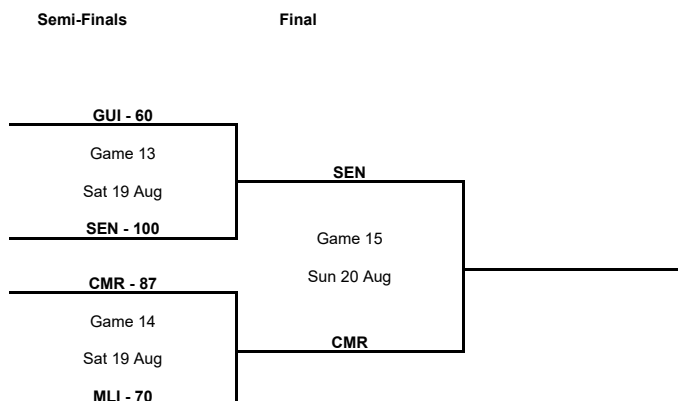

Group A					Games			Points		Diff.	Bonus / Penalty	Class. Points
Rank		SEN	MLI	NGR	Played	Won	Lost	For	Agn			
1	SEN		74-71	93-87	2	2	0	167	158	+9		4
2	MLI	71-74		77-68	2	1	1	148	142	+6		3
3	NGR	87-93	68-77		2	0	2	155	170	-15		2

Group Phase - Group B

Phase	Game No	Teams	Date	Start Time	Location	Attendance	Final	Q1	Q2	Q3	Q4
Group Phase	2	CMR vs GUI	Tue 15 Aug	15:00	Eko Convention Center		104-74	19-20	26-20	33-19	26-15
	4	TUN vs CMR	Wed 16 Aug	18:00	Eko Convention Center		70-83	21-19	18-18	23-23	8-23
	6	GUI vs TUN	Fri 18 Aug	18:00	Eko Convention Center		95-86	20-21	29-20	25-18	21-27

Group B					Games			Points		Diff.	Bonus / Penalty	Class. Points
Rank		CMR	GUI	TUN	Played	Won	Lost	For	Agn			
1	CMR		104-74	83-70	2	2	0	187	144	+43		4
2	GUI	74-104		95-86	2	1	1	169	190	-21		3
3	TUN	70-83	86-95		2	0	2	156	178	-22		2

Semi-Finals

Phase	Game No	Teams	Date	Start Time	Location	Attendance	Final	Q1	Q2	Q3	Q4
Semi-Finals	A	CMR vs MLI	Sat 19 Aug	15:00	Eko Convention Center		87-70	27-17	22-19	22-11	16-23
		GUI vs SEN	Sat 19 Aug	18:00	Eko Convention Center		60-100	20-20	12-25	13-29	15-26

Final

Phase	Game No	Teams	Date	Start Time	Location	Attendance	Final
Final	A	SEN vs CMR	Sun 20 Aug	16:00	Eko Convention Center		

Legend :							
Class.	Classification	Diff.	Difference	DSQ	Disqualified	GP	Games played
OTx	Overtime	Qx	Quarter Time	W/L	Win/Loss		

GLOBAL PARTNERS