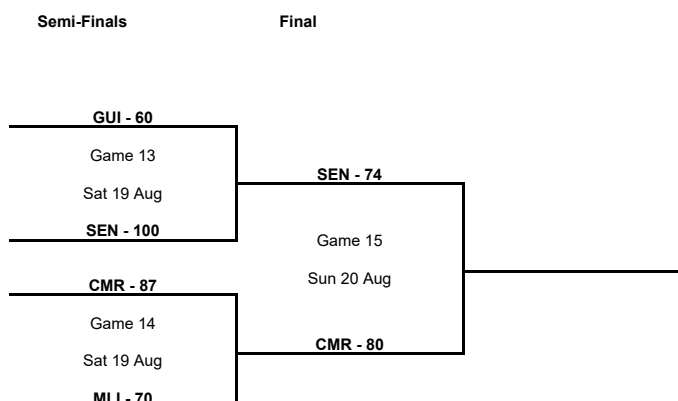

### Group Phase - Group B

Phase	Game No	Teams	Date	Start Time	Location	Attendance	Final	Q1	Q2	Q3	Q4
Group Phase	2	CMR vs GUI	Tue 15 Aug	15:00	Eko Convention Center		104-74	19-20	26-20	33-19	26-15
	4	TUN vs CMR	Wed 16 Aug	18:00	Eko Convention Center		70-83	21-19	18-18	23-23	8-23
	6	GUI vs TUN	Fri 18 Aug	18:00	Eko Convention Center		95-86	20-21	29-20	25-18	21-27

Group B					Games			Points		Diff.	Bonus / Penalty	Class. Points
Rank		CMR	GUI	TUN	Played	Won	Lost	For	Agn			
1	CMR		104-74	83-70	2	2	0	187	144	+43		4
2	GUI	74-104		95-86	2	1	1	169	190	-21		3
3	TUN	70-83	86-95		2	0	2	156	178	-22		2

### Semi-Finals

Phase	Game No	Teams	Date	Start Time	Location	Attendance	Final	Q1	Q2	Q3	Q4
Semi-Finals	A	CMR vs MLI	Sat 19 Aug	15:00	Eko Convention Center		87-70	27-17	22-19	22-11	16-23
		GUI vs SEN	Sat 19 Aug	18:00	Eko Convention Center		60-100	20-20	12-25	13-29	15-26

### Final

Phase	Game No	Teams	Date	Start Time	Location	Attendance	Final	Q1	Q2	Q3	Q4
Final	A	SEN vs CMR	Sun 20 Aug	16:00	Eko Convention Center		74-80	25-25	8-22	21-15	20-18

Legend :							
Class.	Classification	Diff.	Difference	DSQ	Disqualified	GP	Games played
OTx	Overtime	Qx	Quarter Time	W/L	Win/Loss		