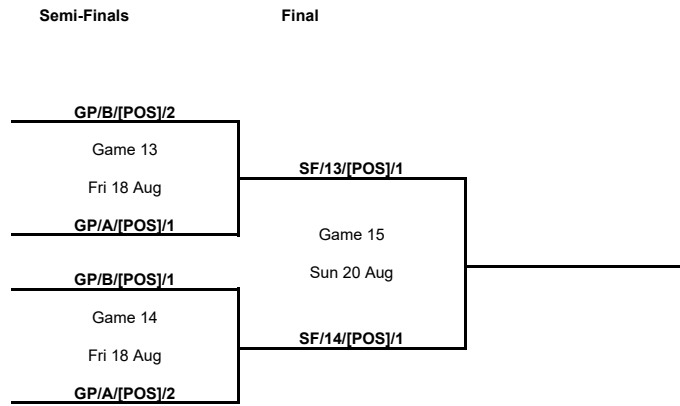

TOURNAMENT SUMMARY

Group Phase - Group A

Phase	Game No	Teams	Date	Start Time	Location	Attendance	Final		Q1	Q2	Q3	Q4
Group Phase	1	CZE vs EST	Sat 12 Aug	16:00	Tondiraba Ice Hall	3,654	77-74		23-23	19-16	14-17	21-18
	2	MKD vs ISR	Sat 12 Aug	19:00	Tondiraba Ice Hall	395	65-86		19-24	19-23	13-25	14-14
	3	ISR vs CZE	Sun 13 Aug	16:00	Tondiraba Ice Hall	602	80-67		16-12	28-19	12-14	24-22
	4	EST vs MKD	Sun 13 Aug	19:00	Tondiraba Ice Hall	3,450	83-59		25-7	19-15	21-22	18-15
	5	CZE vs MKD	Tue 15 Aug	16:00	Tondiraba Ice Hall							
	6	ISR vs EST	Tue 15 Aug	19:00	Tondiraba Ice Hall							

Group A						Games			Points		Diff.	Bonus / Penalty	Class. Points
Rank		ISR	CZE	EST	MKD	Played	Won	Lost	For	Agn			
1	ISR		80-67	15 Aug	86-65	2	2	0	166	132	+34		4
2	CZE	67-80		77-74	15 Aug	2	1	1	144	154	-10		3
3	EST	15 Aug	74-77		83-59	2	1	1	157	136	+21		3
4	MKD	65-86	15 Aug	59-83		2	0	2	124	169	-45		2

Group Phase - Group B

Phase	Game No	Teams	Date	Start Time	Location	Attendance	Final		Q1	Q2	Q3	Q4
Group Phase	2	POL vs HUN	Sun 13 Aug	13:30	Arena Gliwice	3,082	83-81		19-19	19-13	21-28	24-21
	1	POR vs BIH	Sun 13 Aug	16:30	Arena Gliwice	1,263	75-84		24-17	16-20	14-21	21-26
	3	HUN vs POR	Mon 14 Aug	17:30	Arena Gliwice							
	4	BIH vs POL	Mon 14 Aug	20:30	Arena Gliwice							
	5	POR vs POL	Wed 16 Aug	18:00	Arena Gliwice							
	6	HUN vs BIH	Wed 16 Aug	21:00	Arena Gliwice							

Group B						Games			Points		Diff.	Bonus / Penalty	Class. Points
Rank		BIH	POL	HUN	POR	Played	Won	Lost	For	Agn			
1	BIH		14 Aug	16 Aug	84-75	1	1	0	84	75	+9		2
2	POL	14 Aug		83-81	16 Aug	1	1	0	83	81	+2		2
3	HUN	16 Aug	81-83		14 Aug	1	0	1	81	83	-2		1
4	POR	75-84	16 Aug	14 Aug		1	0	1	75	84	-9		1

Semi-Finals

Phase	Game No	Teams	Date	Start Time	Location	Attendance	Final	
Semi-Finals	A	GP/B/[POS]/1 vs GP/A/[POS]/2	Fri 18 Aug	00:00	Arena Gliwice			
		GP/B/[POS]/2 vs GP/A/[POS]/1	Fri 18 Aug	00:00	Arena Gliwice			

Final

Phase	Game No	Teams	Date	Start Time	Location	Attendance	Final	
Final	A	SF/13/[POS]/1 vs SF/14/[POS]/1	Sun 20 Aug	14:15	Arena Gliwice			

Legend :							
Class.	Classification	Diff.	Difference	DSQ	Disqualified	GP	Games played
OTx	Overtime	Qx	Quarter Time	W/L	Win/Loss		

GLOBAL PARTNERS

TOURNAMENT SUMMARY

GLOBAL PARTNERS