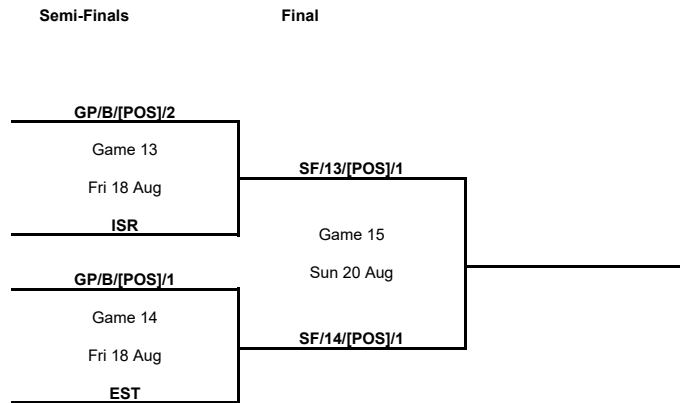

TOURNAMENT SUMMARY

Group Phase - Group A

Phase	Game No	Teams	Date	Start Time	Location	Attendance	Final	Q1	Q2	Q3	Q4
Group Phase	1	CZE vs EST	Sat 12 Aug	16:00	Tondiraba Ice Hall	3,654	77-74	23-23	19-16	14-17	21-18
	2	MKD vs ISR	Sat 12 Aug	19:00	Tondiraba Ice Hall	395	65-86	19-24	19-23	13-25	14-14
	3	ISR vs CZE	Sun 13 Aug	16:00	Tondiraba Ice Hall	602	80-67	16-12	28-19	12-14	24-22
	4	EST vs MKD	Sun 13 Aug	19:00	Tondiraba Ice Hall	3,450	83-59	25-7	19-15	21-22	18-15
	5	CZE vs MKD	Tue 15 Aug	16:00	Tondiraba Ice Hall	673	94-82	19-16	26-23	26-19	23-24
	6	ISR vs EST	Tue 15 Aug	19:00	Tondiraba Ice Hall	4,834	65-67	12-20	22-16	16-16	15-15

Group A						Games			Points		Diff.	Bonus / Penalty	Class. Points
Rank		ISR	EST	CZE	MKD	Played	Won	Lost	For	Agn			
1	ISR		65-67	80-67	86-65	3	2	1	231	199	+32		5
2	EST	67-65		74-77	83-59	3	2	1	224	201	+23		5
3	CZE	67-80	77-74		94-82	3	2	1	238	236	+2		5
4	MKD	65-86	59-83	82-94		3	0	3	206	263	-57		3

Group Phase - Group B

Phase	Game No	Teams	Date	Start Time	Location	Attendance	Final	Q1	Q2	Q3	Q4
Group Phase	2	POL vs HUN	Sun 13 Aug	13:30	Arena Gliwice	3,082	83-81	19-19	19-13	21-28	24-21
	1	POR vs BIH	Sun 13 Aug	16:30	Arena Gliwice	1,263	75-84	24-17	16-20	14-21	21-26
	3	HUN vs POR	Mon 14 Aug	17:30	Arena Gliwice	919	74-86	21-22	21-26	23-19	9-19
	4	BIH vs POL	Mon 14 Aug	20:30	Arena Gliwice	2,859	76-85	19-27	18-23	18-20	21-15
	5	POR vs POL	Wed 16 Aug	18:00	Arena Gliwice						
	6	HUN vs BIH	Wed 16 Aug	21:00	Arena Gliwice						

Group B						Games			Points		Diff.	Bonus / Penalty	Class. Points
Rank		POL	BIH	POR	HUN	Played	Won	Lost	For	Agn			
1	POL		85-76	16 Aug	83-81	2	2	0	168	157	+11		4
2	BIH	76-85		84-75	16 Aug	2	1	1	160	160	+0		3
3	POR	16 Aug	75-84		86-74	2	1	1	161	158	+3		3
4	HUN	81-83	16 Aug	74-86		2	0	2	155	169	-14		2

Semi-Finals

Phase	Game No	Teams	Date	Start Time	Location	Attendance	Final
Semi-Finals	A	GP/B/[POS]/1 vs EST	Fri 18 Aug	00:00	Arena Gliwice		
		GP/B/[POS]/2 vs ISR	Fri 18 Aug	00:00	Arena Gliwice		

Final

Phase	Game No	Teams	Date	Start Time	Location	Attendance	Final
Final	A	SF/13/[POS]/1 vs SF/14/[POS]/1	Sun 20 Aug	14:15	Arena Gliwice		

Legend :	Classification	Diff.	Difference	DSQ	Disqualified	GP	Games played
Class.		Qx	Quarter Time	W/L	Win/Loss		
OTx	Overtime						

GLOBAL PARTNERS

TOURNAMENT SUMMARY

GLOBAL PARTNERS