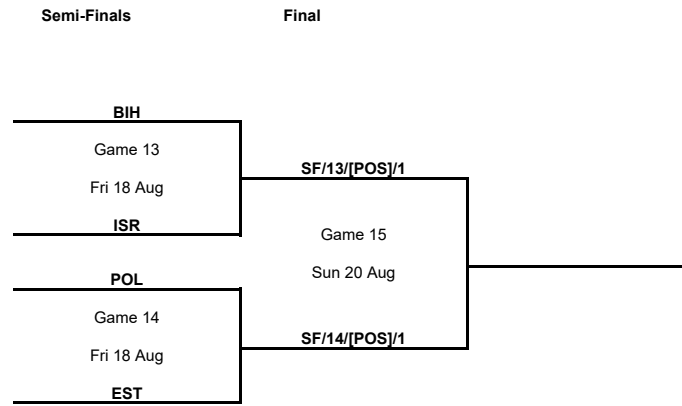

TOURNAMENT SUMMARY

Group Phase - Group A

Phase	Game No	Teams	Date	Start Time	Location	Attendance	Final	Q1	Q2	Q3	Q4
Group Phase	1	CZE vs EST	Sat 12 Aug	16:00	Tondiraba Ice Hall	3,654	77-74	23-23	19-16	14-17	21-18
	2	MKD vs ISR	Sat 12 Aug	19:00	Tondiraba Ice Hall	395	65-86	19-24	19-23	13-25	14-14
	3	ISR vs CZE	Sun 13 Aug	16:00	Tondiraba Ice Hall	602	80-67	16-12	28-19	12-14	24-22
	4	EST vs MKD	Sun 13 Aug	19:00	Tondiraba Ice Hall	3,450	83-59	25-7	19-15	21-22	18-15
	5	CZE vs MKD	Tue 15 Aug	16:00	Tondiraba Ice Hall	673	94-82	19-16	26-23	26-19	23-24
	6	ISR vs EST	Tue 15 Aug	19:00	Tondiraba Ice Hall	4,834	65-67	12-20	22-16	16-16	15-15

Group A						Games			Points		Diff.	Bonus / Penalty	Class. Points
Rank		ISR	EST	CZE	MKD	Played	Won	Lost	For	Agn			
1	ISR		65-67	80-67	86-65	3	2	1	231	199	+32		5
2	EST	67-65		74-77	83-59	3	2	1	224	201	+23		5
3	CZE	67-80	77-74		94-82	3	2	1	238	236	+2		5
4	MKD	65-86	59-83	82-94		3	0	3	206	263	-57		3

Group Phase - Group B

Phase	Game No	Teams	Date	Start Time	Location	Attendance	Final	Q1	Q2	Q3	Q4
Group Phase	2	POL vs HUN	Sun 13 Aug	13:30	Arena Gliwice	3,082	83-81	19-19	19-13	21-28	24-21
	1	POR vs BIH	Sun 13 Aug	16:30	Arena Gliwice	1,263	75-84	24-17	16-20	14-21	21-26
	3	HUN vs POR	Mon 14 Aug	17:30	Arena Gliwice	919	74-86	21-22	21-26	23-19	9-19
	4	BIH vs POL	Mon 14 Aug	20:30	Arena Gliwice	2,859	76-85	19-27	18-23	18-20	21-15
	5	POR vs POL	Wed 16 Aug	18:00	Arena Gliwice	2,754	65-78	10-17	14-18	17-18	24-25
	6	HUN vs BIH	Wed 16 Aug	21:00	Arena Gliwice	764	78-103	16-36	12-21	24-26	26-20

Group B						Games			Points		Diff.	Bonus / Penalty	Class. Points
Rank		POL	BIH	POR	HUN	Played	Won	Lost	For	Agn			
1	POL		85-76	78-65	83-81	3	3	0	246	222	+24		6
2	BIH	76-85		84-75	103-78	3	2	1	263	238	+25		5
3	POR	65-78	75-84		86-74	3	1	2	226	236	-10		4
4	HUN	81-83	78-103	74-86		3	0	3	233	272	-39		3

Semi-Finals

Phase	Game No	Teams	Date	Start Time	Location	Attendance	Final
Semi-Finals	A	POL vs EST	Fri 18 Aug	17:30	Arena Gliwice		
		BIH vs ISR	Fri 18 Aug	20:30	Arena Gliwice		

Final

Phase	Game No	Teams	Date	Start Time	Location	Attendance	Final
Final	A	SF/13/[POS]/1 vs SF/14/[POS]/1	Sun 20 Aug	14:15	Arena Gliwice		

Legend :							
Class.	Classification	Diff.	Difference	DSQ	Disqualified	GP	Games played
OTx	Overtime	Qx	Quarter Time	W/L	Win/Loss		

GLOBAL PARTNERS

TOURNAMENT SUMMARY

GLOBAL PARTNERS