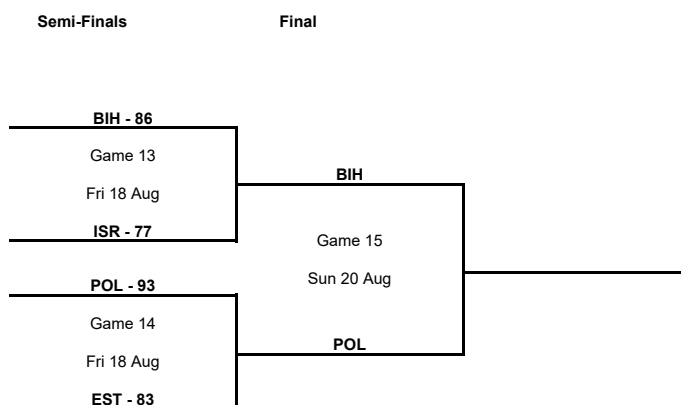

TOURNAMENT SUMMARY

Group Phase - Group A

Phase	Game No	Teams	Date	Start Time	Location	Attendance	Final	Q1	Q2	Q3	Q4
Group Phase	1	CZE vs EST	Sat 12 Aug	16:00	Tondiraba Ice Hall	3,654	77-74	23-23	19-16	14-17	21-18
	2	MKD vs ISR	Sat 12 Aug	19:00	Tondiraba Ice Hall	395	65-86	19-24	19-23	13-25	14-14
	3	ISR vs CZE	Sun 13 Aug	16:00	Tondiraba Ice Hall	602	80-67	16-12	28-19	12-14	24-22
	4	EST vs MKD	Sun 13 Aug	19:00	Tondiraba Ice Hall	3,450	83-59	25-7	19-15	21-22	18-15
	5	CZE vs MKD	Tue 15 Aug	16:00	Tondiraba Ice Hall	673	94-82	19-16	26-23	26-19	23-24
	6	ISR vs EST	Tue 15 Aug	19:00	Tondiraba Ice Hall	4,834	65-67	12-20	22-16	16-16	15-15

Group A						Games			Points		Diff.	Bonus / Penalty	Class. Points
Rank		ISR	EST	CZE	MKD	Played	Won	Lost	For	Agn			
1	ISR		65-67	80-67	86-65	3	2	1	231	199	+32		5
2	EST	67-65		74-77	83-59	3	2	1	224	201	+23		5
3	CZE	67-80	77-74		94-82	3	2	1	238	236	+2		5
4	MKD	65-86	59-83	82-94		3	0	3	206	263	-57		3

Group Phase - Group B

Phase	Game No	Teams	Date	Start Time	Location	Attendance	Final	Q1	Q2	Q3	Q4
Group Phase	2	POL vs HUN	Sun 13 Aug	13:30	Arena Gliwice	3,082	83-81	19-19	19-13	21-28	24-21
	1	POR vs BIH	Sun 13 Aug	16:30	Arena Gliwice	1,263	75-84	24-17	16-20	14-21	21-26
	3	HUN vs POR	Mon 14 Aug	17:30	Arena Gliwice	919	74-86	21-22	21-26	23-19	9-19
	4	BIH vs POL	Mon 14 Aug	20:30	Arena Gliwice	2,859	76-85	19-27	18-23	18-20	21-15
	5	POR vs POL	Wed 16 Aug	18:00	Arena Gliwice	2,754	65-78	10-17	14-18	17-18	24-25
	6	HUN vs BIH	Wed 16 Aug	21:00	Arena Gliwice	764	78-103	16-36	12-21	24-26	26-20

Group B						Games			Points		Diff.	Bonus / Penalty	Class. Points
Rank		POL	BIH	POR	HUN	Played	Won	Lost	For	Agn			
1	POL		85-76	78-65	83-81	3	3	0	246	222	+24		6
2	BIH	76-85		84-75	103-78	3	2	1	263	238	+25		5
3	POR	65-78	75-84		86-74	3	1	2	226	236	-10		4
4	HUN	81-83	78-103	74-86		3	0	3	233	272	-39		3

Semi-Finals

Phase	Game No	Teams	Date	Start Time	Location	Attendance	Final	Q1	Q2	Q3	Q4
Semi-Finals	A	POL vs EST	Fri 18 Aug	17:30	Arena Gliwice	2,945	93-83	22-18	19-17	22-21	30-27
		BIH vs ISR	Fri 18 Aug	20:30	Arena Gliwice	1,260	86-77	20-22	16-11	23-19	27-25

Final

Phase	Game No	Teams	Date	Start Time	Location	Attendance	Final		
Final	A	BIH vs POL	Sun 20 Aug	14:15	Arena Gliwice				

Legend :							
Class.	Classification	Diff.	Difference	DSQ	Disqualified	GP	Games played
OTx	Overtime	Qx	Quarter Time	W/L	Win/Loss		

GLOBAL PARTNERS

TOURNAMENT SUMMARY

GLOBAL PARTNERS