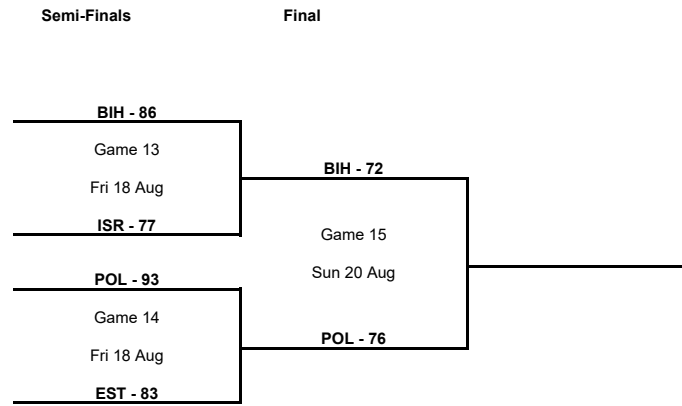

TOURNAMENT SUMMARY

Group Phase - Group A

Phase	Game No	Teams	Date	Start Time	Location	Attendance	Final	Q1	Q2	Q3	Q4
Group Phase	1	CZE vs EST	Sat 12 Aug	16:00	Tondiraba Ice Hall	3,654	77-74	23-23	19-16	14-17	21-18
	2	MKD vs ISR	Sat 12 Aug	19:00	Tondiraba Ice Hall	395	65-86	19-24	19-23	13-25	14-14
	3	ISR vs CZE	Sun 13 Aug	16:00	Tondiraba Ice Hall	602	80-67	16-12	28-19	12-14	24-22
	4	EST vs MKD	Sun 13 Aug	19:00	Tondiraba Ice Hall	3,450	83-59	25-7	19-15	21-22	18-15
	5	CZE vs MKD	Tue 15 Aug	16:00	Tondiraba Ice Hall	673	94-82	19-16	26-23	26-19	23-24
	6	ISR vs EST	Tue 15 Aug	19:00	Tondiraba Ice Hall	4,834	65-67	12-20	22-16	16-16	15-15

Group A						Games			Points		Diff.	Bonus / Penalty	Class. Points
Rank		ISR	EST	CZE	MKD	Played	Won	Lost	For	Agn			
1	ISR		65-67	80-67	86-65	3	2	1	231	199	+32		5
2	EST	67-65		74-77	83-59	3	2	1	224	201	+23		5
3	CZE	67-80	77-74		94-82	3	2	1	238	236	+2		5
4	MKD	65-86	59-83	82-94		3	0	3	206	263	-57		3

Group Phase - Group B

Phase	Game No	Teams	Date	Start Time	Location	Attendance	Final	Q1	Q2	Q3	Q4
Group Phase	2	POL vs HUN	Sun 13 Aug	13:30	Arena Gliwice	3,082	83-81	19-19	19-13	21-28	24-21
	1	POR vs BIH	Sun 13 Aug	16:30	Arena Gliwice	1,263	75-84	24-17	16-20	14-21	21-26
	3	HUN vs POR	Mon 14 Aug	17:30	Arena Gliwice	919	74-86	21-22	21-26	23-19	9-19
	4	BIH vs POL	Mon 14 Aug	20:30	Arena Gliwice	2,859	76-85	19-27	18-23	18-20	21-15
	5	POR vs POL	Wed 16 Aug	18:00	Arena Gliwice	2,754	65-78	10-17	14-18	17-18	24-25
	6	HUN vs BIH	Wed 16 Aug	21:00	Arena Gliwice	764	78-103	16-36	12-21	24-26	26-20

Group B						Games			Points		Diff.	Bonus / Penalty	Class. Points
Rank		POL	BIH	POR	HUN	Played	Won	Lost	For	Agn			
1	POL		85-76	78-65	83-81	3	3	0	246	222	+24		6
2	BIH	76-85		84-75	103-78	3	2	1	263	238	+25		5
3	POR	65-78	75-84		86-74	3	1	2	226	236	-10		4
4	HUN	81-83	78-103	74-86		3	0	3	233	272	-39		3

Semi-Finals

Phase	Game No	Teams	Date	Start Time	Location	Attendance	Final	Q1	Q2	Q3	Q4
Semi-Finals	A	POL vs EST	Fri 18 Aug	17:30	Arena Gliwice	2,945	93-83	22-18	19-17	22-21	30-27
		BIH vs ISR	Fri 18 Aug	20:30	Arena Gliwice	1,260	86-77	20-22	16-11	23-19	27-25

Final

Phase	Game No	Teams	Date	Start Time	Location	Attendance	Final	Q1	Q2	Q3	Q4
Final	A	BIH vs POL	Sun 20 Aug	14:15	Arena Gliwice	5,256	72-76	23-23	16-17	15-14	18-22

Legend :							
Class.	Classification	Diff.	Difference	DSQ	Disqualified	GP	Games played
OTx	Overtime	Qx	Quarter Time	W/L	Win/Loss		

GLOBAL PARTNERS

TOURNAMENT SUMMARY

GLOBAL PARTNERS