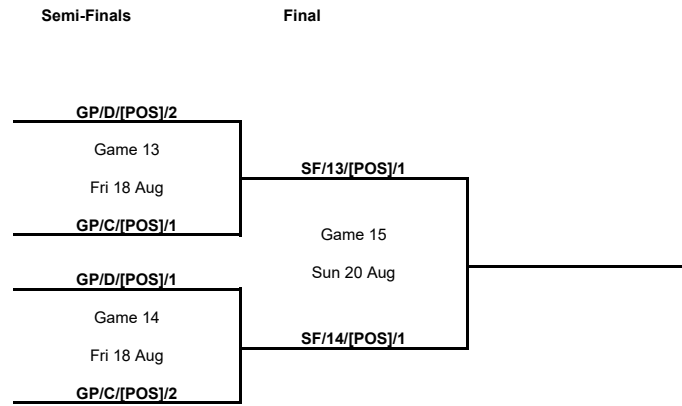

TOURNAMENT SUMMARY

Group Phase - Group C

Phase	Game No	Teams	Date	Start Time	Location	Attendance	Final		Q1	Q2	Q3	Q4	OT1
Group Phase	2	UKR vs BUL	Sat 12 Aug	17:00	Sinan Erdem Arena	1,550	80-71		27-10	13-19	15-19	13-20	12-3
	1	TUR vs ISL	Sat 12 Aug	20:00	Sinan Erdem Arena	9,500	99-72		20-17	34-14	24-20	21-21	
	4	ISL vs UKR	Sun 13 Aug	18:00	Sinan Erdem Arena	1,000	69-82		18-17	16-26	16-23	19-16	
	3	BUL vs TUR	Sun 13 Aug	20:45	Sinan Erdem Arena	6,555	66-104		13-28	9-24	26-29	18-23	
	6	BUL vs ISL	Tue 15 Aug	17:00	Sinan Erdem Arena								
	5	TUR vs UKR	Tue 15 Aug	20:00	Sinan Erdem Arena								

Group C						Games			Points		Diff.	Bonus / Penalty	Class. Points
Rank		TUR	UKR	ISL	BUL	Played	Won	Lost	For	Agn			
1	TUR		15 Aug	99-72	104-66	2	2	0	203	138	+65		4
2	UKR	15 Aug		82-69	80-71	2	2	0	162	140	+22		4
3	ISL	72-99	69-82		15 Aug	2	0	2	141	181	-40		2
4	BUL	66-104	71-80	15 Aug		2	0	2	137	184	-47		2

Group Phase - Group D

Phase	Game No	Teams	Date	Start Time	Location	Attendance	Final		Q1	Q2	Q3	Q4	OT1
Group Phase	1	NED vs SWE	Sun 13 Aug	12:30	Sinan Erdem Arena	100	89-91		20-18	19-21	22-27	20-15	8-10
	2	CRO vs BEL	Sun 13 Aug	15:15	Sinan Erdem Arena	500	86-55		18-8	21-10	30-13	17-24	
	3	BEL vs NED	Mon 14 Aug	17:00	Sinan Erdem Arena								
	4	SWE vs CRO	Mon 14 Aug	20:00	Sinan Erdem Arena								
	5	NED vs CRO	Wed 16 Aug	17:00	Sinan Erdem Arena								
	6	BEL vs SWE	Wed 16 Aug	20:00	Sinan Erdem Arena								

Group D						Games			Points		Diff.	Bonus / Penalty	Class. Points
Rank		CRO	SWE	NED	BEL	Played	Won	Lost	For	Agn			
1	CRO		14 Aug	16 Aug	86-55	1	1	0	86	55	+31		2
2	SWE	14 Aug		91-89	16 Aug	1	1	0	91	89	+2		2
3	NED	16 Aug	89-91		14 Aug	1	0	1	89	91	-2		1
4	BEL	55-86	16 Aug	14 Aug		1	0	1	55	86	-31		1

Semi-Finals

Phase	Game No	Teams	Date	Start Time	Location	Attendance	Final	
Semi-Finals	A	GP/D/[POS]/1 vs GP/C/[POS]/2	Fri 18 Aug	00:00	Sinan Erdem Arena			
		GP/D/[POS]/2 vs GP/C/[POS]/1	Fri 18 Aug	00:00	Sinan Erdem Arena			

Final

Phase	Game No	Teams	Date	Start Time	Location	Attendance	Final	
Final	A	SF/13/[POS]/1 vs SF/14/[POS]/1	Sun 20 Aug	20:00	Sinan Erdem Arena			

Legend :							
Class.	Classification	Diff.	Difference	DSQ	Disqualified	GP	Games played
OTx	Overtime	Qx	Quarter Time	W/L	Win/Loss		

GLOBAL PARTNERS

TOURNAMENT SUMMARY

GLOBAL PARTNERS