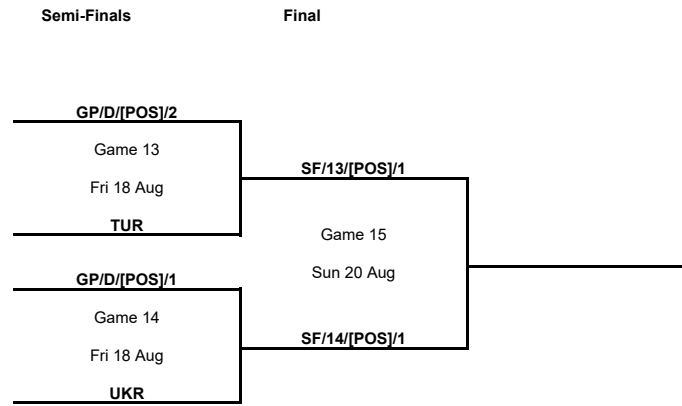

TOURNAMENT SUMMARY

Group Phase - Group C

Phase	Game No	Teams	Date	Start Time	Location	Attendance	Final	Q1	Q2	Q3	Q4	OT1
Group Phase	2	UKR vs BUL	Sat 12 Aug	17:00	Sinan Erdem Arena	1,550	80-71	27-10	13-19	15-19	13-20	12-3
	1	TUR vs ISL	Sat 12 Aug	20:00	Sinan Erdem Arena	9,500	99-72	20-17	34-14	24-20	21-21	
	4	ISL vs UKR	Sun 13 Aug	18:00	Sinan Erdem Arena	1,000	69-82	18-17	16-26	16-23	19-16	
	3	BUL vs TUR	Sun 13 Aug	20:45	Sinan Erdem Arena	6,555	66-104	13-28	9-24	26-29	18-23	
	6	BUL vs ISL	Tue 15 Aug	17:00	Sinan Erdem Arena	300	76-93	13-27	19-23	24-26	20-17	
	5	TUR vs UKR	Tue 15 Aug	20:00	Sinan Erdem Arena	7,784	85-72	25-25	24-16	21-14	15-17	

Group C						Games			Points		Diff.	Bonus / Penalty	Class. Points
Rank		TUR	UKR	ISL	BUL	Played	Won	Lost	For	Agn			
1	TUR		85-72	99-72	104-66	3	3	0	288	210	+78		6
2	UKR	72-85		82-69	80-71	3	2	1	234	225	+9		5
3	ISL	72-99	69-82		93-76	3	1	2	234	257	-23		4
4	BUL	66-104	71-80	76-93		3	0	3	213	277	-64		3

Group Phase - Group D

Phase	Game No	Teams	Date	Start Time	Location	Attendance	Final	Q1	Q2	Q3	Q4	OT1
Group Phase	1	NED vs SWE	Sun 13 Aug	12:30	Sinan Erdem Arena	100	89-91	20-18	19-21	22-27	20-15	8-10
	2	CRO vs BEL	Sun 13 Aug	15:15	Sinan Erdem Arena	500	86-55	18-8	21-10	30-13	17-24	
	3	BEL vs NED	Mon 14 Aug	17:00	Sinan Erdem Arena	100	76-78	16-20	12-25	27-12	21-21	
	4	SWE vs CRO	Mon 14 Aug	20:00	Sinan Erdem Arena	100	67-99	22-24	20-27	7-21	18-27	
	5	NED vs CRO	Wed 16 Aug	17:00	Sinan Erdem Arena							
	6	BEL vs SWE	Wed 16 Aug	20:00	Sinan Erdem Arena							

Group D						Games			Points		Diff.	Bonus / Penalty	Class. Points
Rank		CRO	SWE	NED	BEL	Played	Won	Lost	For	Agn			
1	CRO		99-67	16 Aug	86-55	2	2	0	185	122	+63		4
2	SWE	67-99		91-89	16 Aug	2	1	1	158	188	-30		3
3	NED	16 Aug	89-91		78-76	2	1	1	167	167	+0		3
4	BEL	55-86	16 Aug	76-78		2	0	2	131	164	-33		2

Semi-Finals

Phase	Game No	Teams	Date	Start Time	Location	Attendance	Final
Semi-Finals	A	GP/D/[POS]/1 vs UKR	Fri 18 Aug	00:00	Sinan Erdem Arena		
		GP/D/[POS]/2 vs TUR	Fri 18 Aug	00:00	Sinan Erdem Arena		

Final

Phase	Game No	Teams	Date	Start Time	Location	Attendance	Final
Final	A	SF/13/[POS]/1 vs SF/14/[POS]/1	Sun 20 Aug	20:00	Sinan Erdem Arena		

Legend :	Classification	Diff.	Difference	DSQ	Disqualified	GP	Games played
OTx	Overtime	Qx	Quarter Time	W/L	Win/Loss		

TOURNAMENT SUMMARY

GLOBAL PARTNERS