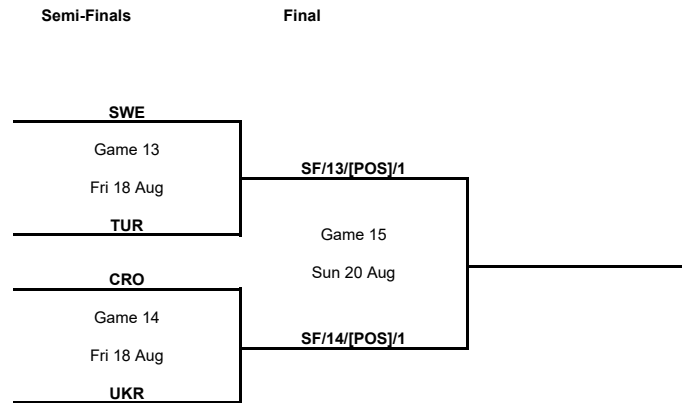

TOURNAMENT SUMMARY

Group Phase - Group C

Phase	Game No	Teams	Date	Start Time	Location	Attendance	Final	Q1	Q2	Q3	Q4	OT1
Group Phase	2	UKR vs BUL	Sat 12 Aug	17:00	Sinan Erdem Arena	1,550	80-71	27-10	13-19	15-19	13-20	12-3
	1	TUR vs ISL	Sat 12 Aug	20:00	Sinan Erdem Arena	9,500	99-72	20-17	34-14	24-20	21-21	
	4	ISL vs UKR	Sun 13 Aug	18:00	Sinan Erdem Arena	1,000	69-82	18-17	16-26	16-23	19-16	
	3	BUL vs TUR	Sun 13 Aug	20:45	Sinan Erdem Arena	6,555	66-104	13-28	9-24	26-29	18-23	
	6	BUL vs ISL	Tue 15 Aug	17:00	Sinan Erdem Arena	300	76-93	13-27	19-23	24-26	20-17	
	5	TUR vs UKR	Tue 15 Aug	20:00	Sinan Erdem Arena	7,784	85-72	25-25	24-16	21-14	15-17	

Group C						Games			Points		Diff.	Bonus / Penalty	Class. Points
Rank		TUR	UKR	ISL	BUL	Played	Won	Lost	For	Agn			
1	TUR		85-72	99-72	104-66	3	3	0	288	210	+78		6
2	UKR	72-85		82-69	80-71	3	2	1	234	225	+9		5
3	ISL	72-99	69-82		93-76	3	1	2	234	257	-23		4
4	BUL	66-104	71-80	76-93		3	0	3	213	277	-64		3

Group Phase - Group D

Phase	Game No	Teams	Date	Start Time	Location	Attendance	Final	Q1	Q2	Q3	Q4	OT1
Group Phase	1	NED vs SWE	Sun 13 Aug	12:30	Sinan Erdem Arena	100	89-91	20-18	19-21	22-27	20-15	8-10
	2	CRO vs BEL	Sun 13 Aug	15:15	Sinan Erdem Arena	500	86-55	18-8	21-10	30-13	17-24	
	3	BEL vs NED	Mon 14 Aug	17:00	Sinan Erdem Arena	100	76-78	16-20	12-25	27-12	21-21	
	4	SWE vs CRO	Mon 14 Aug	20:00	Sinan Erdem Arena	100	67-99	22-24	20-27	7-21	18-27	
	5	NED vs CRO	Wed 16 Aug	17:00	Sinan Erdem Arena	350	81-89	15-28	21-20	26-20	19-21	
	6	BEL vs SWE	Wed 16 Aug	20:00	Sinan Erdem Arena	150	78-79	23-18	21-25	21-22	13-14	

Group D						Games			Points		Diff.	Bonus / Penalty	Class. Points
Rank		CRO	SWE	NED	BEL	Played	Won	Lost	For	Agn			
1	CRO		99-67	89-81	86-55	3	3	0	274	203	+71		6
2	SWE	67-99		91-89	79-78	3	2	1	237	266	-29		5
3	NED	81-89	89-91		78-76	3	1	2	248	256	-8		4
4	BEL	55-86	78-79	76-78		3	0	3	209	243	-34		3

Semi-Finals

Phase	Game No	Teams	Date	Start Time	Location	Attendance	Final
Semi-Finals	A	CRO vs UKR	Fri 18 Aug	00:00	Sinan Erdem Arena		
		SWE vs TUR	Fri 18 Aug	00:00	Sinan Erdem Arena		

Final

Phase	Game No	Teams	Date	Start Time	Location	Attendance	Final
Final	A	SF/13/[POS]/1 vs SF/14/[POS]/1	Sun 20 Aug	20:00	Sinan Erdem Arena		

Legend :	Class.	Classification	Diff.	Difference	DSQ	Disqualified	GP	Games played
	OTx	Overtime	Qx	Quarter Time	W/L	Win/Loss		

GLOBAL PARTNERS

TOURNAMENT SUMMARY

GLOBAL PARTNERS