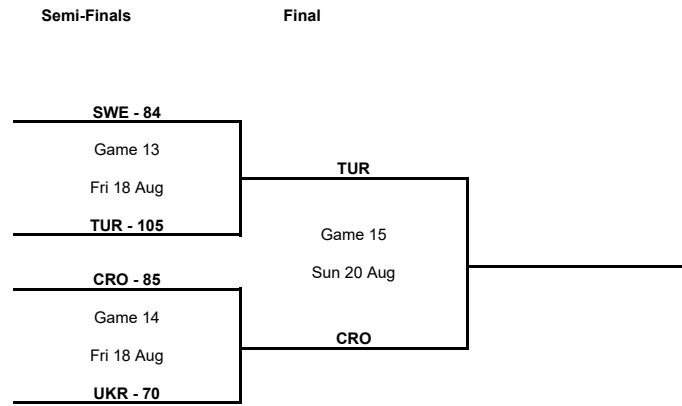

TOURNAMENT SUMMARY