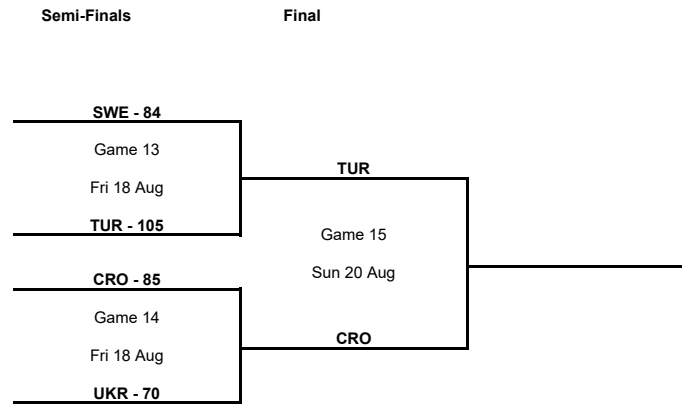

TOURNAMENT SUMMARY

Group Phase - Group C

Phase	Game No	Teams	Date	Start Time	Location	Attendance	Final	Q1	Q2	Q3	Q4	OT1
Group Phase	2	UKR vs BUL	Sat 12 Aug	17:00	Sinan Erdem Arena	1,550	80-71	27-10	13-19	15-19	13-20	12-3
	1	TUR vs ISL	Sat 12 Aug	20:00	Sinan Erdem Arena	9,500	99-72	20-17	34-14	24-20	21-21	
	4	ISL vs UKR	Sun 13 Aug	18:00	Sinan Erdem Arena	1,000	69-82	18-17	16-26	16-23	19-16	
	3	BUL vs TUR	Sun 13 Aug	20:45	Sinan Erdem Arena	6,555	66-104	13-28	9-24	26-29	18-23	
	6	BUL vs ISL	Tue 15 Aug	17:00	Sinan Erdem Arena	300	76-93	13-27	19-23	24-26	20-17	
	5	TUR vs UKR	Tue 15 Aug	20:00	Sinan Erdem Arena	7,784	85-72	25-25	24-16	21-14	15-17	

Group C						Games			Points		Diff.	Bonus / Penalty	Class. Points
Rank		TUR	UKR	ISL	BUL	Played	Won	Lost	For	Agn			
1	TUR		85-72	99-72	104-66	3	3	0	288	210	+78		6
2	UKR	72-85		82-69	80-71	3	2	1	234	225	+9		5
3	ISL	72-99	69-82		93-76	3	1	2	234	257	-23		4
4	BUL	66-104	71-80	76-93		3	0	3	213	277	-64		3

Group Phase - Group D

Phase	Game No	Teams	Date	Start Time	Location	Attendance	Final	Q1	Q2	Q3	Q4	OT1
Group Phase	1	NED vs SWE	Sun 13 Aug	12:30	Sinan Erdem Arena	100	89-91	20-18	19-21	22-27	20-15	8-10
	2	CRO vs BEL	Sun 13 Aug	15:15	Sinan Erdem Arena	500	86-55	18-8	21-10	30-13	17-24	
	3	BEL vs NED	Mon 14 Aug	17:00	Sinan Erdem Arena	100	76-78	16-20	12-25	27-12	21-21	
	4	SWE vs CRO	Mon 14 Aug	20:00	Sinan Erdem Arena	100	67-99	22-24	20-27	7-21	18-27	
	5	NED vs CRO	Wed 16 Aug	17:00	Sinan Erdem Arena	350	81-89	15-28	21-20	26-20	19-21	
	6	BEL vs SWE	Wed 16 Aug	20:00	Sinan Erdem Arena	150	78-79	23-18	21-25	21-22	13-14	

Group D						Games			Points		Diff.	Bonus / Penalty	Class. Points
Rank		CRO	SWE	NED	BEL	Played	Won	Lost	For	Agn			
1	CRO		99-67	89-81	86-55	3	3	0	274	203	+71		6
2	SWE	67-99		91-89	79-78	3	2	1	237	266	-29		5
3	NED	81-89	89-91		78-76	3	1	2	248	256	-8		4
4	BEL	55-86	78-79	76-78		3	0	3	209	243	-34		3

Semi-Finals

Phase	Game No	Teams	Date	Start Time	Location	Attendance	Final	Q1	Q2	Q3	Q4
Semi-Finals	A	CRO vs UKR	Fri 18 Aug	17:00	Sinan Erdem Arena	2,500	85-70	24-17	18-19	26-16	17-18
		SWE vs TUR	Fri 18 Aug	20:00	Sinan Erdem Arena	10,000	84-105	19-26	23-30	15-24	27-25

Final

Phase	Game No	Teams	Date	Start Time	Location	Attendance	Final
Final	A	TUR vs CRO	Sun 20 Aug	20:00	Sinan Erdem Arena		

Legend :							
Class.	Classification	Diff.	Difference	DSQ	Disqualified	GP	Games played
OTx	Overtime	Qx	Quarter Time	W/L	Win/Loss		

GLOBAL PARTNERS

TOURNAMENT SUMMARY

GLOBAL PARTNERS