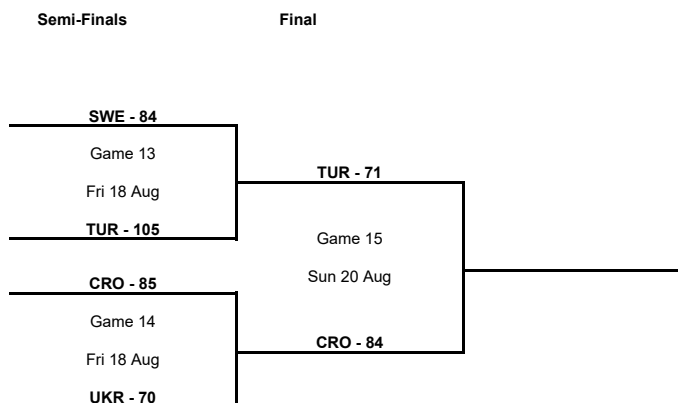

TOURNAMENT SUMMARY

Group Phase - Group C

Phase	Game No	Teams	Date	Start Time	Location	Attendance	Final	Q1	Q2	Q3	Q4	OT1
Group Phase	2	UKR vs BUL	Sat 12 Aug	17:00	Sinan Erdem Arena	1,550	80-71	27-10	13-19	15-19	13-20	12-3
	1	TUR vs ISL	Sat 12 Aug	20:00	Sinan Erdem Arena	9,500	99-72	20-17	34-14	24-20	21-21	
	4	ISL vs UKR	Sun 13 Aug	18:00	Sinan Erdem Arena	1,000	69-82	18-17	16-26	16-23	19-16	
	3	BUL vs TUR	Sun 13 Aug	20:45	Sinan Erdem Arena	6,555	66-104	13-28	9-24	26-29	18-23	
	6	BUL vs ISL	Tue 15 Aug	17:00	Sinan Erdem Arena	300	76-93	13-27	19-23	24-26	20-17	
	5	TUR vs UKR	Tue 15 Aug	20:00	Sinan Erdem Arena	7,784	85-72	25-25	24-16	21-14	15-17	

Group C						Games			Points		Diff.	Bonus / Penalty	Class. Points
Rank	Team	TUR	UKR	ISL	BUL	Played	Won	Lost	For	Agn			
1	TUR		85-72	99-72	104-66	3	3	0	288	210	+78		6
2	UKR	72-85		82-69	80-71	3	2	1	234	225	+9		5
3	ISL	72-99	69-82		93-76	3	1	2	234	257	-23		4
4	BUL	66-104	71-80	76-93		3	0	3	213	277	-64		3

Group Phase - Group D

Phase	Game No	Teams	Date	Start Time	Location	Attendance	Final	Q1	Q2	Q3	Q4	OT1
Group Phase	1	NED vs SWE	Sun 13 Aug	12:30	Sinan Erdem Arena	100	89-91	20-18	19-21	22-27	20-15	8-10
	2	CRO vs BEL	Sun 13 Aug	15:15	Sinan Erdem Arena	500	86-55	18-8	21-10	30-13	17-24	
	3	BEL vs NED	Mon 14 Aug	17:00	Sinan Erdem Arena	100	76-78	16-20	12-25	27-12	21-21	
	4	SWE vs CRO	Mon 14 Aug	20:00	Sinan Erdem Arena	100	67-99	22-24	20-27	7-21	18-27	
	5	NED vs CRO	Wed 16 Aug	17:00	Sinan Erdem Arena	350	81-89	15-28	21-20	26-20	19-21	
	6	BEL vs SWE	Wed 16 Aug	20:00	Sinan Erdem Arena	150	78-79	23-18	21-25	21-22	13-14	

Group D						Games			Points		Diff.	Bonus / Penalty	Class. Points
Rank	Team	CRO	SWE	NED	BEL	Played	Won	Lost	For	Agn			
1	CRO		99-67	89-81	86-55	3	3	0	274	203	+71		6
2	SWE	67-99		91-89	79-78	3	2	1	237	266	-29		5
3	NED	81-89	89-91		78-76	3	1	2	248	256	-8		4
4	BEL	55-86	78-79	76-78		3	0	3	209	243	-34		3

Semi-Finals

Phase	Game No	Teams	Date	Start Time	Location	Attendance	Final	Q1	Q2	Q3	Q4
Semi-Finals	A	CRO vs UKR	Fri 18 Aug	17:00	Sinan Erdem Arena	2,500	85-70	24-17	18-19	26-16	17-18
		SWE vs TUR	Fri 18 Aug	20:00	Sinan Erdem Arena	10,000	84-105	19-26	23-30	15-24	27-25

Final

Phase	Game No	Teams	Date	Start Time	Location	Attendance	Final	Q1	Q2	Q3	Q4
Final	A	TUR vs CRO	Sun 20 Aug	20:00	Sinan Erdem Arena	10,000	71-84	14-24	15-24	26-18	16-18

Legend :							
Class.	Classification	Diff.	Difference	DSQ	Disqualified	GP	Games played
OTx	Overtime	Qx	Quarter Time	W/L	Win/Loss		

GLOBAL PARTNERS

TOURNAMENT SUMMARY

GLOBAL PARTNERS