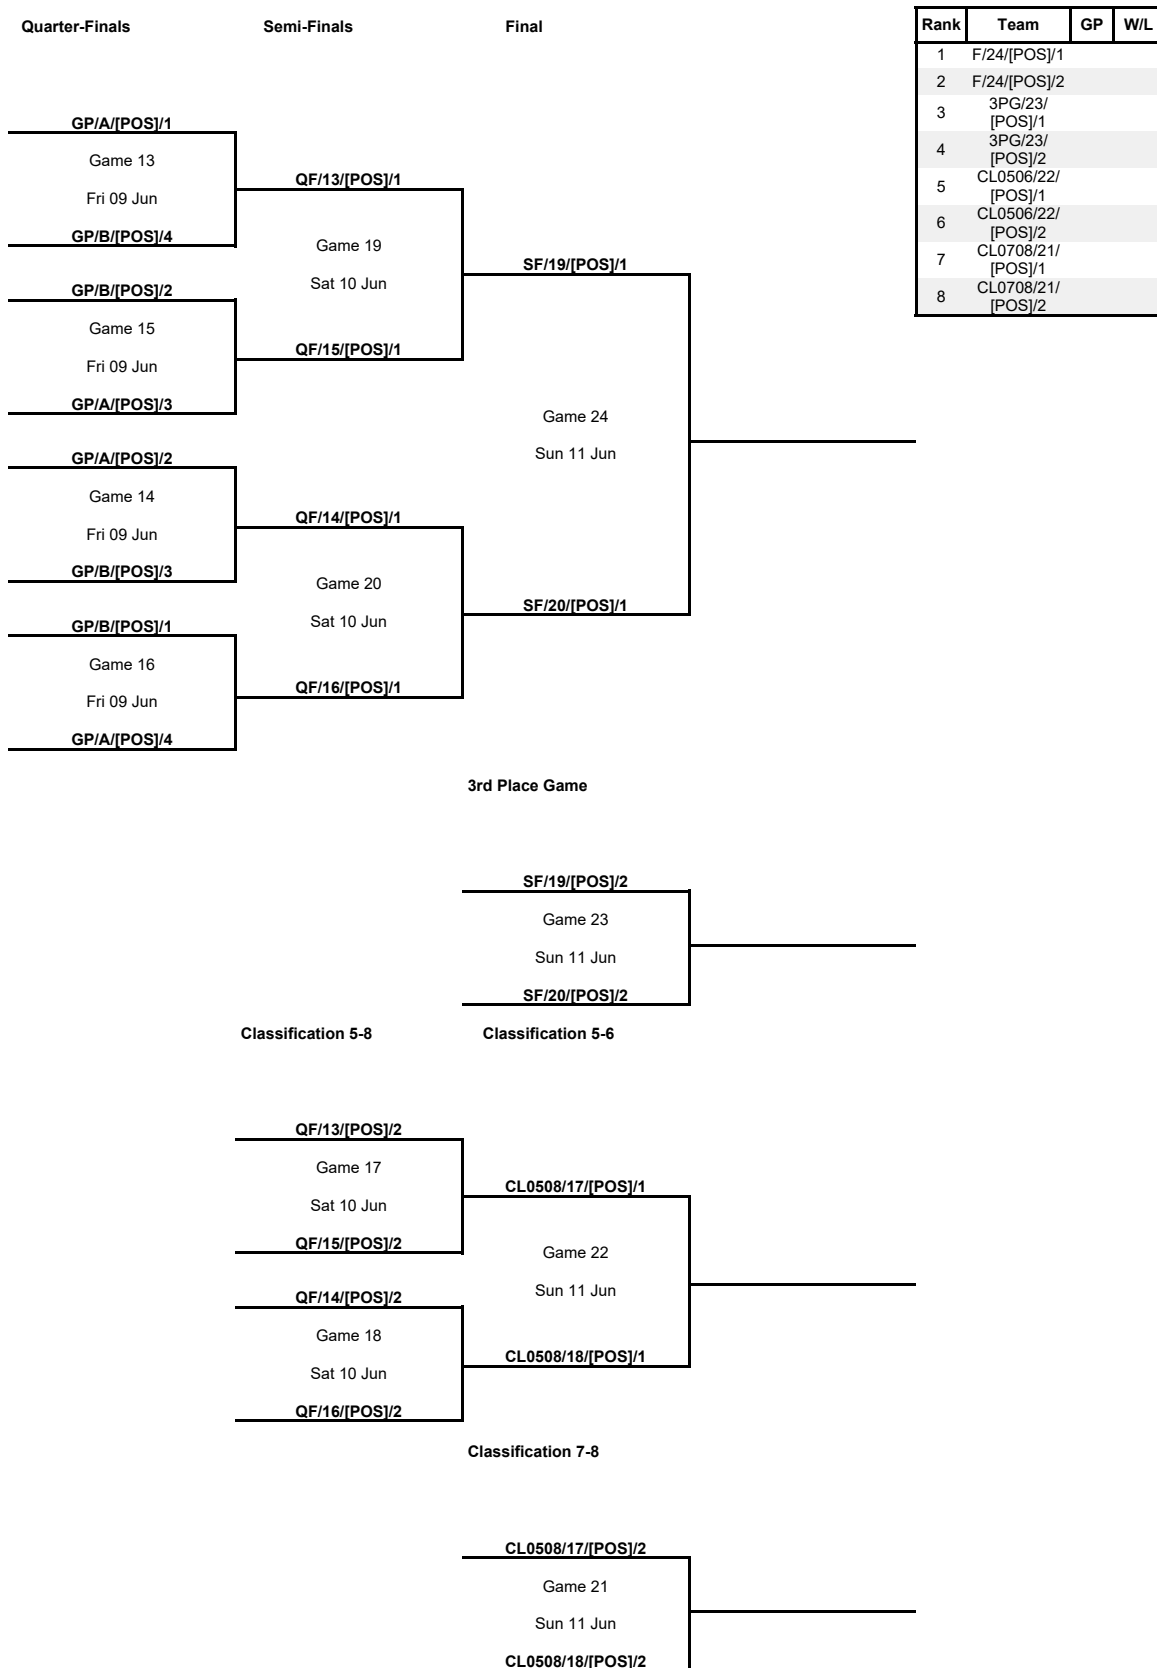

TOURNAMENT SUMMARY

Rank	Team	GP	W/L
1	F/24/[POS]/1		
2	F/24/[POS]/2		
3	3PG/23/[POS]/1		
4	3PG/23/[POS]/2		
5	CL0506/22/[POS]/1		
6	CL0506/22/[POS]/2		
7	CL0708/21/[POS]/1		
8	CL0708/21/[POS]/2