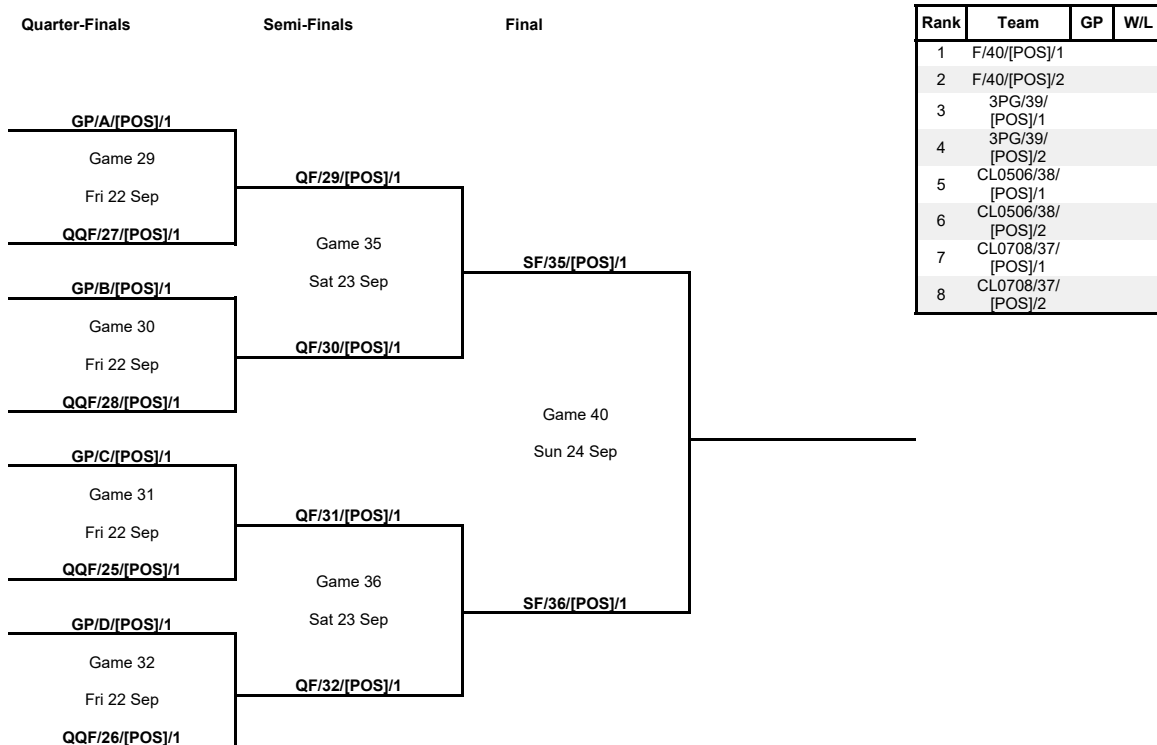

TOURNAMENT SUMMARY