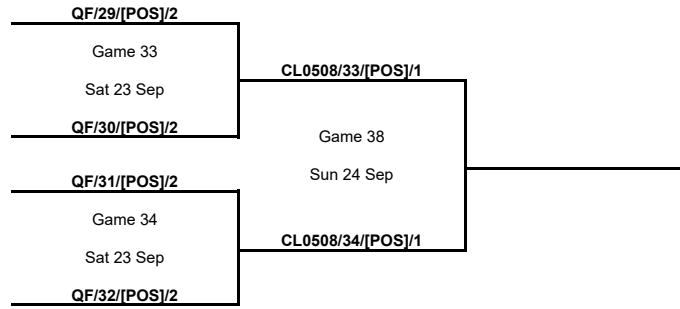

TOURNAMENT SUMMARY

Classification 5-8

Classification 5-6

Classification 7-8