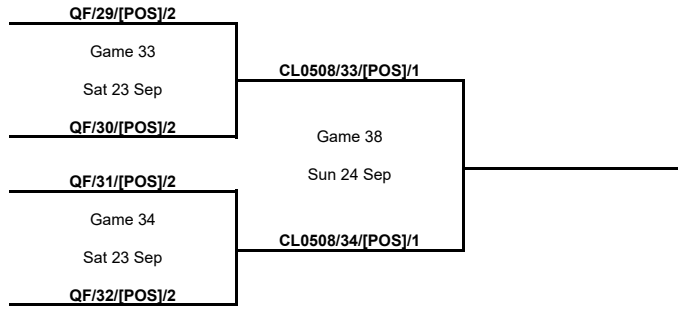

3rd Place Game

Phase	Game No	Teams	Date	Start Time	Location	Attendance	Final	
3rd Place Game	A	SF/35/[POS]/2 vs SF/36/[POS]/2	Sun 24 Sep	00:00	Al-Gharafa Sports Club Multi-Purpose Hall			

Final

Phase	Game No	Teams	Date	Start Time	Location	Attendance	Final	
Final	A	SF/35/[POS]/1 vs SF/36/[POS]/1	Sun 24 Sep	00:00	Al-Gharafa Sports Club Multi-Purpose Hall			

**TOURNAMENT SUMMARY**

**Classification 5-8**

**Classification 5-6**

**Classification 7-8**