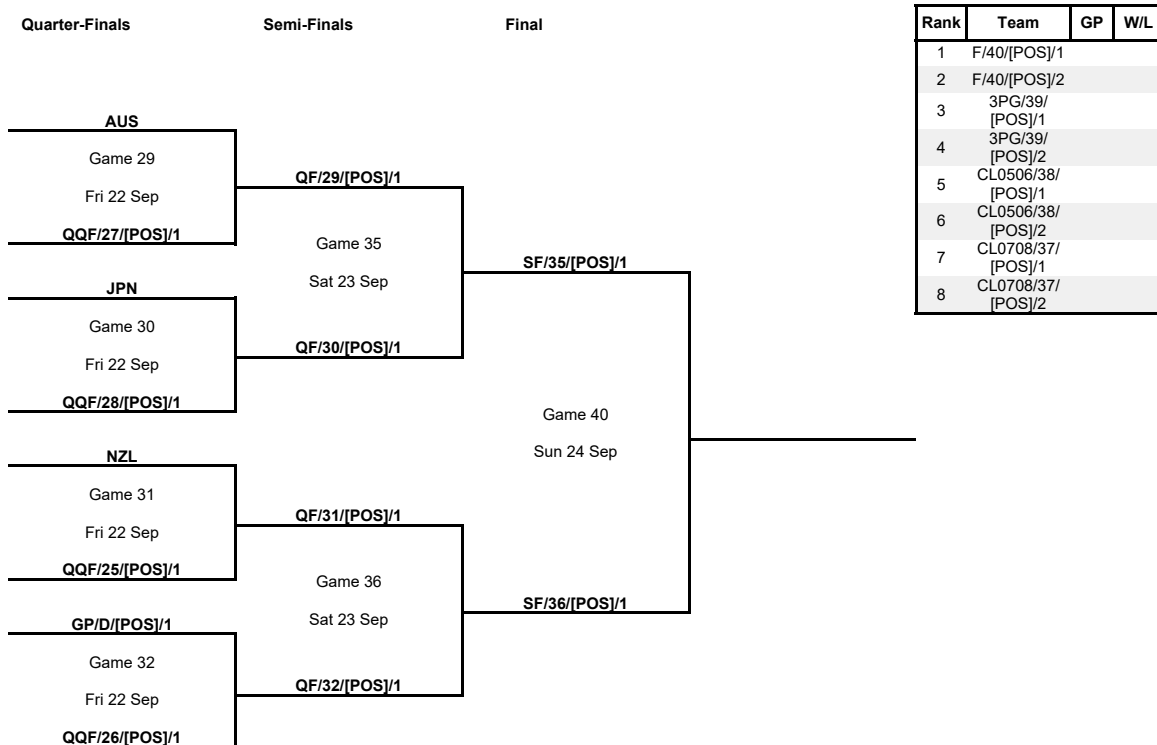

TOURNAMENT SUMMARY

Rank	Team	GP	W/L
1	F/40/[POS]/1		
2	F/40/[POS]/2		
3	3PG/39/[POS]/1		
4	3PG/39/[POS]/2		
5	CL0506/38/[POS]/1		
6	CL0506/38/[POS]/2		
7	CL0708/37/[POS]/1		
8	CL0708/37/[POS]/2