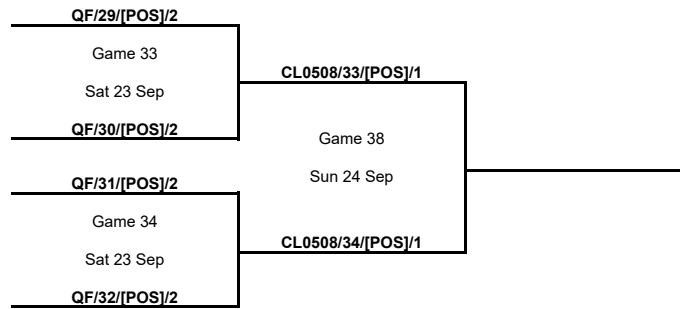

TOURNAMENT SUMMARY

Classification 5-8

Classification 5-6

Classification 7-8