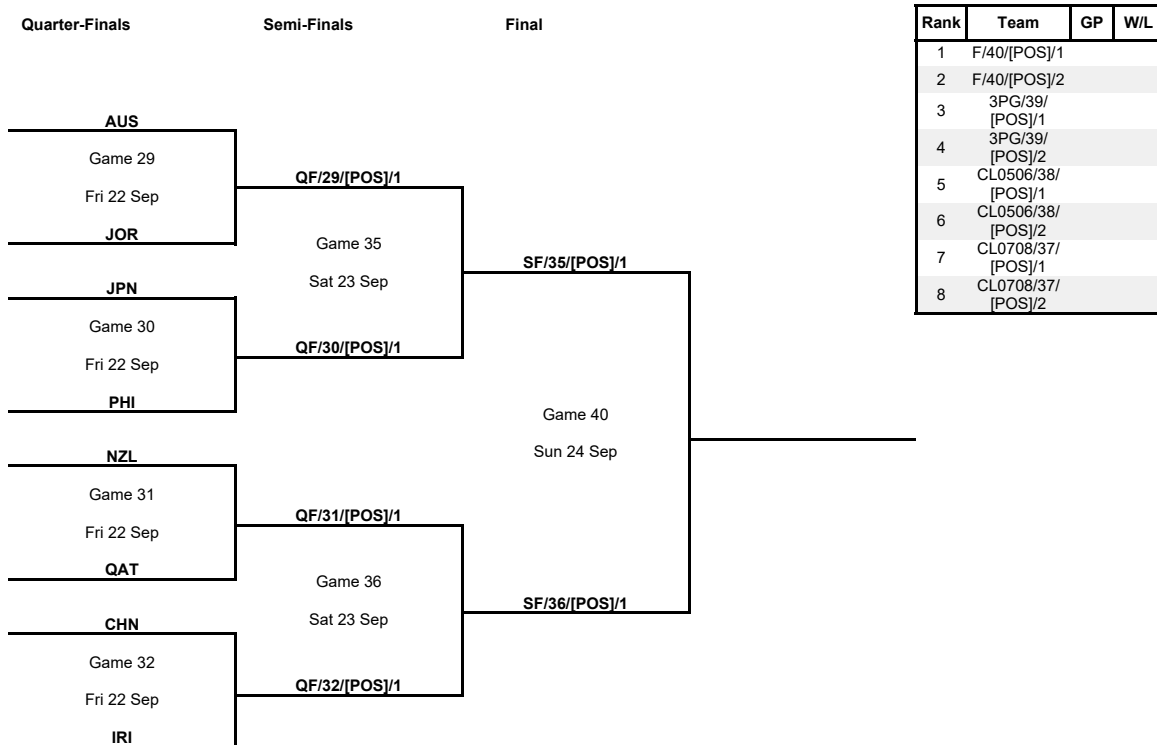

TOURNAMENT SUMMARY