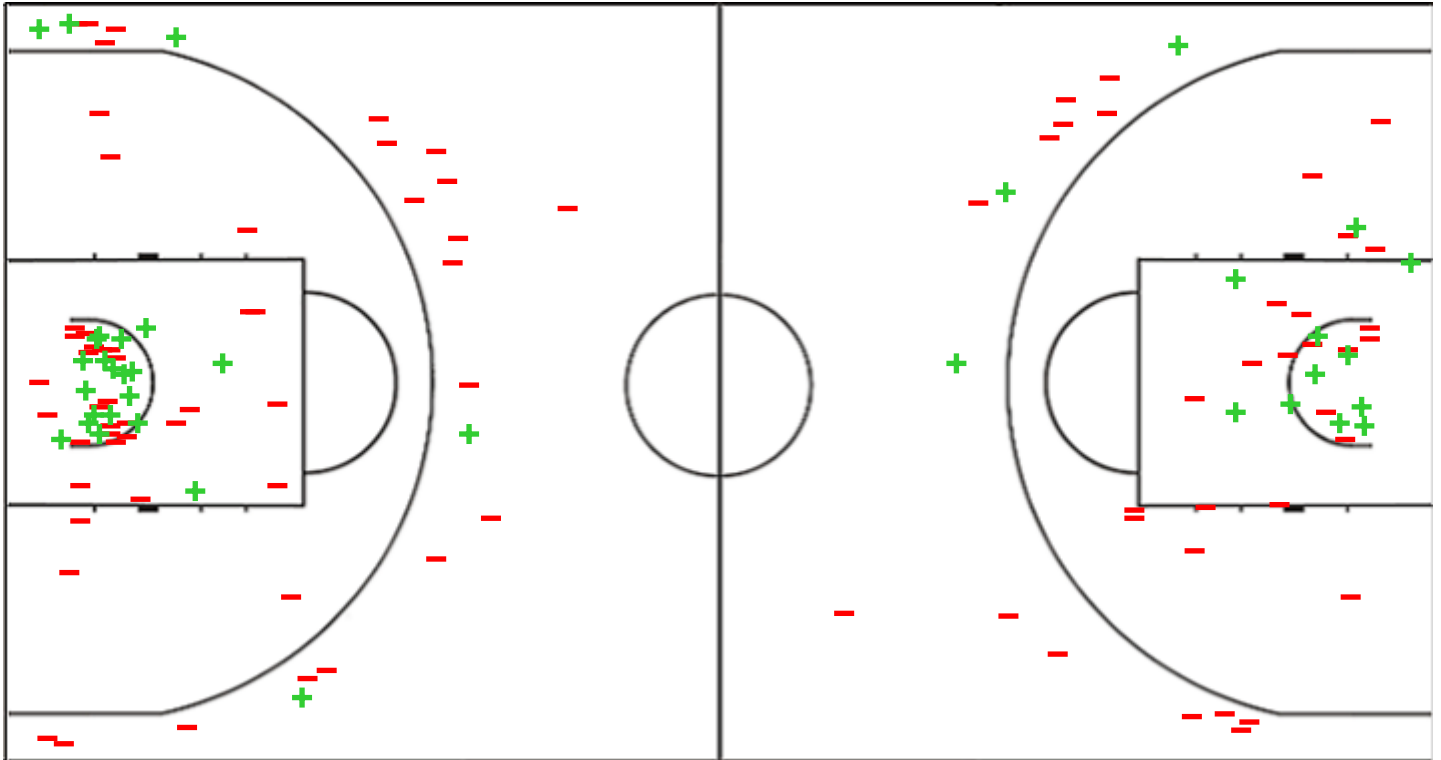

## Shot Chart

### CAN 69 vs 37 BRA

(20-13, 13-12, 23-6, 13-6)

Scoring by 5 min intervals:

	Q1		Q2		Q3		Q4	
<b>CAN</b>	13	20	31	33	43	56	66	69
<b>BRA</b>	2	13	17	25	28	31	33	37

CAN - Canada

BRA - Brazil

CAN	M / A	%
Fied Goals	24 / 76	32
2 Points	19 / 51	37
3 Points	5 / 25	20
Free Throws	16 / 26	62