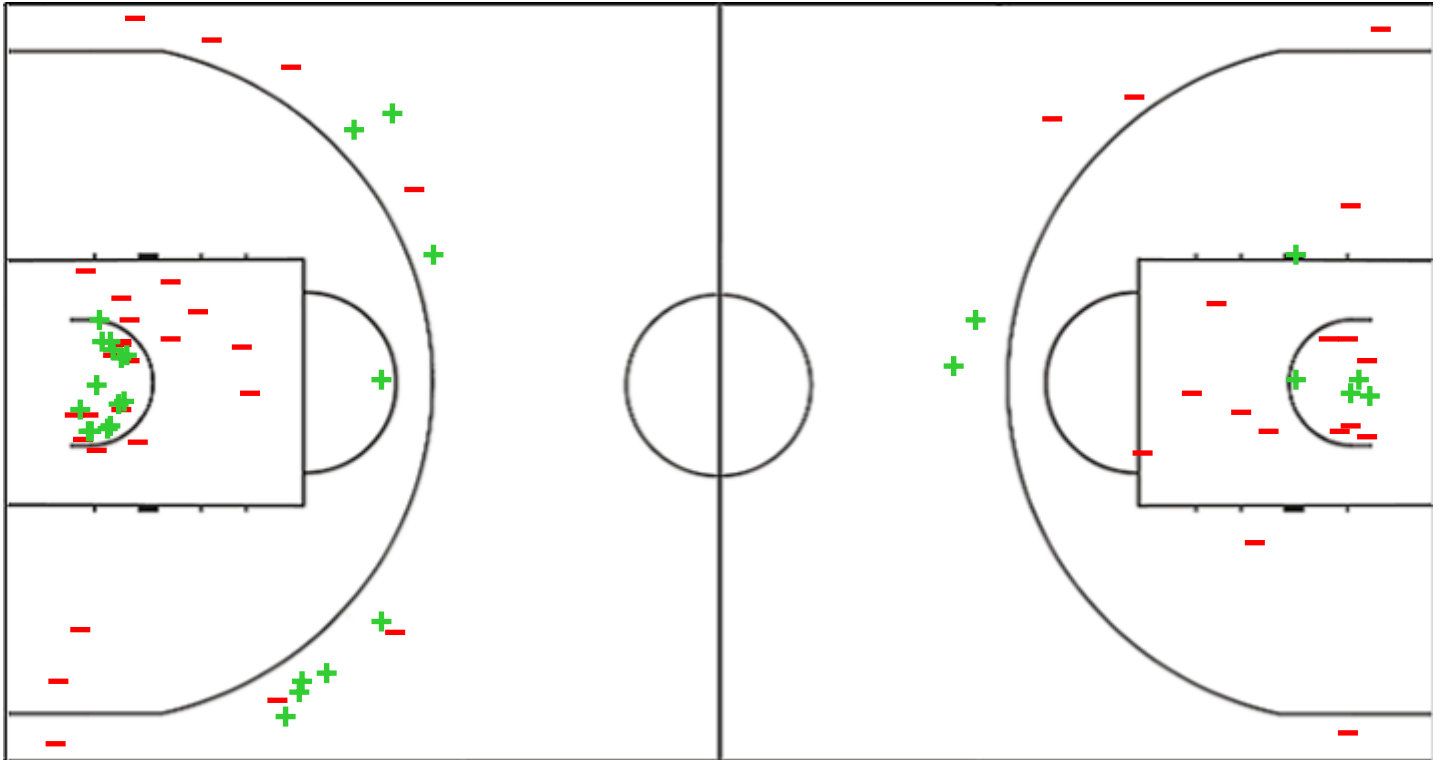

Shot Chart

CAN 90 vs 40 DOM

(30-12, 23-11, 23-2, 14-15)

Scoring by 5 min intervals:

	Q1		Q2		Q3	
CAN	15	30	43	53	64	64
DOM	4	12	18	23	23	23

CAN - Canada

DOM - Dominican Republic

CAN	M / A	%
Fied Goals	33 / 80	41
2 Points	25 / 60	42
3 Points	8 / 20	40
Free Throws	16 / 26	62

%	M / A	DOM
28	15 / 54	Fied Goals
31	12 / 39	2 Points
20	3 / 15	3 Points
44	7 / 16	Free Throws

Shot Chart

CAN 90 vs 40 DOM

(30-12, 23-11, 23-2, 14-15)

Scoring by 5 min intervals:

	Q1		Q2		Q3	
CAN	15	30	43	53	64	64
DOM	4	12	18	23	23	23