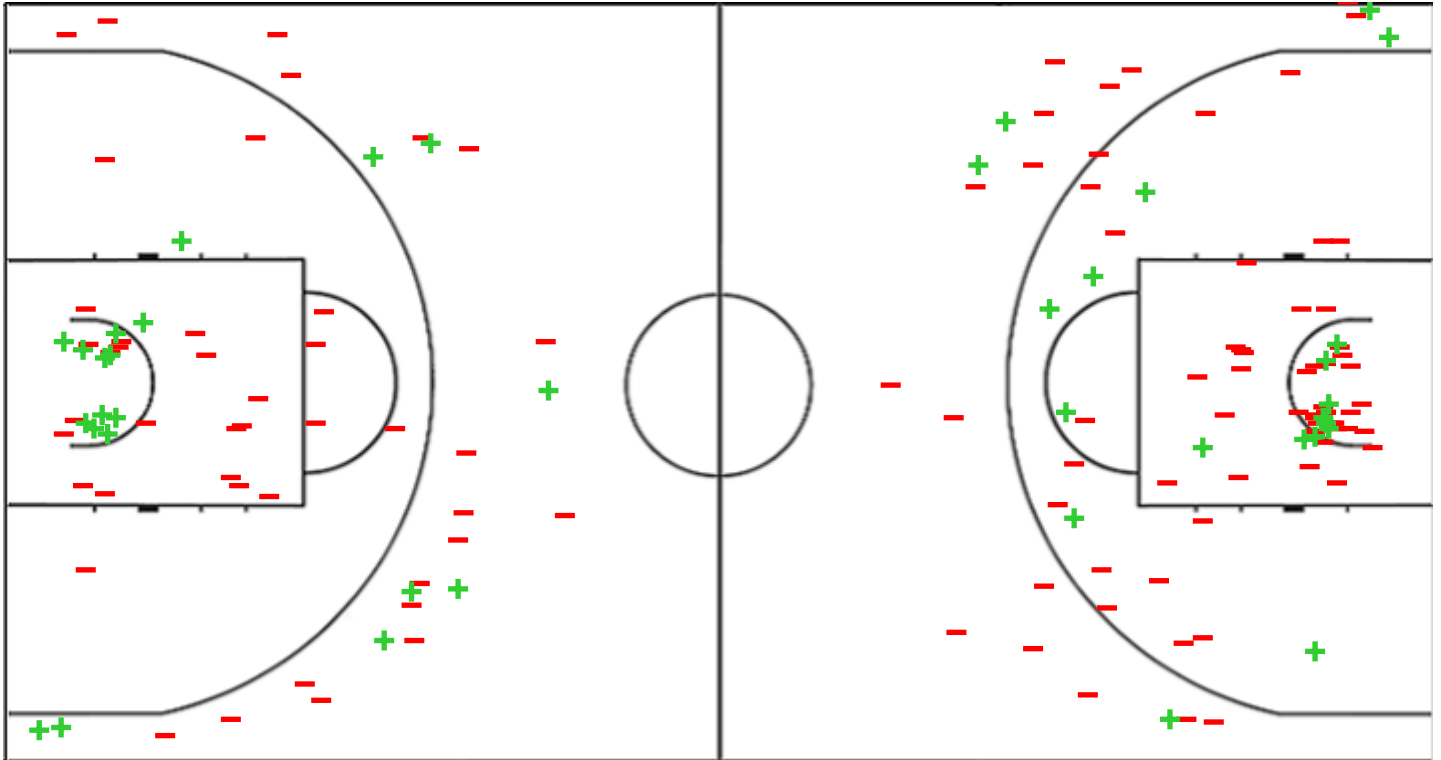

## Shot Chart

### BRA 71 vs 62 DOM

(25-13, 19-21, 20-9, 7-19)

Scoring by 5 min intervals:

	Q1		Q2		Q3		Q4	
<b>BRA</b>	13	25	33	44	62	64	64	71
<b>DOM</b>	3	13	27	34	39	43	50	62

BRA - Brazil

DOM - Dominican Republic

BRA	M / A	%
Fied Goals	20 / 63	32
2 Points	12 / 37	32
3 Points	8 / 26	31
Free Throws	23 / 35	66