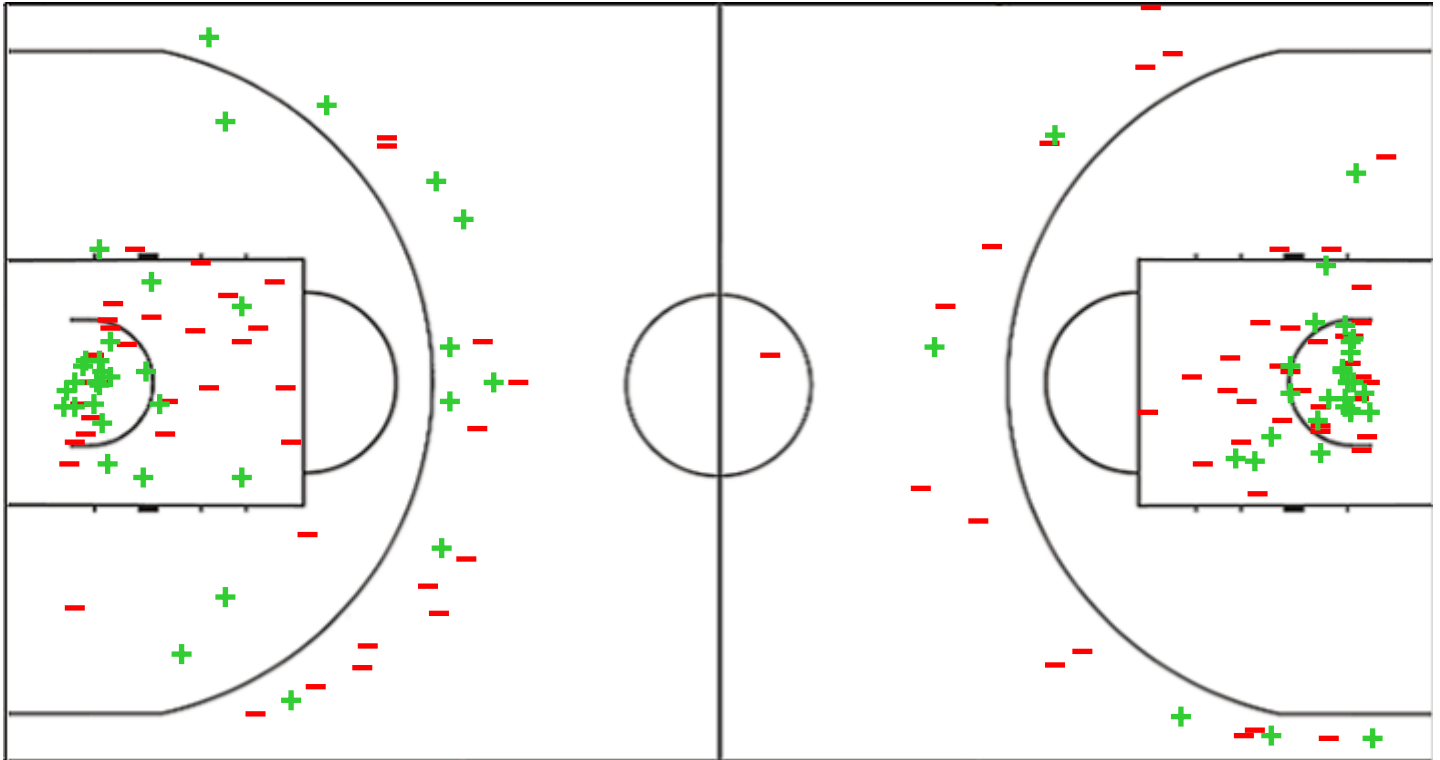

Shot Chart

TPE 85 vs 81 KOR

(24-22, 22-21, 16-20, 23-18)

Scoring by 5 min intervals:

	Q1		Q2		Q3		Q4	
TPE	8	24	33	46	54	62	71	85
KOR	8	22	35	43	57	63	72	81

TPE - Chinese Taipei

KOR - Republic of Korea

TPE	M / A	%
Fied Goals	34 / 74	46
2 Points	25 / 53	47
3 Points	9 / 21	43
Free Throws	8 / 11	73