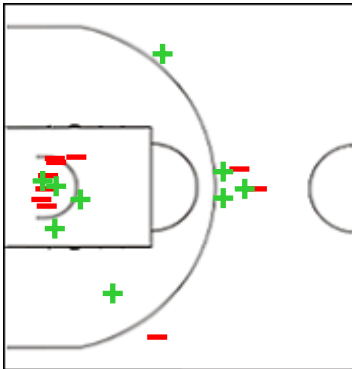

Shot Chart

TPE 85 vs 81 KOR

(24-22, 22-21, 16-20, 23-18)

Scoring by 5 min intervals:

	Q1		Q2		Q3		Q4	
TPE	8	24	33	46	54	62	71	85
KOR	8	22	35	43	57	63	72	81

TPE - Chinese Taipei

5 PAN Chen Chia Shan

	M / A	%
Fied Goals	9 / 19	47
2 Points	5 / 12	42
3 Points	4 / 7	57
Free Throws	2 / 2	100