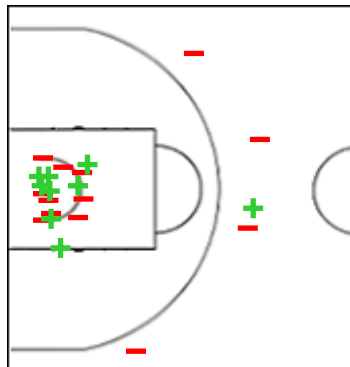

	M / A	%
Fied Goals	3 / 6	50
2 Points	3 / 5	60
3 Points	0 / 1	0
Free Throws	0 / 0	0

EVENT PARTNERS

Shot Chart

TPE 85 vs 81 KOR

(24-22, 22-21, 16-20, 23-18)

Scoring by 5 min intervals:

	Q1		Q2		Q3		Q4	
TPE	8	24	33	46	54	62	71	85
KOR	8	22	35	43	57	63	72	81

KOR - Republic of Korea

1 YANG Hyeun

	M / A	%
Fied Goals	2 / 5	40
2 Points	2 / 5	40
3 Points	0 / 0	0
Free Throws	0 / 2	0

3 HWANG Yoonseo

	M / A	%
Fied Goals	2 / 12	17
2 Points	2 / 8	25
3 Points	0 / 4	0
Free Throws	0 / 0	0

4 SONG Jihoo

	M / A	%
Fied Goals	0 / 1	0
2 Points	0 / 1	0
3 Points	0 / 0	0
Free Throws	0 / 0	0

6 LIM Yeonsoo

	M / A	%
Fied Goals	9 / 22	41
2 Points	8 / 17	47
3 Points	1 / 5	20
Free Throws	12 / 13	92

7 LEE Wonjung