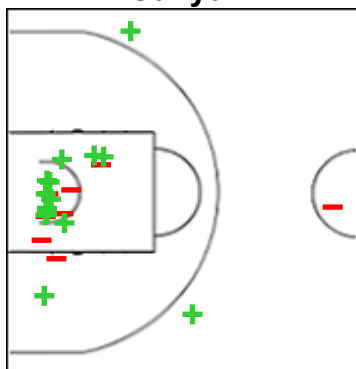

	M / A	%
Fied Goals	2 / 6	33
2 Points	2 / 6	33
3 Points	0 / 0	0
Free Throws	0 / 0	0

11 HWANG Hyeonjeong

	M / A	%
Fied Goals	2 / 9	22
2 Points	0 / 2	0
3 Points	2 / 7	29
Free Throws	0 / 0	0

EVENT PARTNERS

Shot Chart

TPE 85 vs 81 KOR

(24-22, 22-21, 16-20, 23-18)

Scoring by 5 min intervals:

	Q1		Q2		Q3		Q4	
TPE	8	24	33	46	54	62	71	85
KOR	8	22	35	43	57	63	72	81

KOR - Republic of Korea

17 LEE Gahyun

	M / A	%
Fied Goals	14 / 22	64
2 Points	12 / 19	63
3 Points	2 / 3	67
Free Throws	2 / 2	100