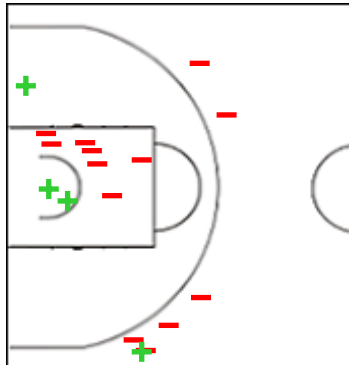

16 HIKO L'Oreal

	M / A	%
Fied Goals	4 / 17	24
2 Points	3 / 10	30
3 Points	1 / 7	14
Free Throws	0 / 2	0