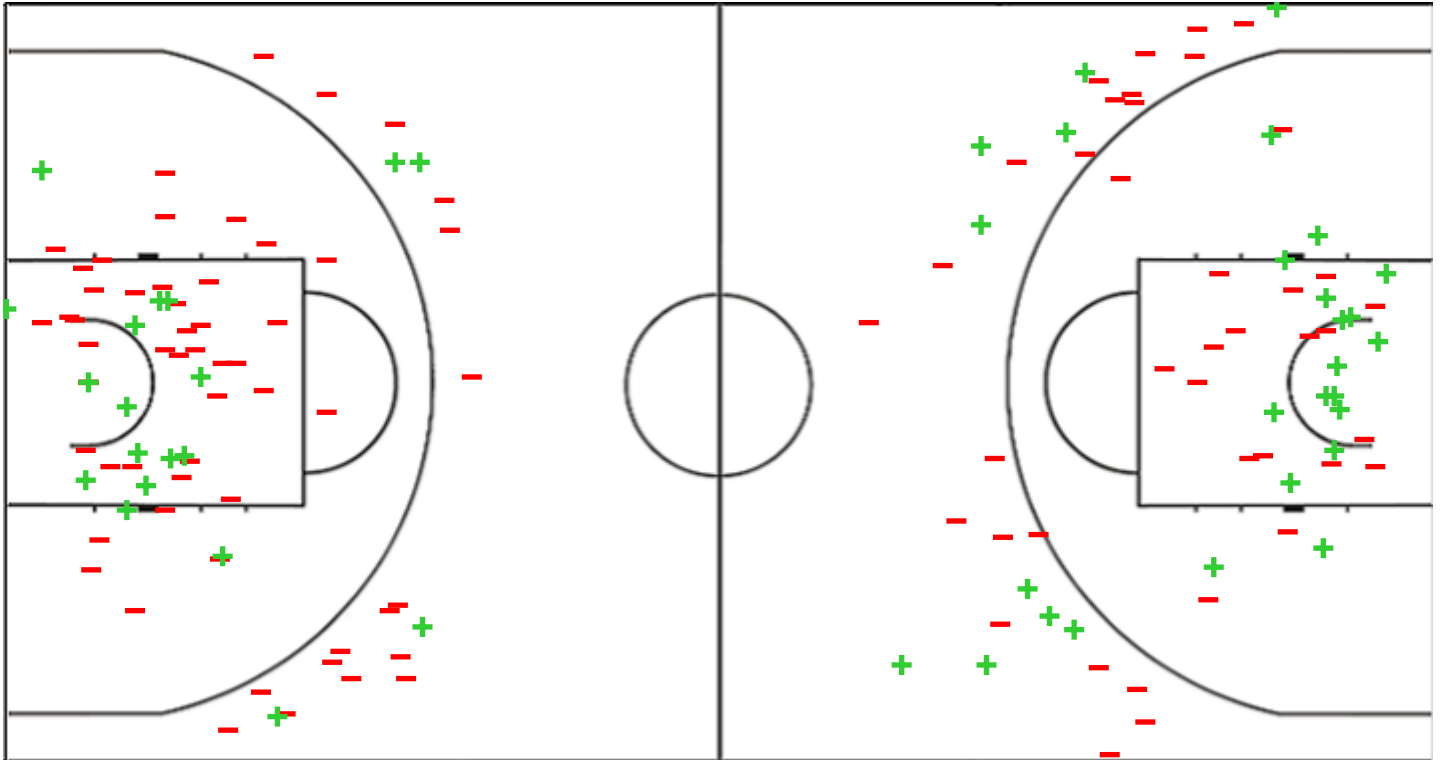

## Shot Chart

### SAM 51 vs 80 NZL

(14-20, 10-21, 15-27, 12-12)

Scoring by 5 min intervals:

	Q1		Q2		Q3		Q4	
<b>SAM</b>	8	14	18	24	31	39	43	51
<b>NZL</b>	8	20	24	41	52	68	70	80

SAM - Samoa

NZL - New Zealand

SAM	M / A	%
Fied Goals	19 / 76	25
2 Points	15 / 56	27
3 Points	4 / 20	20
Free Throws	9 / 14	64