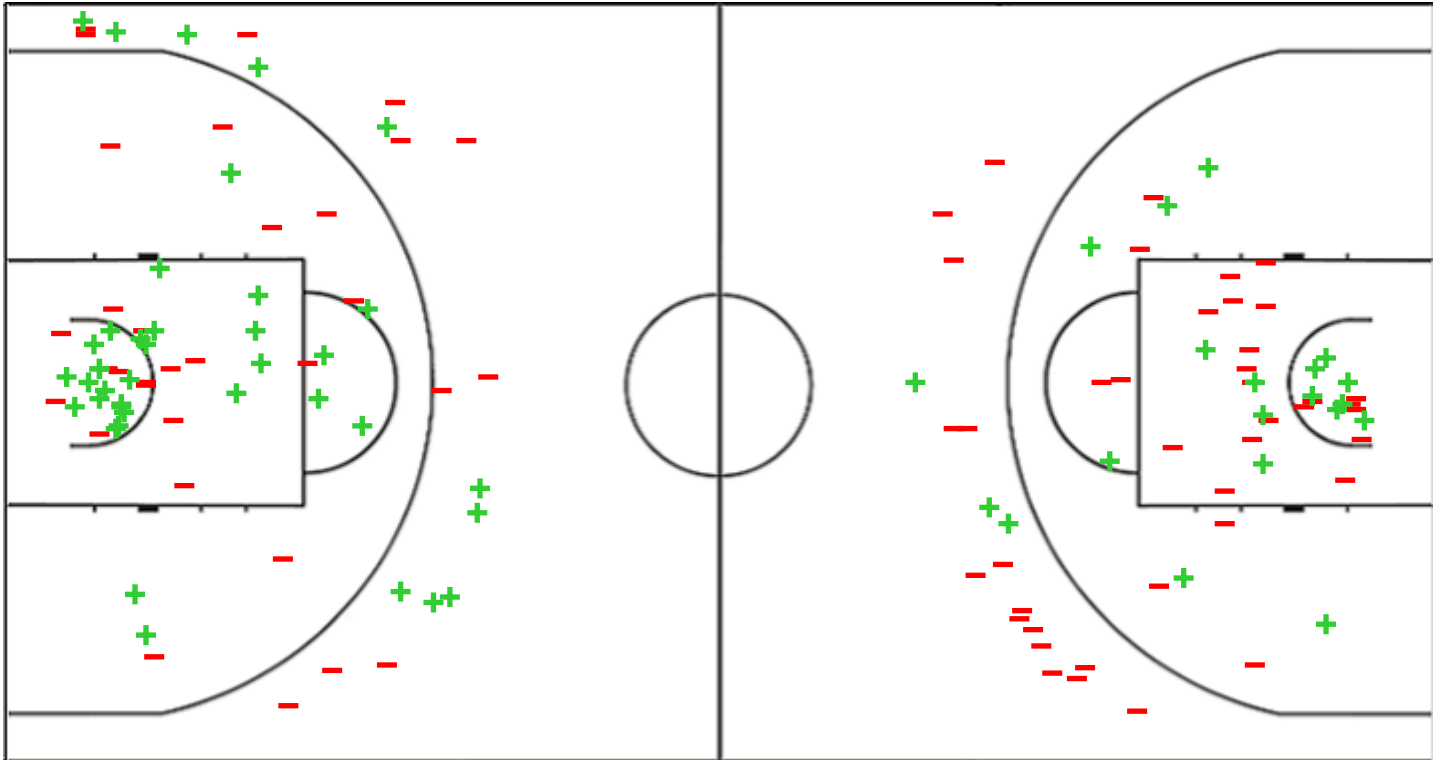

Shot Chart

JPN 93 vs 46 TPE

(22-10, 25-15, 23-12, 23-9)

Scoring by 5 min intervals:

	Q1		Q2		Q3		Q4	
JPN	13	22	32	47	59	70	79	93
TPE	4	10	18	25	31	37	41	46

JPN - Japan

TPE - Chinese Taipei

JPN	M / A	%
Fied Goals	40 / 72	56
2 Points	30 / 51	59
3 Points	10 / 21	48
Free Throws	3 / 5	60