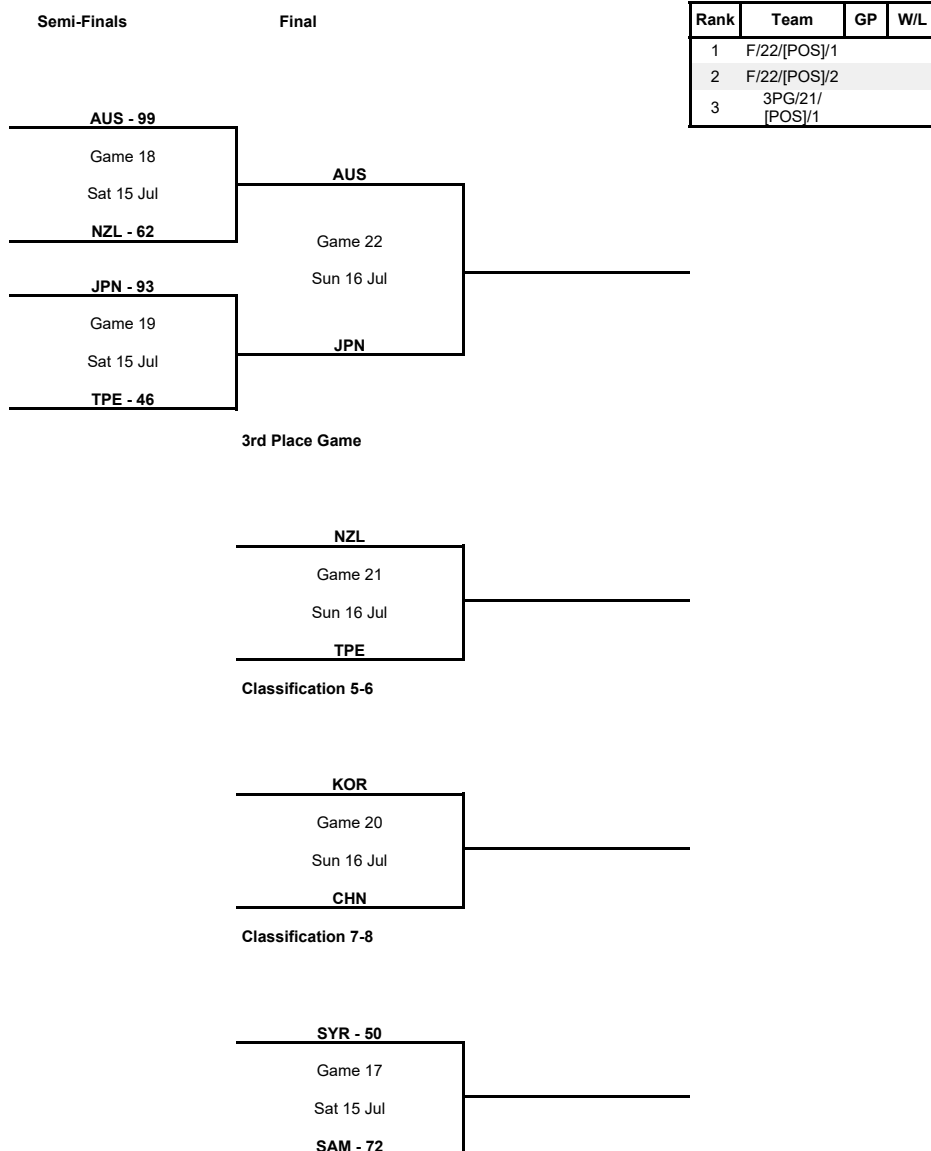

TOURNAMENT SUMMARY

Classification 5-6

Phase	Game No	Teams	Date	Start Time	Location	Attendance	Final	
Classification 5-6	20	KOR vs CHN	Sun 16 Jul	09:00	Prince Hamza			

3rd Place Game

Phase	Game No	Teams	Date	Start Time	Location	Attendance	Final	
3rd Place Game	21	NZL vs TPE	Sun 16 Jul	11:00	Prince Hamza			

Final

Phase	Game No	Teams	Date	Start Time	Location	Attendance	Final	
Final	22	AUS vs JPN	Sun 16 Jul	13:00	Prince Hamza			

Legend :							
Class.	Classification	Diff.	Difference	DSQ	Disqualified	GP	Games played
OTx	Overtime	Qx	Quarter Time	W/L	Win/Loss		

EVENT PARTNERS