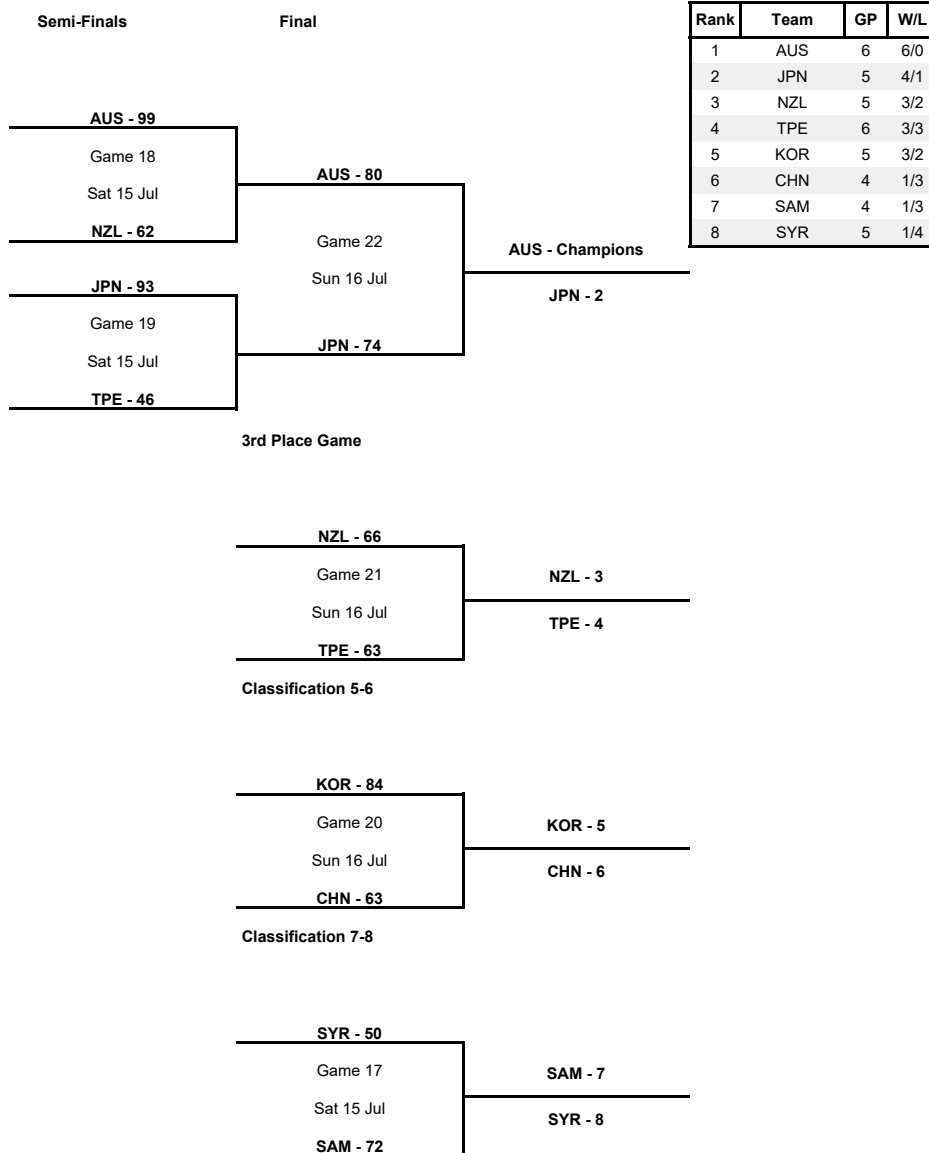

TOURNAMENT SUMMARY

Classification 5-6

Phase	Game No	Teams	Date	Start Time	Location	Attendance	Final	Q1	Q2	Q3	Q4
Classification 5-6	20	KOR vs CHN	Sun 16 Jul	09:00	Prince Hamza	55	84-63	24-24	20-13	16-7	24-19

3rd Place Game

Phase	Game No	Teams	Date	Start Time	Location	Attendance	Final	Q1	Q2	Q3	Q4
3rd Place Game	21	NZL vs TPE	Sun 16 Jul	11:00	Prince Hamza	58	66-63	18-16	21-8	7-14	20-25

Final

Phase	Game No	Teams	Date	Start Time	Location	Attendance	Final	Q1	Q2	Q3	Q4
Final	22	AUS vs JPN	Sun 16 Jul	13:00	Prince Hamza	138	80-74	18-19	19-20	17-13	26-22

Legend :							
Class.	Classification	Diff.	Difference	DSQ	Disqualified	GP	Games played
OTx	Overtime	Qx	Quarter Time	W/L	Win/Loss		

EVENT PARTNERS