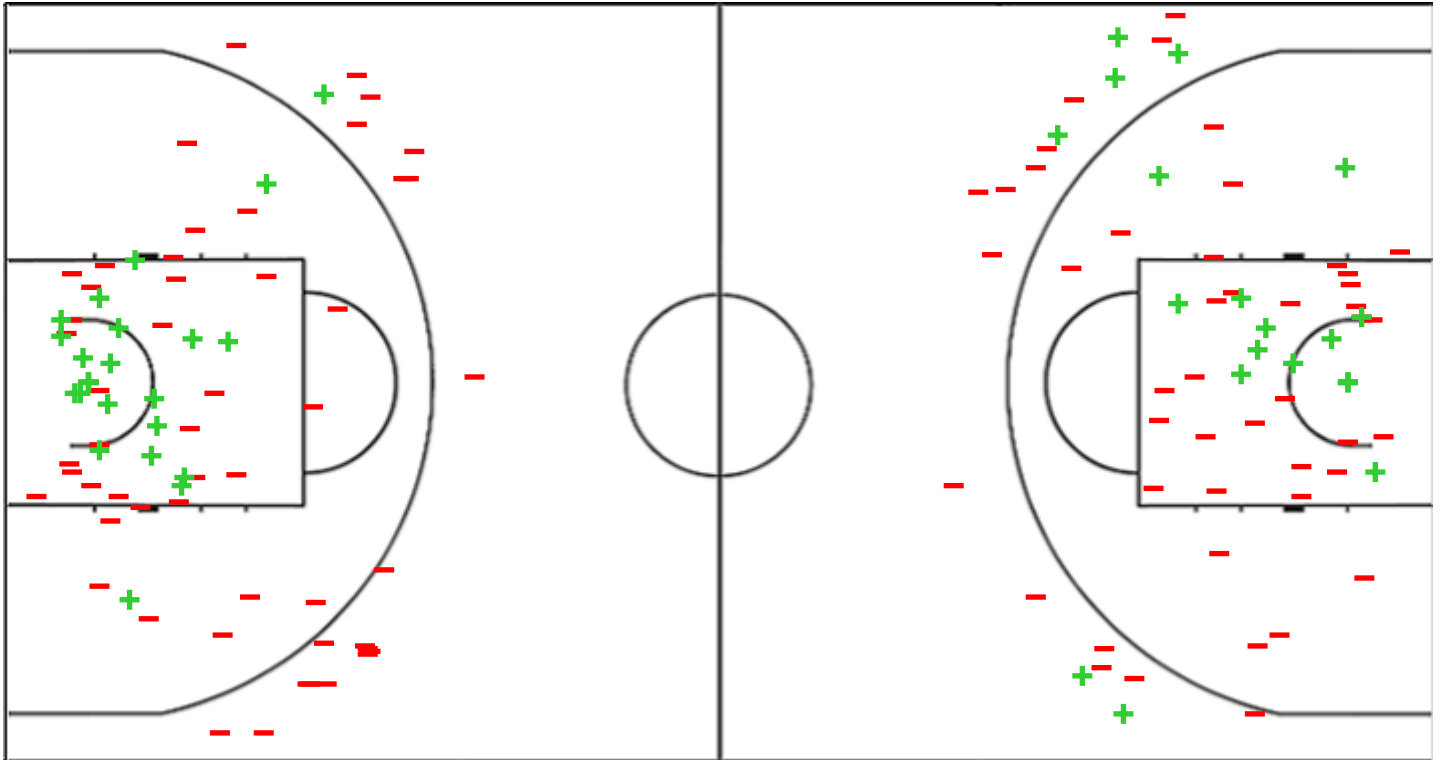

Shot Chart

MAS 66 vs 53 GUM

(19-10, 14-9, 16-22, 17-12)

Scoring by 5 min intervals:

	Q1		Q2		Q3		Q4	
MAS	6	19	29	33	39	49	58	66
GUM	4	10	14	19	29	41	46	53

MAS - Malaysia

GUM - Guam

MAS	M / A	%
Fied Goals	24 / 78	31
2 Points	23 / 58	40
3 Points	1 / 20	5
Free Throws	17 / 22	77