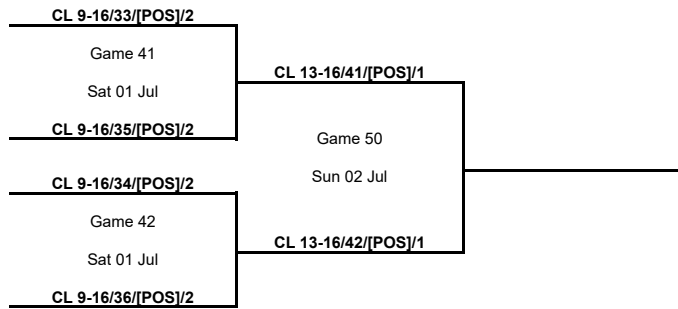

GLOBAL PARTNERS

TOURNAMENT SUMMARY

Round of 16 Quarter-Finals Semi-Finals Final

| Rank | Team | GP | W/L |
|------|--------------------|----|-----|
| 1 | F/56/[POS]1 | | |
| 2 | F/56/[POS]2 | | |
| 3 | 3PG/55/[POS]1 | | |
| 4 | 3PG/55/[POS]2 | | |
| 5 | CL 5-6/54/[POS]1 | | |
| 6 | CL 5-6/54/[POS]2 | | |
| 7 | CL 7-8/53/[POS]1 | | |
| 8 | CL 7-8/53/[POS]2 | | |
| 9 | CL 9-10/52/[POS]1 | | |
| 10 | CL 9-10/52/[POS]2 | | |
| 11 | CL 11-12/51/[POS]1 | | |
| 12 | CL 11-12/51/[POS]2 | | |
| 13 | CL 13-14/50/[POS]1 | | |
| 14 | CL 13-14/50/[POS]2 | | |
| 15 | CL 15-16/49/[POS]1 | | |
| 16 | CL 15-16/49/[POS]2 | | |

3rd Place Game

GLOBAL PARTNERS

TOURNAMENT SUMMARY

GLOBAL PARTNERS

TOURNAMENT SUMMARY

Class 13-16

Class 13-14

Class 15-16