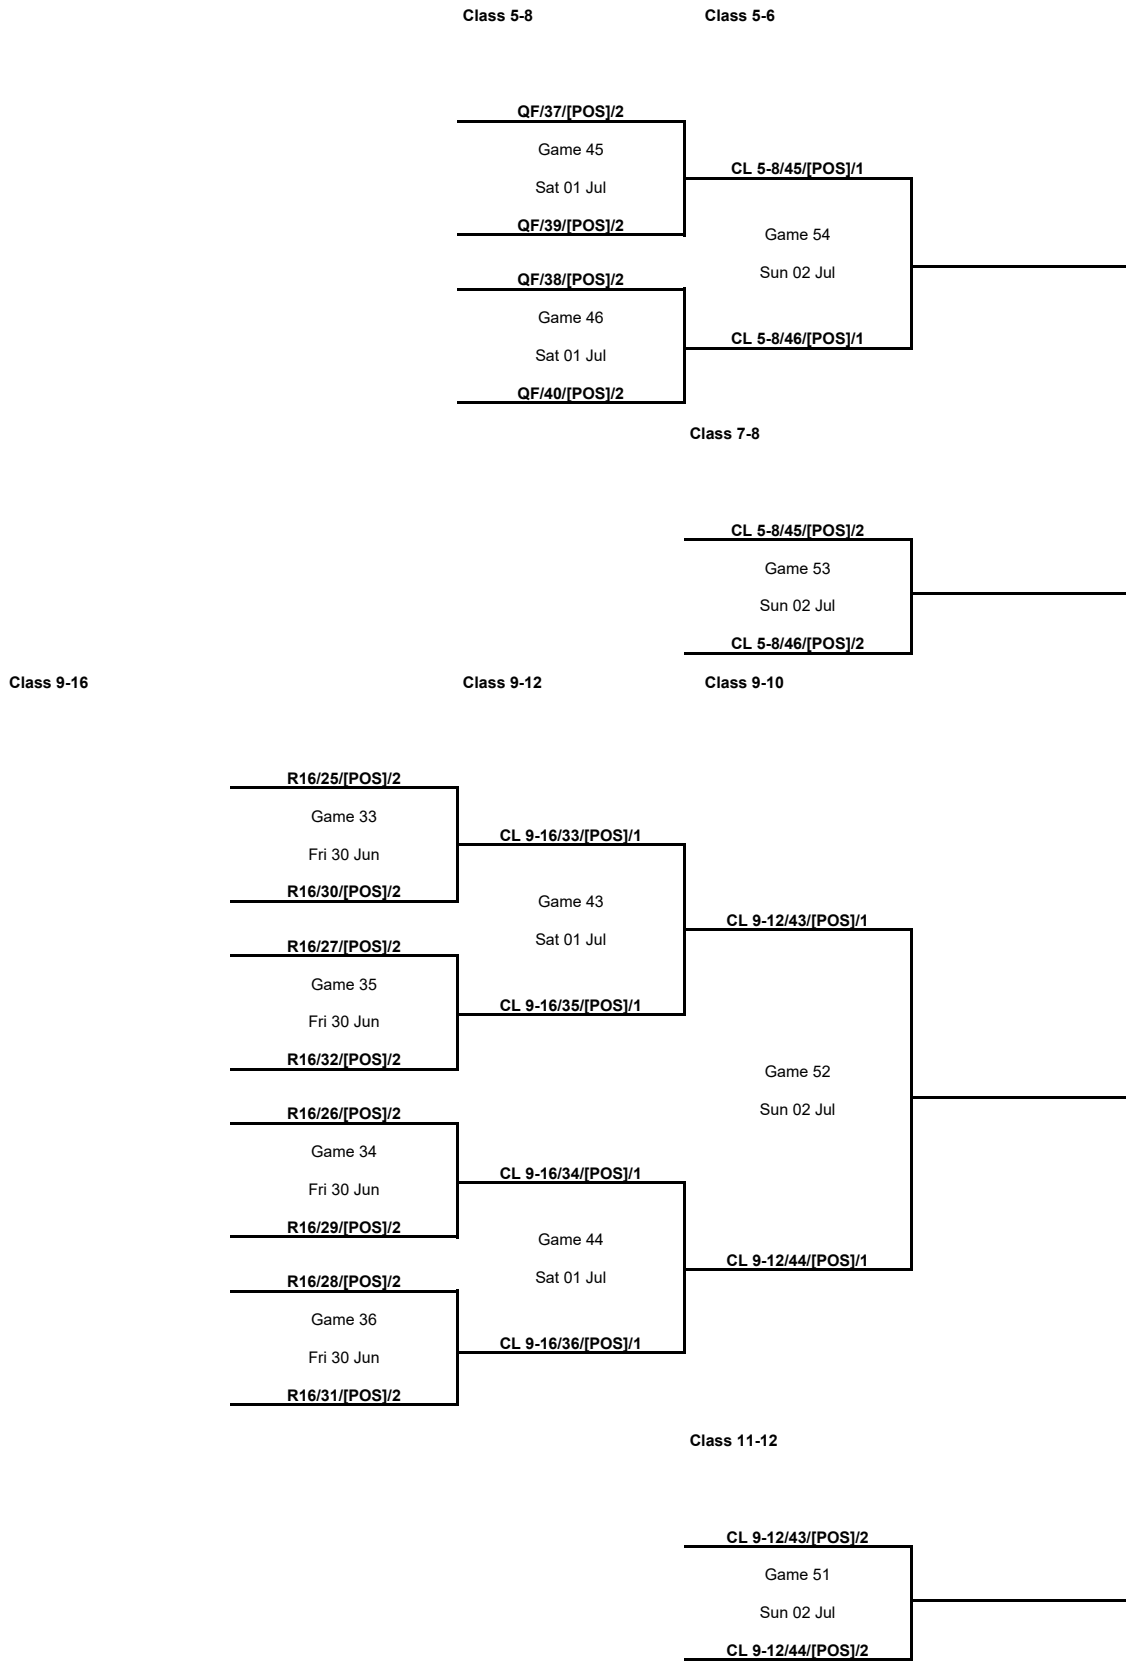

TOURNAMENT SUMMARY