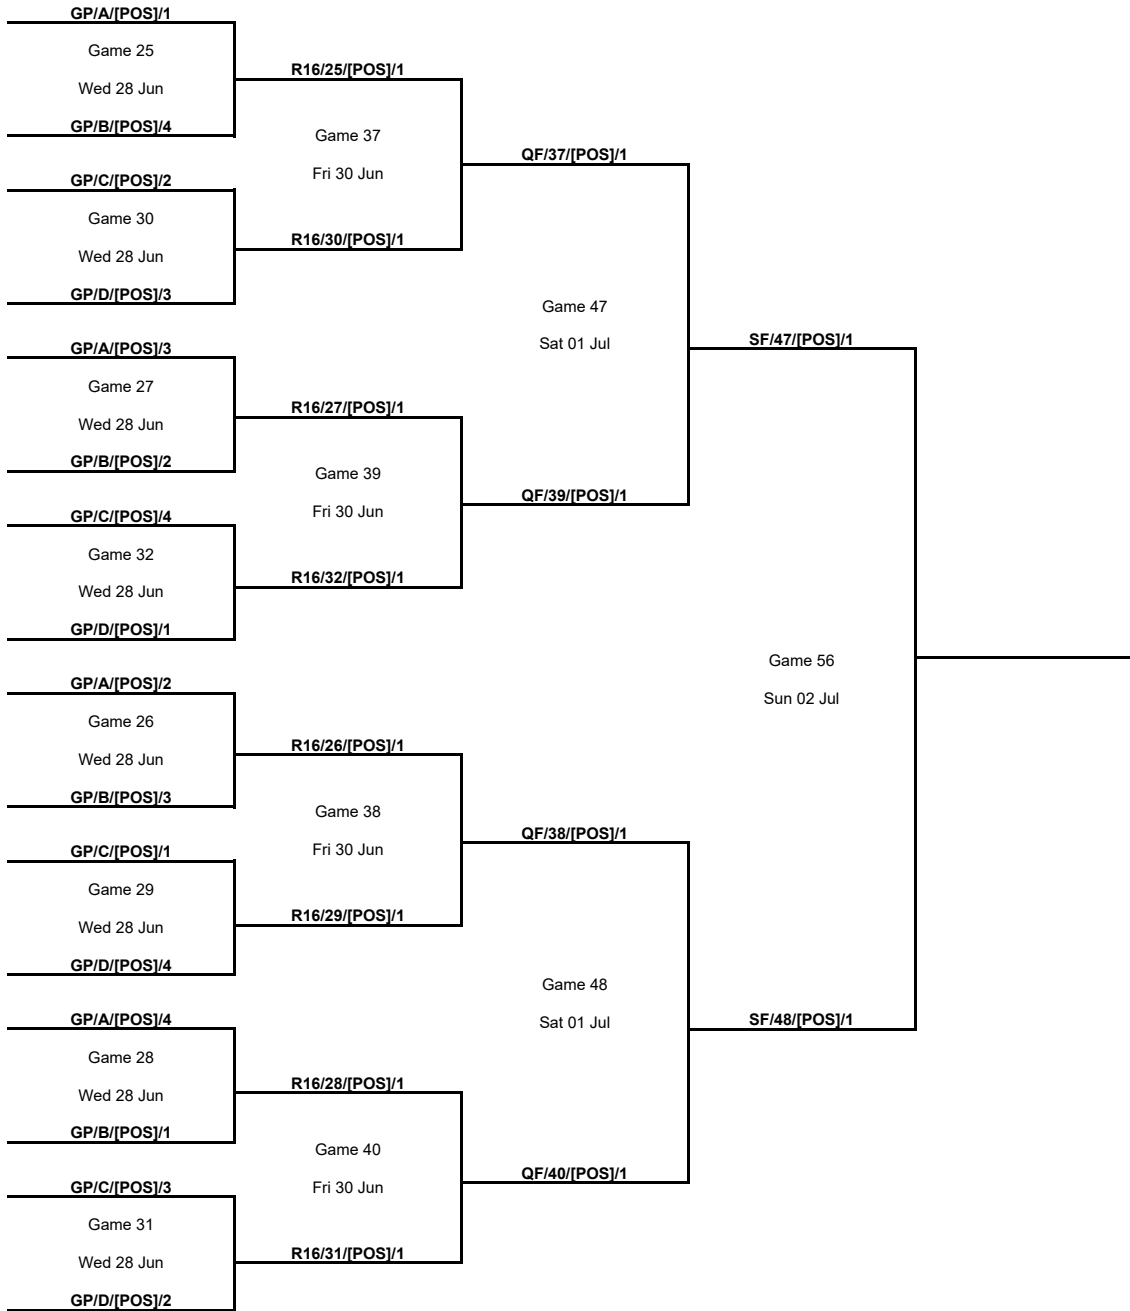

TOURNAMENT SUMMARY

Round of 16   Quarter-Finals   Semi-Finals   Final

Rank	Team	GP	W/L
1	F/56/[POS]1		
2	F/56/[POS]2		
3	3PG/55/[POS]1		
4	3PG/55/[POS]2		
5	CL 5-6/54/[POS]1		
6	CL 5-6/54/[POS]2		
7	CL 7-8/53/[POS]1		
8	CL 7-8/53/[POS]2		
9	CL 9-10/52/[POS]1		
10	CL 9-10/52/[POS]2		
11	CL 11-12/51/[POS]1		
12	CL 11-12/51/[POS]2		
13	CL 13-14/50/[POS]1		
14	CL 13-14/50/[POS]2		
15	CL 15-16/49/[POS]1		
16	CL 15-16/49/[POS]2		

3rd Place Game