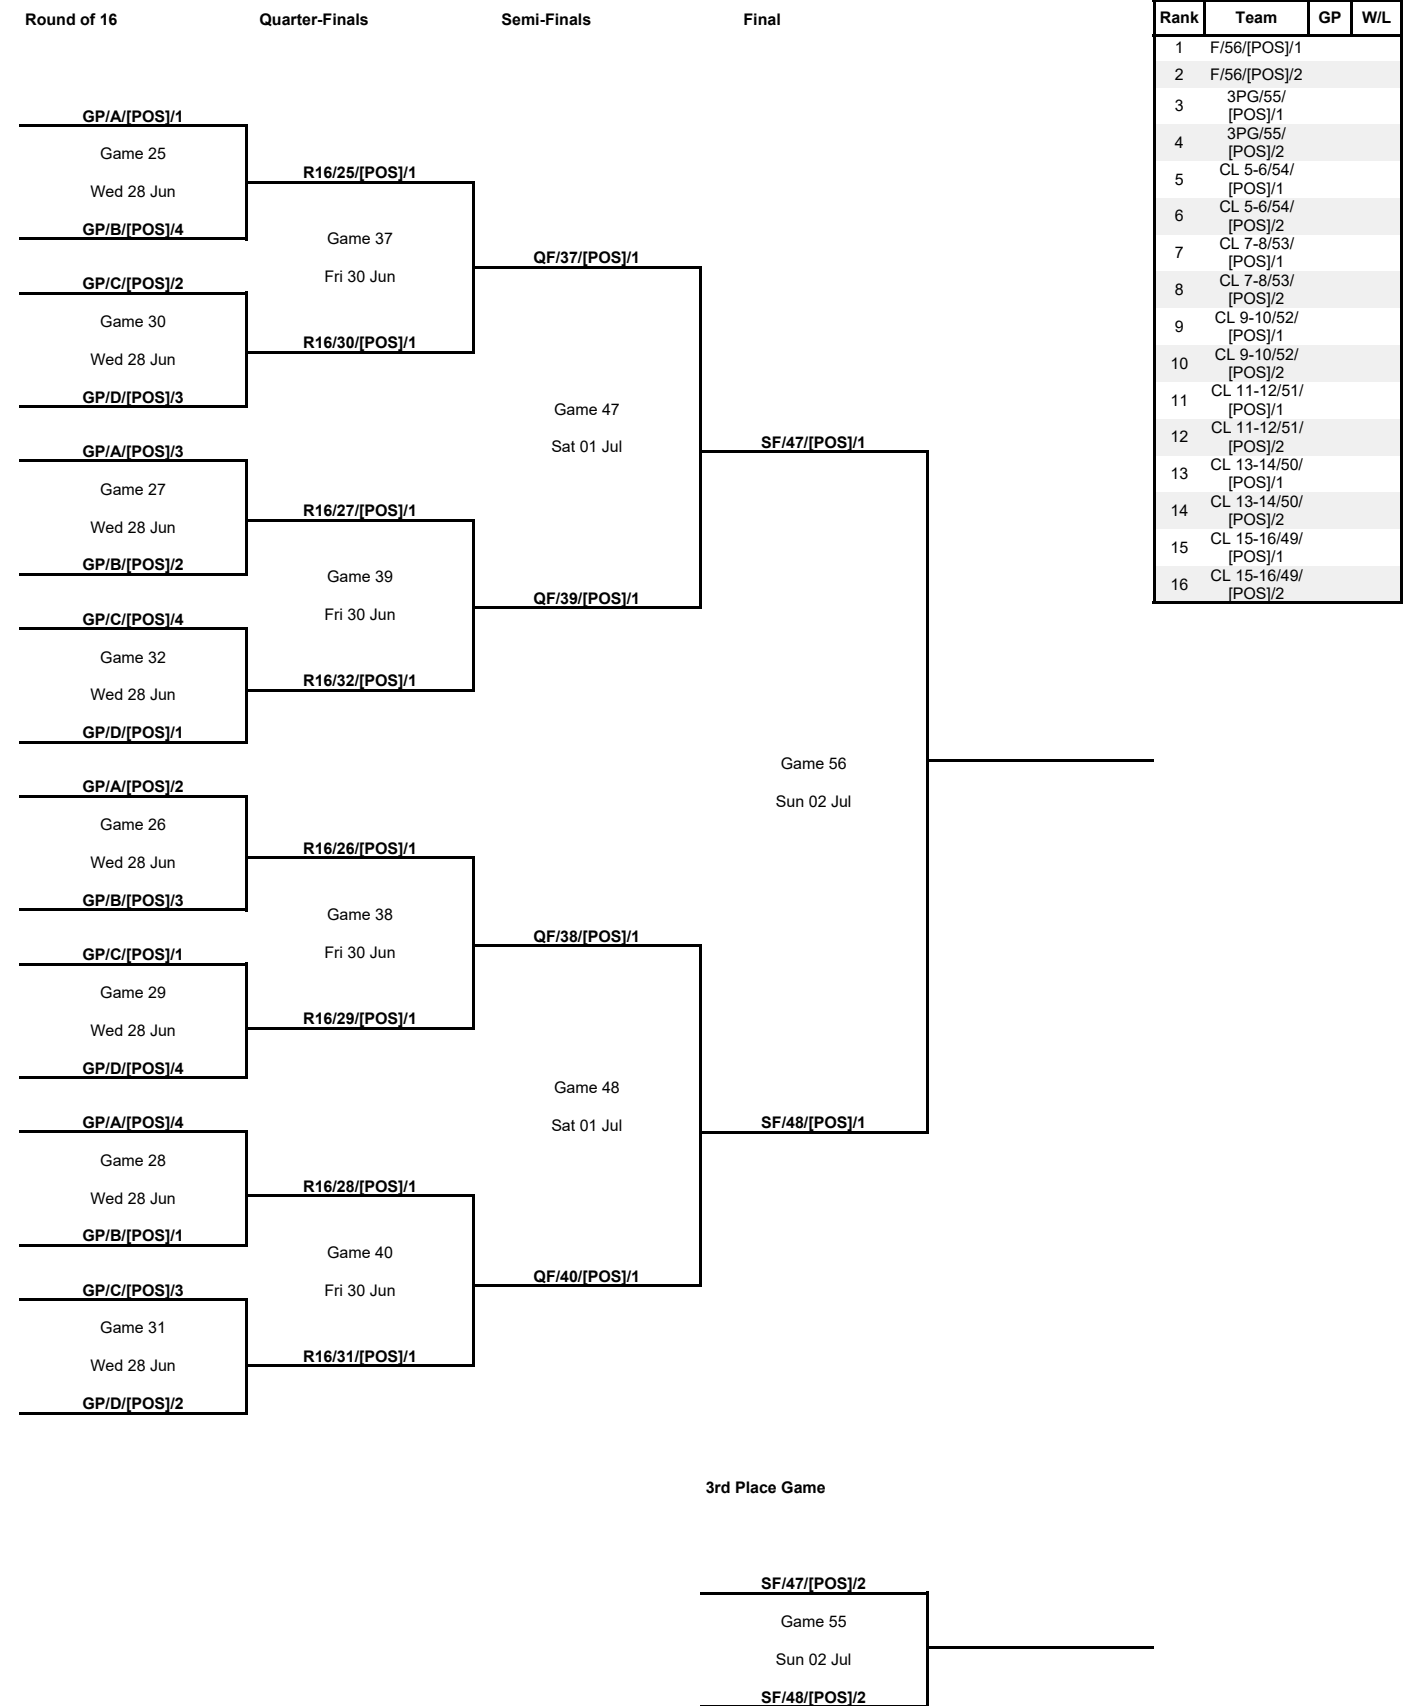

TOURNAMENT SUMMARY