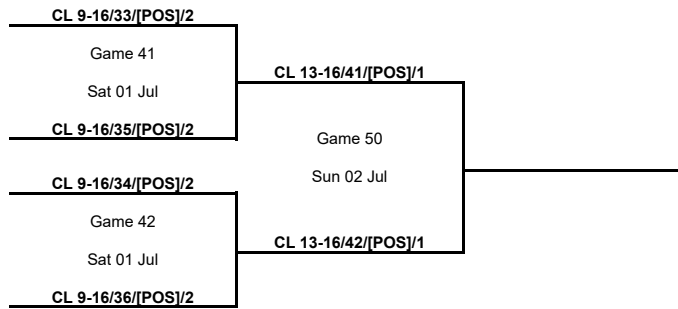

3rd Place Game

Phase	Game No	Teams	Date	Start Time	Location	Attendance	Final
3rd Place Game	A	SF/47/[POS]/2 vs SF/48/[POS]/2	Sun 02 Jul	00:00			

TOURNAMENT SUMMARY

Final

Phase	Game No	Teams	Date	Start Time	Location	Attendance	Final	
Final	A	SF/47/[POS]/1 vs SF/48/[POS]/1	Sun 02 Jul	00:00				

TOURNAMENT SUMMARY

Class 13-16

Class 13-14

Class 15-16

GLOBAL PARTNERS