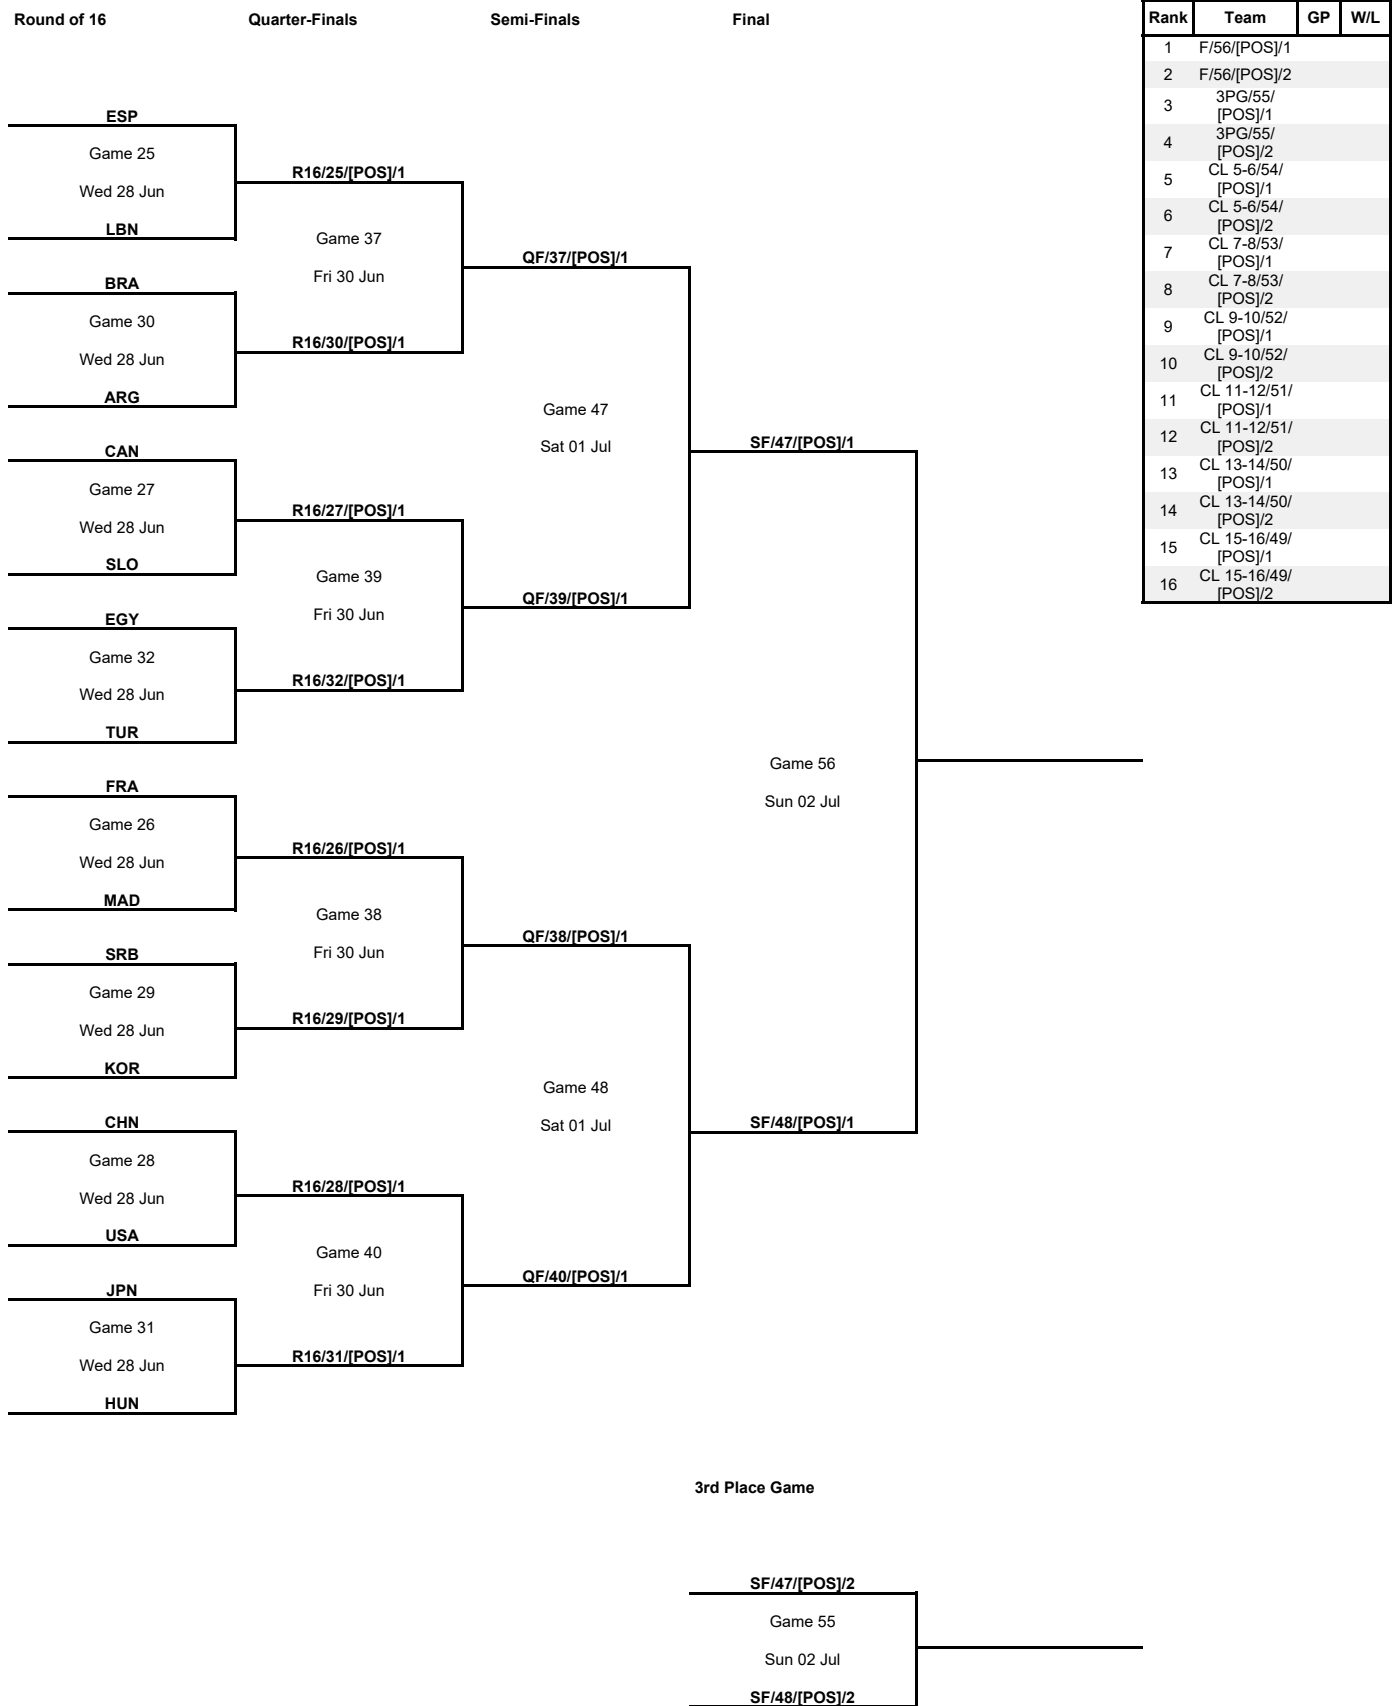

TOURNAMENT SUMMARY