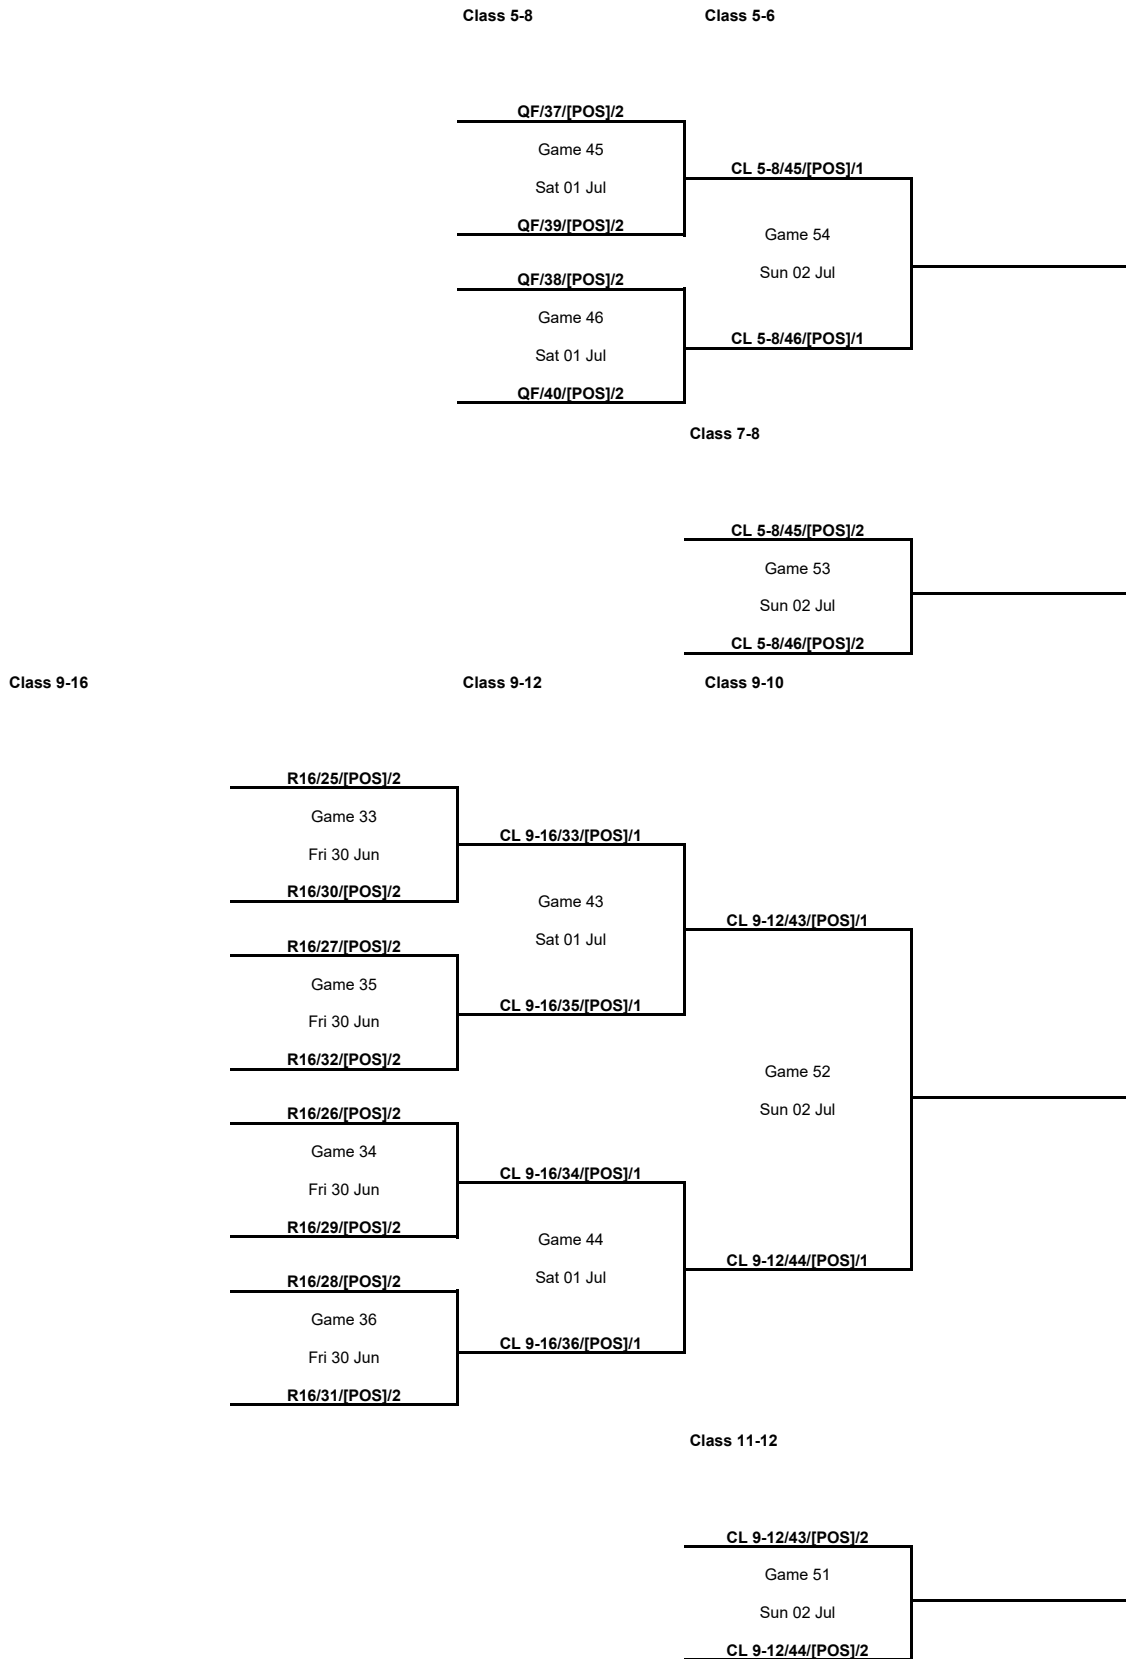

TOURNAMENT SUMMARY